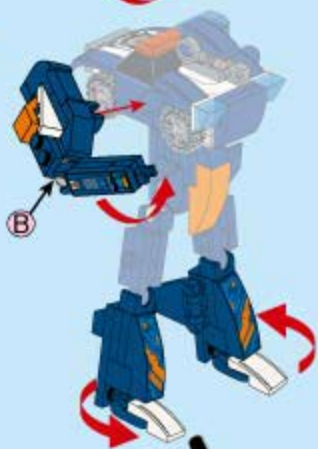

41101-3

Ages: 6+

TRANS-
COLLECTOR

Police mecha

3

4

5

41101-3(A)

1

2

41101-3(C)