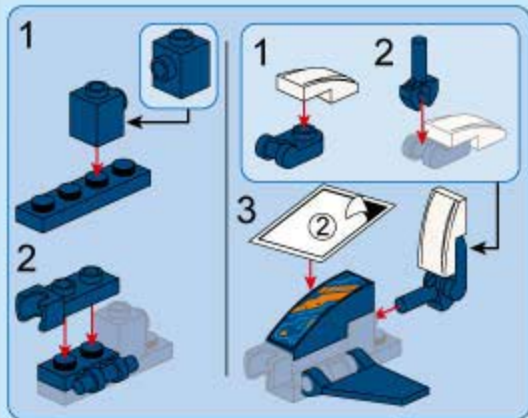

41101-3

Ages: 6+

Pcs: 38

TRANSFORMER COLLECTOR

E Legs

41101-3

Ages: 6+

TRANS-  
COLLECTOR