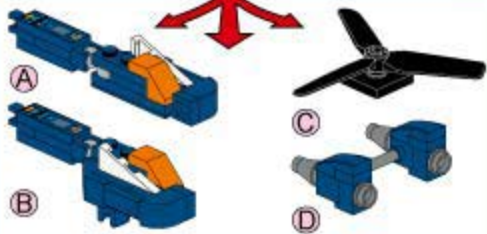

41101-3

Ages: 6+

Pcs: 41

TRANS-
COLLECTOR

Chest

41101-3

Age: 6+

TRANS-
COLLECTOR

Police mecha

41101-3 (A)

1

2

41101-3 (C)

3

4

5