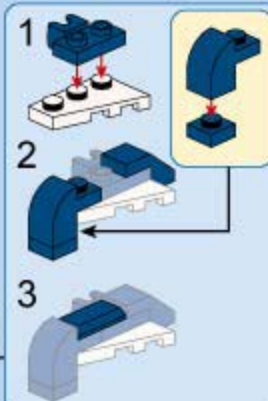

41101-3

Ages: 6+

Pcs: 47

TRANS
COLLECTOR

A Hands

41101-3

Ages: 6+

TRANS-
COLLECTOR

Police mecha

41101-3 (A)

1

2

41101-3 (C)

3

4

5