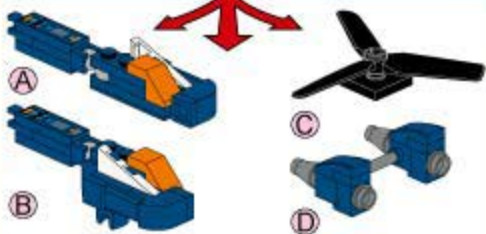

41101-3

Ages: 6+

Pcs: 47

TRANS
COLLECTOR

A Hands

41101-3

Ages: 6+

TRANS-
COLLECTOR

Police mecha

41101-3 (A)

1

2

41101-3 (C)

3

4

5