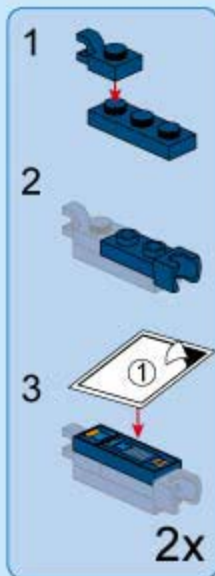

41101-3

Ages: 6+

Pcs: 47

TRANS
COLLECTOR

A Hands

41101-3

Ages: 6+

TRANS-
COLLECTOR

Police mecha

41101-3 (A)

1

2

41101-3 (C)

3

4

5