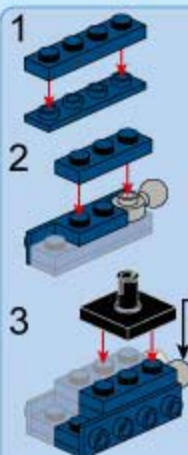

41101-3

Ages: 6+

Pcs: 47

TRANS
COLLECTOR

A Hands

41101-3

Ages: 6+

TRANS-
COLLECTOR

Police mecha

41101-3 (A)

1

2

41101-3 (C)

3

4

5