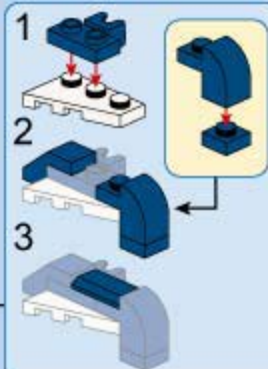

41101-3

Ages: 6+

Pcs: 47

TRANS
COLLECTOR

A Hands

41101-3

Ages: 6+

TRANS-
COLLECTOR

Police mecha

41101-3 (A)

1

2

41101-3 (C)

3

4

5