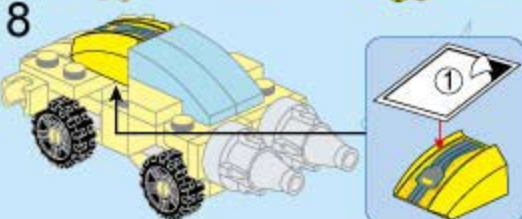

41101-2

Age: 6+

pcs: 47

TRANS  
COLLECTOR

**A Hands**

Engineering mecha

41101-2 (A)

41101-2 (C)