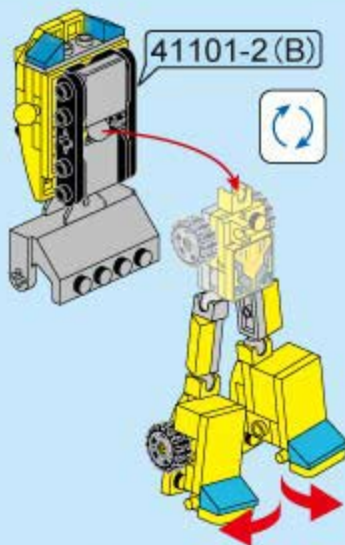

41101-2 (A)

41101-2 (C)

1

2

3

4