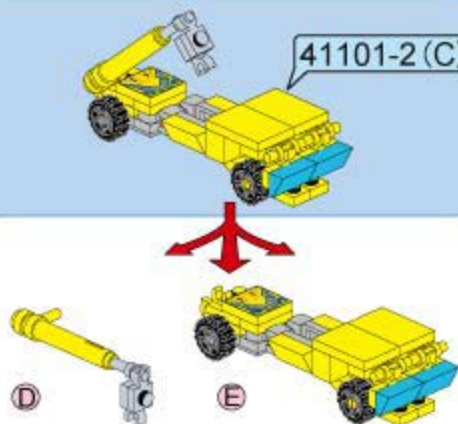

41101-2

Age: 6+

pcs: 47

TRANS  
COLLECTOR

**A Hands**

Engineering mecha

41101-2 (A)

41101-2 (C)