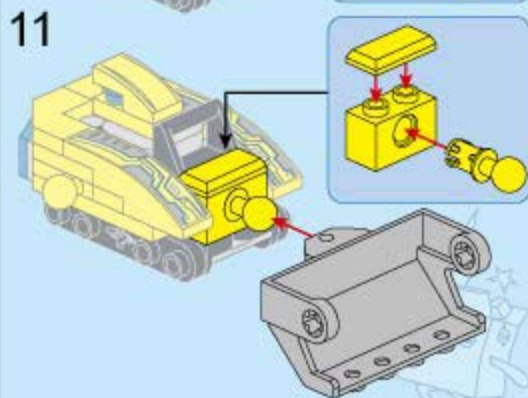

41101-2

Ages: 6+

Pcs: 35

TRANS  
COLLECTOR

Chest

Engineering mecha

2

3