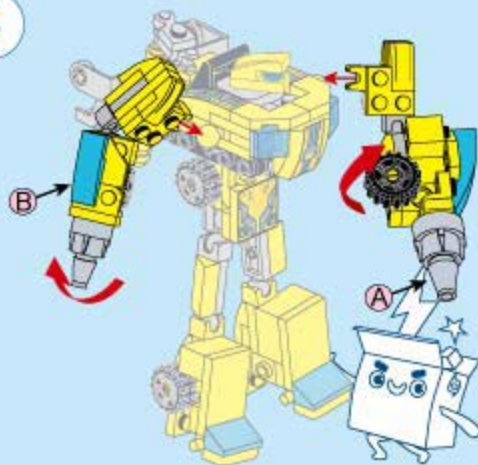

2

3

4

1

41101-2(A)

41101-2(C)

41101-2(B)

A

B

C

D

C

D

E

B

A

E