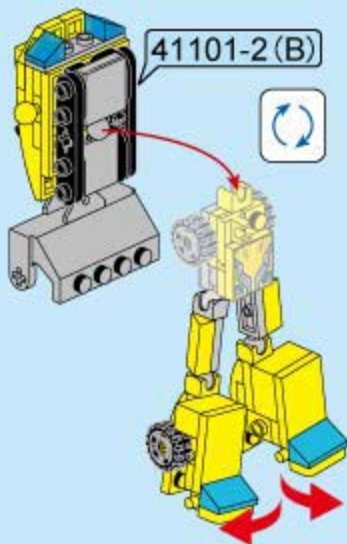

41101-2

Ages: 6+

Pcs: 35

TRANS  
COLLECTOR

Chest

Engineering mecha

2

3