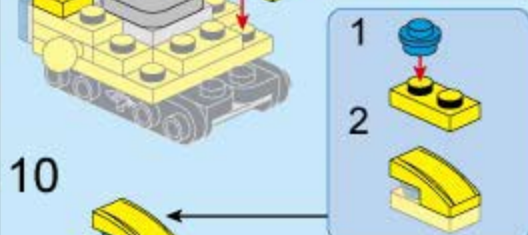

41101-2

Ages: 6+

Pcs: 35

TRANS  
COLLECTOR

Chest

Engineering mecha

2

3