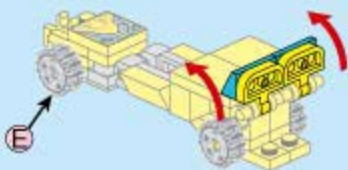

2

3

4

1

41101-2(A)

41101-2(C)

41101-2(B)

A

B

C

D

C

D

E

B

A

E