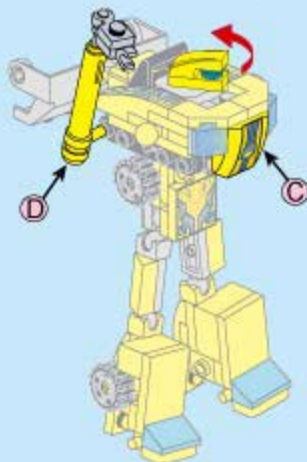

41101-2

Ages: 6+

Pcs: 35

TRANS  
COLLECTOR

Chest

Engineering mecha

2

3