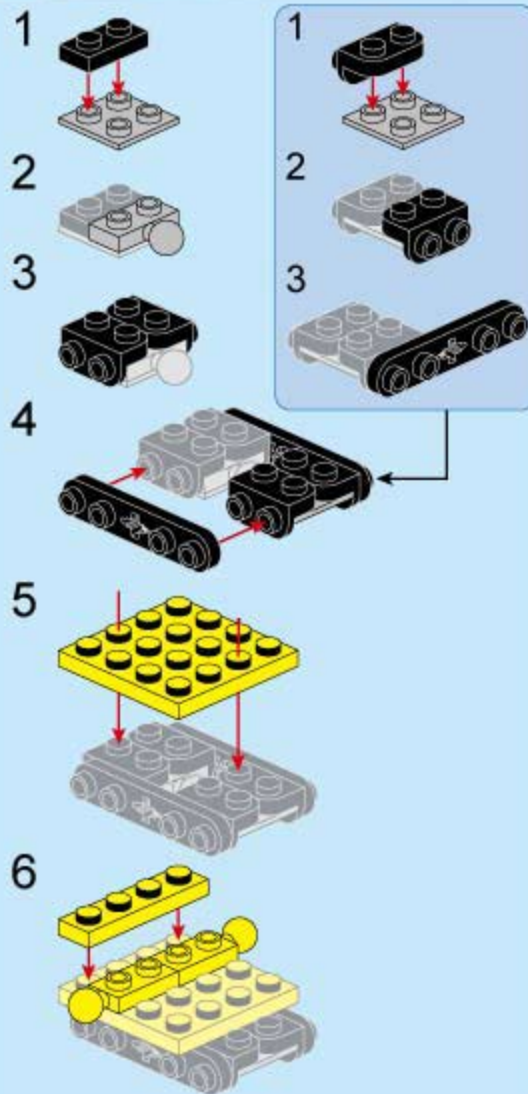

41101-2

Ages: 6+

Pcs: 35

TRANS  
COLLECTOR

Chest

Engineering mecha

2

3