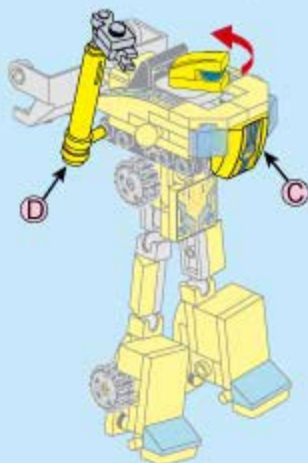

41101-2(A)

41101-2(C)

1

2

3

4