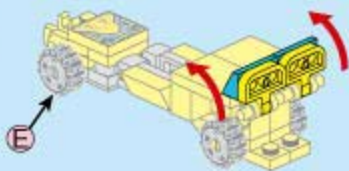

41101-2(A)

41101-2(C)

1

2

3

4