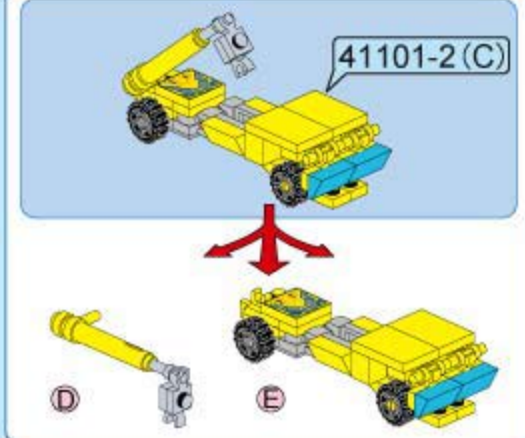

41101-2

Ages: 6+

PCS: 43

TRANS
COLLECTOR

E Legs

Engineering mecha

41101-2(A)

41101-2(C)