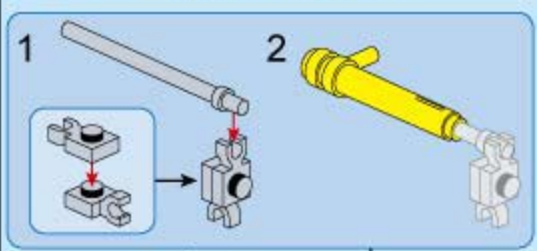

41101-2

Ages: 6+

PCS: 43

TRANS
COLLECTOR

E Legs

Engineering mecha

41101-2(A)

41101-2(C)