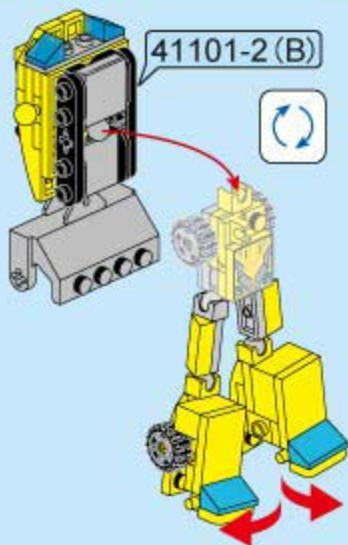

41101-2(A)

41101-2(C)

1

2

3

4