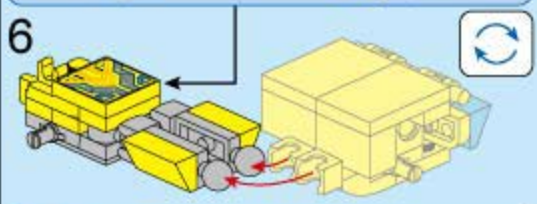

41101-2

Ages: 6+

PCS: 43

TRANS
COLLECTOR

E Legs

Engineering mecha

41101-2(A)

41101-2(C)