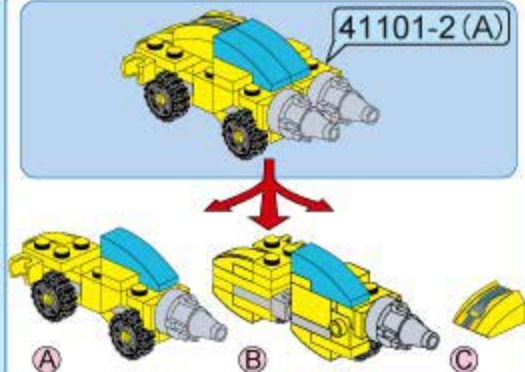

41101-2

Ages: 6+

PCS: 43

TRANS
COLLECTOR

E Legs

Engineering mecha

41101-2(A)

41101-2(C)