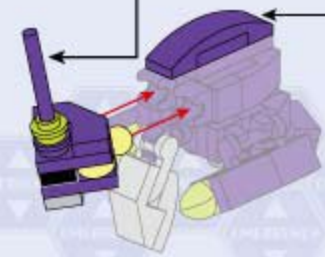

2x

A98

- 1x [Purple Technic Beam 1x3]
- 1x [Purple Technic Pin]
- 2x [Black Technic Pin]
- 1x [Purple Technic Pin]
- 1x [Purple Technic Pin]
- 1x [Purple Technic Pin]
- 1x [Purple Technic Pin]
- 2x [Yellow Technic Pin]
- 1x [Black Technic Pin]
- 1x [White Technic Pin]
- 1x [Yellow Technic Pin]