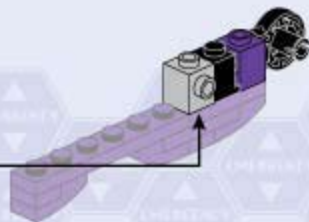

1. Assemble a black 1x3 Technic beam with two black 1x2 Technic beams on top. Red arrows indicate the placement of the beams.

2. Attach a grey 1x3 Technic beam to the bottom of the assembly.

3. Attach a purple 1x3 Technic beam to the top of the black 1x3 beam. A pink callout box highlights this step.

4. Attach a black 1x2 Technic beam to the side of the purple 1x3 beam.

5. Attach a yellow 1x2 Technic beam to the top of the purple 1x3 beam.

6. Attach a red 1x2 Technic pin to the side of the black 1x2 beam.

A45

1x

2x

1x

A46

A48

A47

A49