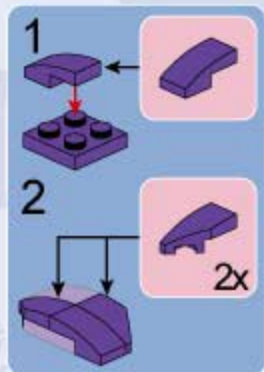

A38

A39

A40

A41

A42

A43

A21

A42

A44

- 1x [1x3 black Technic beam]
- 1x [1x3 black Technic beam]
- 2x [1x2 black Technic beam]
- 2x [1x2 black Technic beam]
- 2x [1x2 black Technic beam]
- 1x [1x2 black Technic beam]
- 1x [1x2 black Technic beam]
- 2x [1x2 black Technic beam]
- 2x [1x2 black Technic beam]
- 2x [1x2 black Technic beam]
- 2x [1x3 purple Technic beam]
- 2x [1x3 purple Technic beam]
- 2x [1x2 red Technic pin]

1. Assemble a black 1x3 Technic beam with two black 1x2 Technic beams on top. Red arrows indicate the placement of the beams.

2. Attach a grey 1x3 Technic beam to the bottom of the assembly.

3. Attach a purple 1x3 Technic beam to the top of the black 1x3 beam. A pink callout box highlights this step.