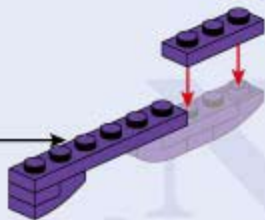

1. Assemble a black 1x3 Technic beam with two black 1x2 Technic beams on top. Red arrows indicate the placement of the beams.

2. Attach a grey 1x3 Technic beam to the bottom of the assembly.

3. Attach a purple 1x3 Technic beam to the top of the black 1x3 beam. A pink callout box highlights this step.

4. Attach a black 1x2 Technic beam to the side of the purple 1x3 beam.

5. Attach a yellow 1x2 Technic beam to the top of the purple 1x3 beam.

6. Attach a red 1x2 Technic pin to the side of the black 1x2 beam.

A45

1x

2x

1x

A46

A48

A47

A49