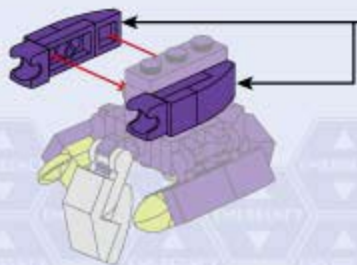

2x

A98

- 1x [Purple Technic Beam 1x3]
- 1x [Purple Technic Pin]
- 2x [Black Technic Pin]
- 1x [Purple Technic Pin]
- 1x [Purple Technic Pin]
- 1x [Purple Technic Pin]
- 1x [Purple Technic Pin]
- 2x [Yellow Technic Pin]
- 1x [Black Technic Pin]
- 1x [White Technic Pin]
- 1x [Yellow Technic Pin]