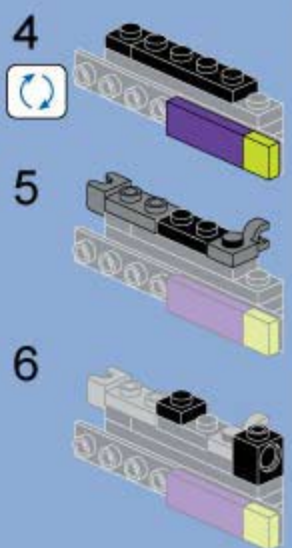

A82

A83

- 1x [Black 2-hole Technic brick]
- 1x [Black 2-hole Technic brick]
- 1x [Black 2-hole Technic brick]
- 1x [Black 2-hole Technic brick]
- 1x [Black 10-hole Technic beam]
- 3x [Black 3-hole Technic beam]
- 1x [Yellow 1-hole Technic Technic Pin]
- 1x [Yellow 1-hole Technic Technic Pin]
- 1x [Purple 2-hole Technic Technic Pin]
- 1x [Purple 2-hole Technic Technic Pin]
- 1x [Purple 2-hole Technic Technic Pin]
- 1x [Grey 1-hole Technic Technic Pin]
- 2x [Yellow 2-hole Technic Technic Pin]
- 1x [Yellow 2-hole Technic Technic Pin]
- 1x [Yellow 2-hole Technic Technic Pin]

1  
2  
3  
4  
5

A84

A86

A85

A87

A88

A89

A90