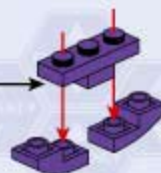

1. Assemble a black 1x3 Technic beam with two black 1x2 Technic beams on top. Red arrows indicate the placement of the beams.

2. Attach a grey 1x3 Technic beam to the bottom of the assembly.

3. Attach a purple 1x3 Technic beam to the top of the black 1x3 beam. A pink callout box highlights this step.

4. Attach a black 1x2 Technic beam to the side of the purple 1x3 beam.

5. Attach a yellow 1x2 Technic beam to the top of the purple 1x3 beam.

6. Attach a red 1x2 Technic pin to the side of the black 1x2 beam.

A45

1x

2x

1x

A46

A48

A47

A49