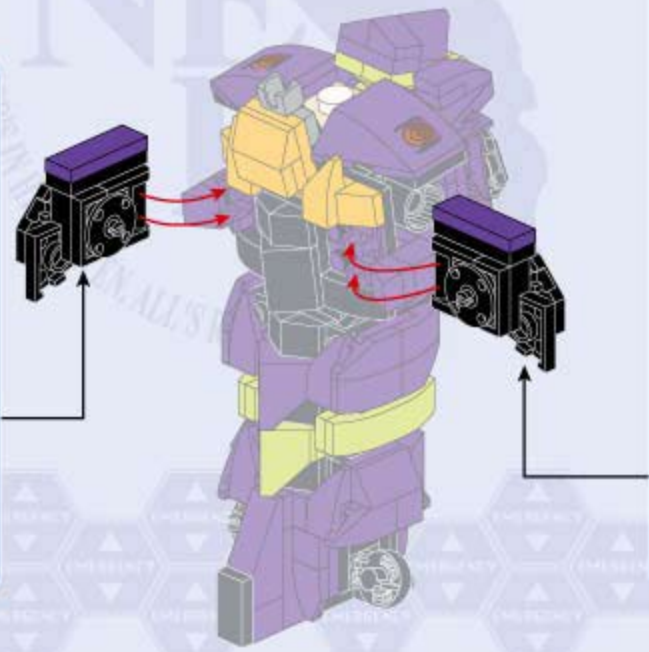

4. Attach a black 1x2 Technic beam to the side of the purple 1x3 beam.

5. Attach a yellow 1x2 Technic beam to the top of the purple 1x3 beam.

6. Attach a red 1x2 Technic pin to the side of the black 1x2 beam.

1. Assemble a black 1x3 Technic beam with two black 1x2 Technic beams on top. Red arrows indicate the placement of the beams.

2. Attach a grey 1x3 Technic beam to the bottom of the assembly.

3. Attach a purple 1x3 Technic beam to the top of the black 1x3 beam. A pink callout box highlights this step.