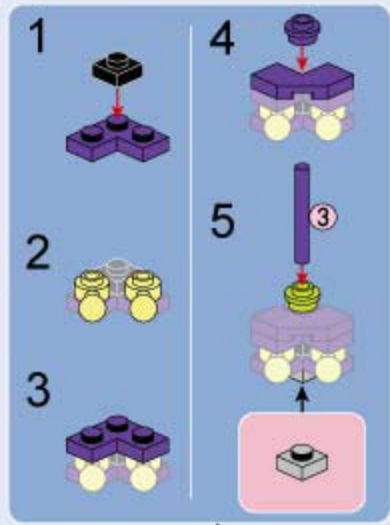

1

2

A97

2x

2x

2x

1

2

2x

A98

- 1x [Purple Technic Beam 1x3]
- 1x [Purple Technic Pin]
- 2x [Black Technic Pin]
- 1x [Purple Technic Pin]
- 1x [Purple Technic Pin]
- 1x [Purple Technic Pin]
- 1x [Purple Technic Pin]
- 2x [Yellow Technic Pin]
- 1x [Black Technic Pin]
- 1x [White Technic Pin]
- 1x [Yellow Technic Pin]