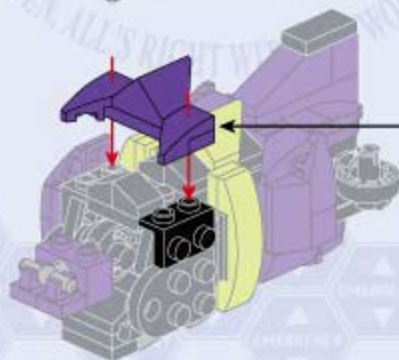

A38

A39

A40

A41

A42

A43

A21

A42

A44

- 1x [1x3 black Technic beam]
- 1x [1x3 black Technic beam]
- 2x [1x2 black Technic beam]
- 2x [1x2 black Technic beam]
- 2x [1x2 black Technic beam]
- 1x [1x2 black Technic beam]
- 1x [1x2 black Technic beam]
- 2x [1x2 black Technic beam]
- 2x [1x2 black Technic beam]
- 2x [1x2 black Technic beam]
- 2x [1x3 purple Technic beam]
- 2x [1x3 purple Technic beam]
- 2x [1x2 red Technic pin]

1. Assemble a black 1x3 Technic beam with two black 1x2 Technic beams on top. Red arrows indicate the placement of the beams.

2. Attach a grey 1x3 Technic beam to the bottom of the assembly.

3. Attach a purple 1x3 Technic beam to the top of the black 1x3 beam. A pink callout box highlights this step.