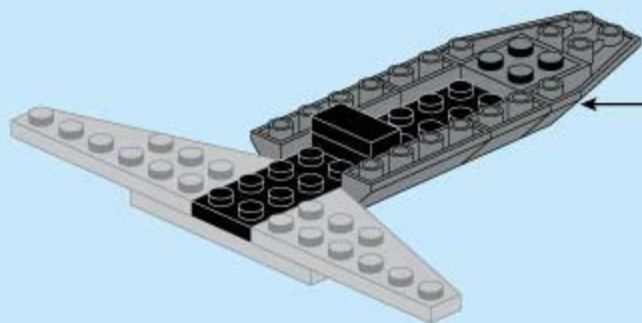

TACTICAL ESPIONAGE ACTION
COMBAT ZONE
F I R E

1731-1

Ages: 6+

Minifigs: X2

Pcs: 158

Pictures are for your reference only, The delivered goods shall prevail.

Fighter Attacked

3

1x

1x

1x

1x

1x

4x

11

- 1x [Grey 1x6 Technic Brick with 6 holes]
- 1x [Grey 1x2 Technic Slope]
- 4x [Grey 1x2 Technic Slope]
- 2x [Yellow 1x2 Technic Brick with 2 holes]
- 2x [Yellow 1x2 Technic Slope]
- 2x [Yellow 1x2 Technic Pin]