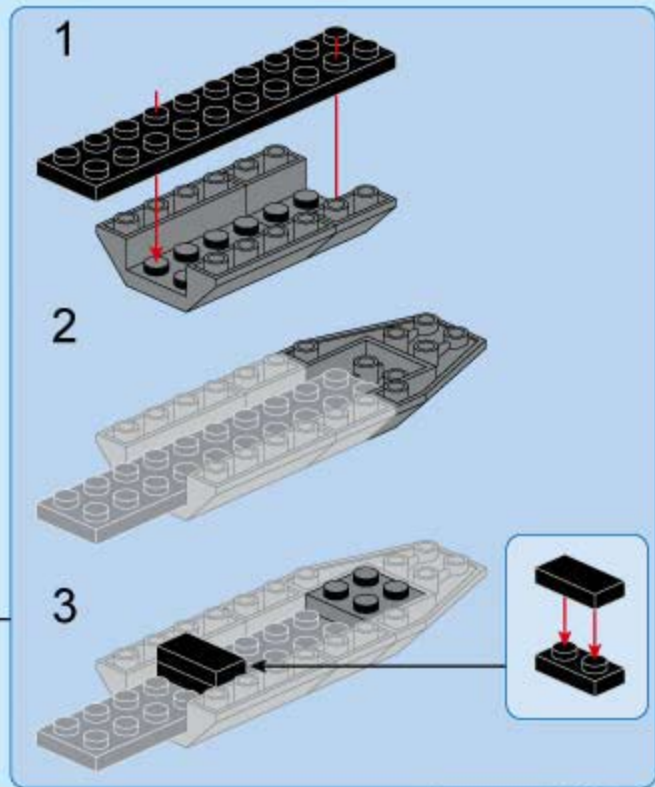

TACTICAL ESPIONAGE ACTION
COMBAT ZONE
F I R E

1731-1

Ages: 6+

Minifigs: X2

Pcs: 158

Pictures are for your reference only, The delivered goods shall prevail.

Fighter Attacked

3

4

3

5

6

5

7

1:1

10

1x

1x

1x

1x

1x

4x

11

- 1x [Grey 1x6 Technic Brick with 6 holes]
- 1x [Grey 1x2 Technic Slope]
- 4x [Grey 1x2 Technic Slope]
- 2x [Yellow 1x2 Technic Brick with 2 holes]
- 2x [Yellow 1x2 Technic Slope]
- 2x [Yellow 1x2 Technic Pin]

1

2

1

2

1

2

12

- 1x [Yellow 1x3 Technic Brick with 3 holes]
- 1x [Yellow 1x2 Technic Brick with 2 holes]
- 1x [Yellow 1x1 Technic Brick with 1 hole]
- 2x [Grey Technic Pin]
- 1x [Black 1x2 Technic Plate with 2 holes]
- 1x [Black Technic Pin]