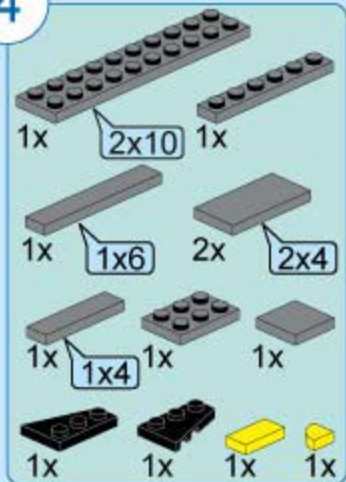

TACTICAL ESPIONAGE ACTION
COMBAT ZONE
F I R E

1731-1

Ages: 6+

Minifigs: X2

Pcs: 158

Pictures are for your reference only, The delivered goods shall prevail.

Fighter Attacked

3

4

3

5

6

5

7

1:1

10

1x

1x

1x

1x

1x

4x

11

- 1x [Grey 1x6 Technic Brick with 6 holes]
- 1x [Grey 1x2 Technic Slope]
- 4x [Grey 1x2 Technic Slope]
- 2x [Yellow 1x2 Technic Brick with 2 holes]
- 2x [Yellow 1x2 Technic Slope]
- 2x [Yellow 1x2 Technic Pin]

1

2

1

2

1

2

12

- 1x [Yellow 1x3 Technic Brick with 3 holes]
- 1x [Yellow 1x2 Technic Brick with 2 holes]
- 1x [Yellow 1x1 Technic Brick with 1 hole]
- 2x [Grey Technic Pin]
- 1x [Black 1x2 Technic Plate with 2 holes]
- 1x [Black Technic Pin]