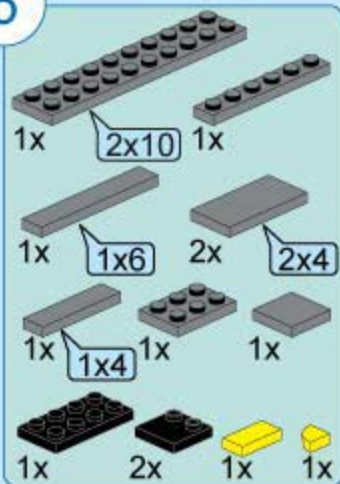

TACTICAL ESPIONAGE ACTION
COMBAT ZONE
F I R E

1731-1

Ages: 6+

Minifigs: X2

Pcs: 158

Pictures are for your reference only, The delivered goods shall prevail.

Fighter Attacked

3

4

3

5

6

5

7

1:1

10

1x

1x

1x

1x

1x

4x

11

- 1x [Grey 1x6 Technic Brick with 6 holes]
- 1x [Grey 1x2 Technic Slope]
- 4x [Grey 1x2 Technic Slope]
- 2x [Yellow 1x2 Technic Brick with 2 holes]
- 2x [Yellow 1x2 Technic Slope]
- 2x [Yellow 1x2 Technic Pin]

1

2

1

2

1

2

12

- 1x [Yellow 1x3 Technic Brick with 3 holes]
- 1x [Yellow 1x2 Technic Brick with 2 holes]
- 1x [Yellow 1x1 Technic Brick with 1 hole]
- 2x [Grey Technic Pin]
- 1x [Black 1x2 Technic Plate with 2 holes]
- 1x [Black Technic Pin]