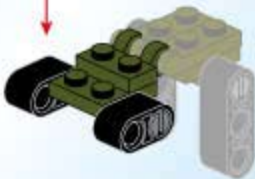

EX SQUADS
EXTREME CHANGIBLE

2102-6

AGES: 6+

PCS: 25

MODEL "DREAMHIGH"

1

2

3

4