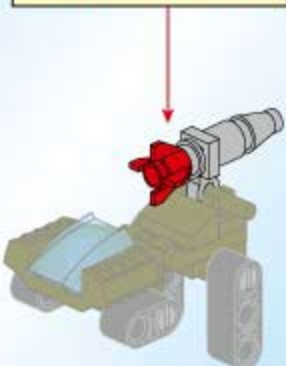

6

7

8

EX SQUADS  
EXTREME CHANGEBLE

2102-6

AGES: 6+

PCS: 29

MODEL: "DREAMING"