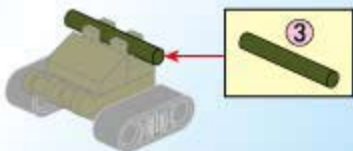

SQUADS
"EXTREME CHANGERS LE"

2102-6

AGES: 6+

PCS: 25

MODEL "DREAMHIGHT"

1

2

3

4

5

6