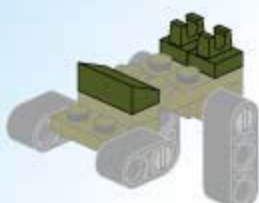

6

7

8

EX SQUADS  
EXTREME CHANGEBLE

2102-6

AGES: 6+

PCS: 29

MODEL: "DREAMING"