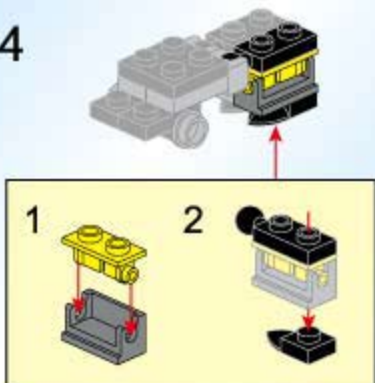

2102-8

AGES: 6+

PCS: 29

SLEIGH "REDFOX"

SQUADS "EXTREME CHANGERS LE"

1

2

3

4