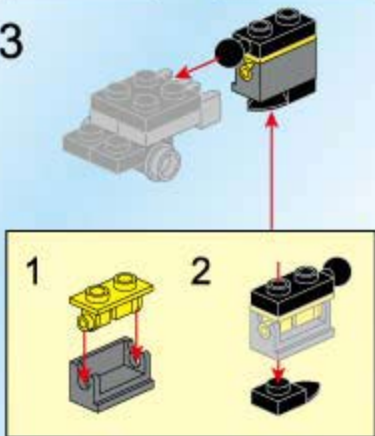

2102-8

AGES: 6+

PCS: 29

SLEIGH "REDFOX"

SQUADS "EXTREME CHANGERS LE"

1

2

3