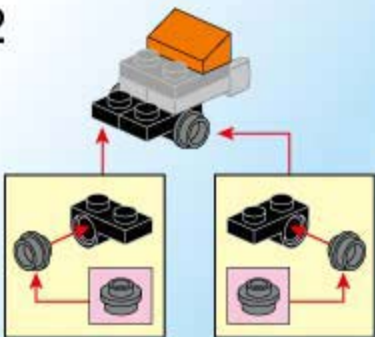

2102-8

AGES: 6+

PCS: 29

SLEIGH "REDFOX"

SQUADS  
"EXTREME CHANGEBLE"

1

2

3