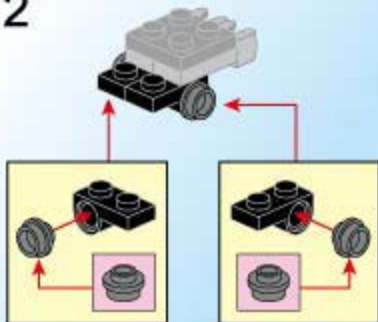

2102-8

AGES: 6+

PCS: 29

SLEIGH "REDFOX"

SQUADS "EXTREME CHANGERS LE"

1

2

3