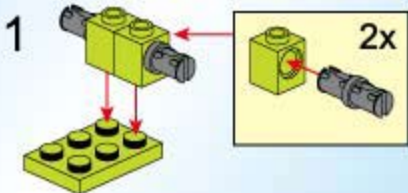

EX SQUADS
"EXTREME CHANGEBLE"

2102-9

AGE: 6+

PCS: 29

MECHA "VELOCISAURUS"