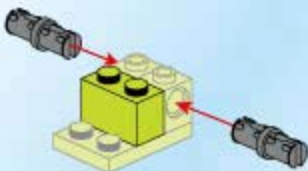

EX SQUADS
EXTREME CHANGEBLE

2102-9

AGES: 6+

PCS: 29

MECHA "VELOCISAURUS"

1

2

3

4

1

2

2x