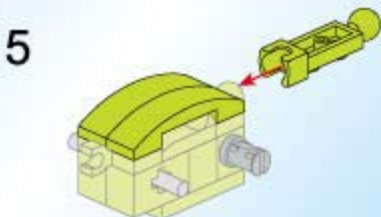

EX SQUADS
"EXTREME CHANGEBLE"

2102-9

AGE: 6+

PCS: 29

MECHA "VELOCISAURUS"