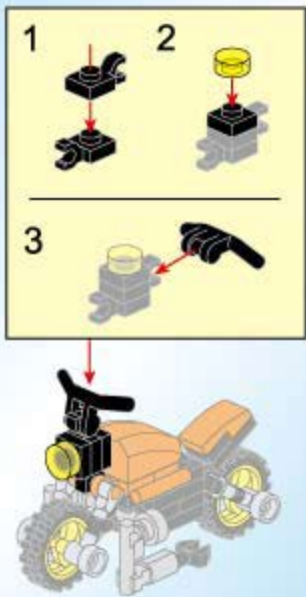

8

9

2102-7

AGES: 6+

PCS: 32

MOTOR "WILDHORSE"

"EX SQUADS

1