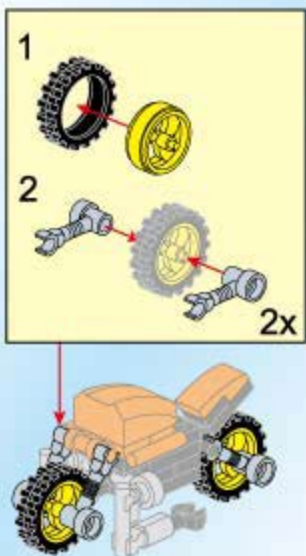

8

9

2102-7

AGES: 6+

PCS: 32

MOTOR "WILDHORSE"

"EX SQUADS

1