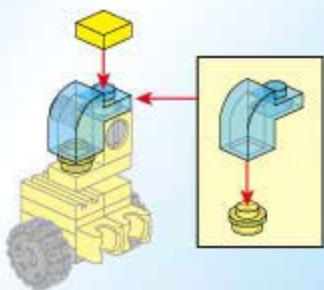

5

6

7

EX SQUADS
EXTREME CHANGEBOTLE

2102-4

AGES: 6+

PCS: 31

CRANE "TA"