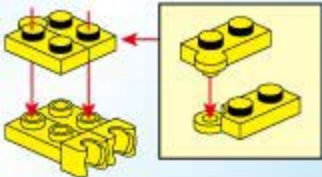

EX SQUADS
EXTREME CHANGEBOTLE

2102-4

AGES: 6+

PCS: 31

CRANE "TA"

1

2

3

4

5