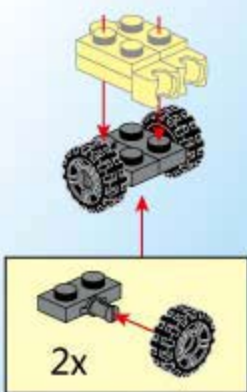

EX SQUADS
EXTREME CHANGEBOTLE

2102-4

AGES: 6+

PCS: 31

CRANE "TA"

1

2

3

4

5