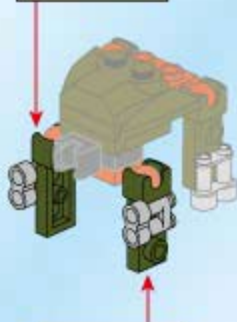

8

6

7

8

EX SQUADS
"EXTREME CHANGEROLE"

2102-5

AGES: 6+

PCS: 16