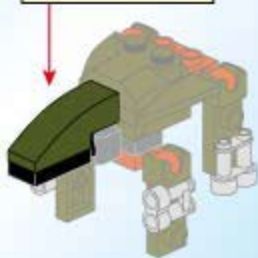

8

6

7

8

EX SQUADS
"EXTREME CHANGEROLE"

2102-5

AGES: 6+

PCS: 16