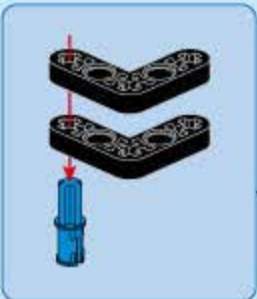

40

- 1x 9
- 1x 5
- 1x
- 2x
- 1x
- 1x
- 2x
- 1x

- 5
- 9
- 1:1