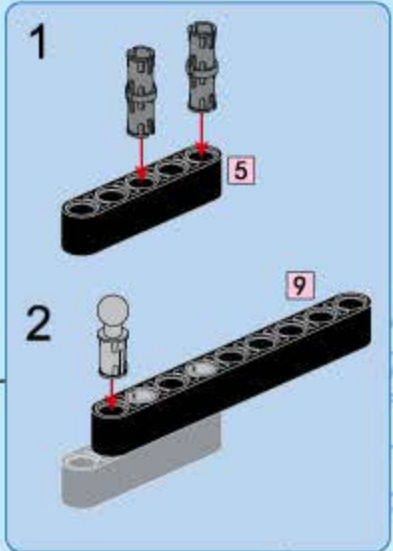

40

- 1x 9
- 1x 5
- 1x
- 2x
- 1x
- 1x
- 2x
- 1x

- 5
- 9
- 1:1