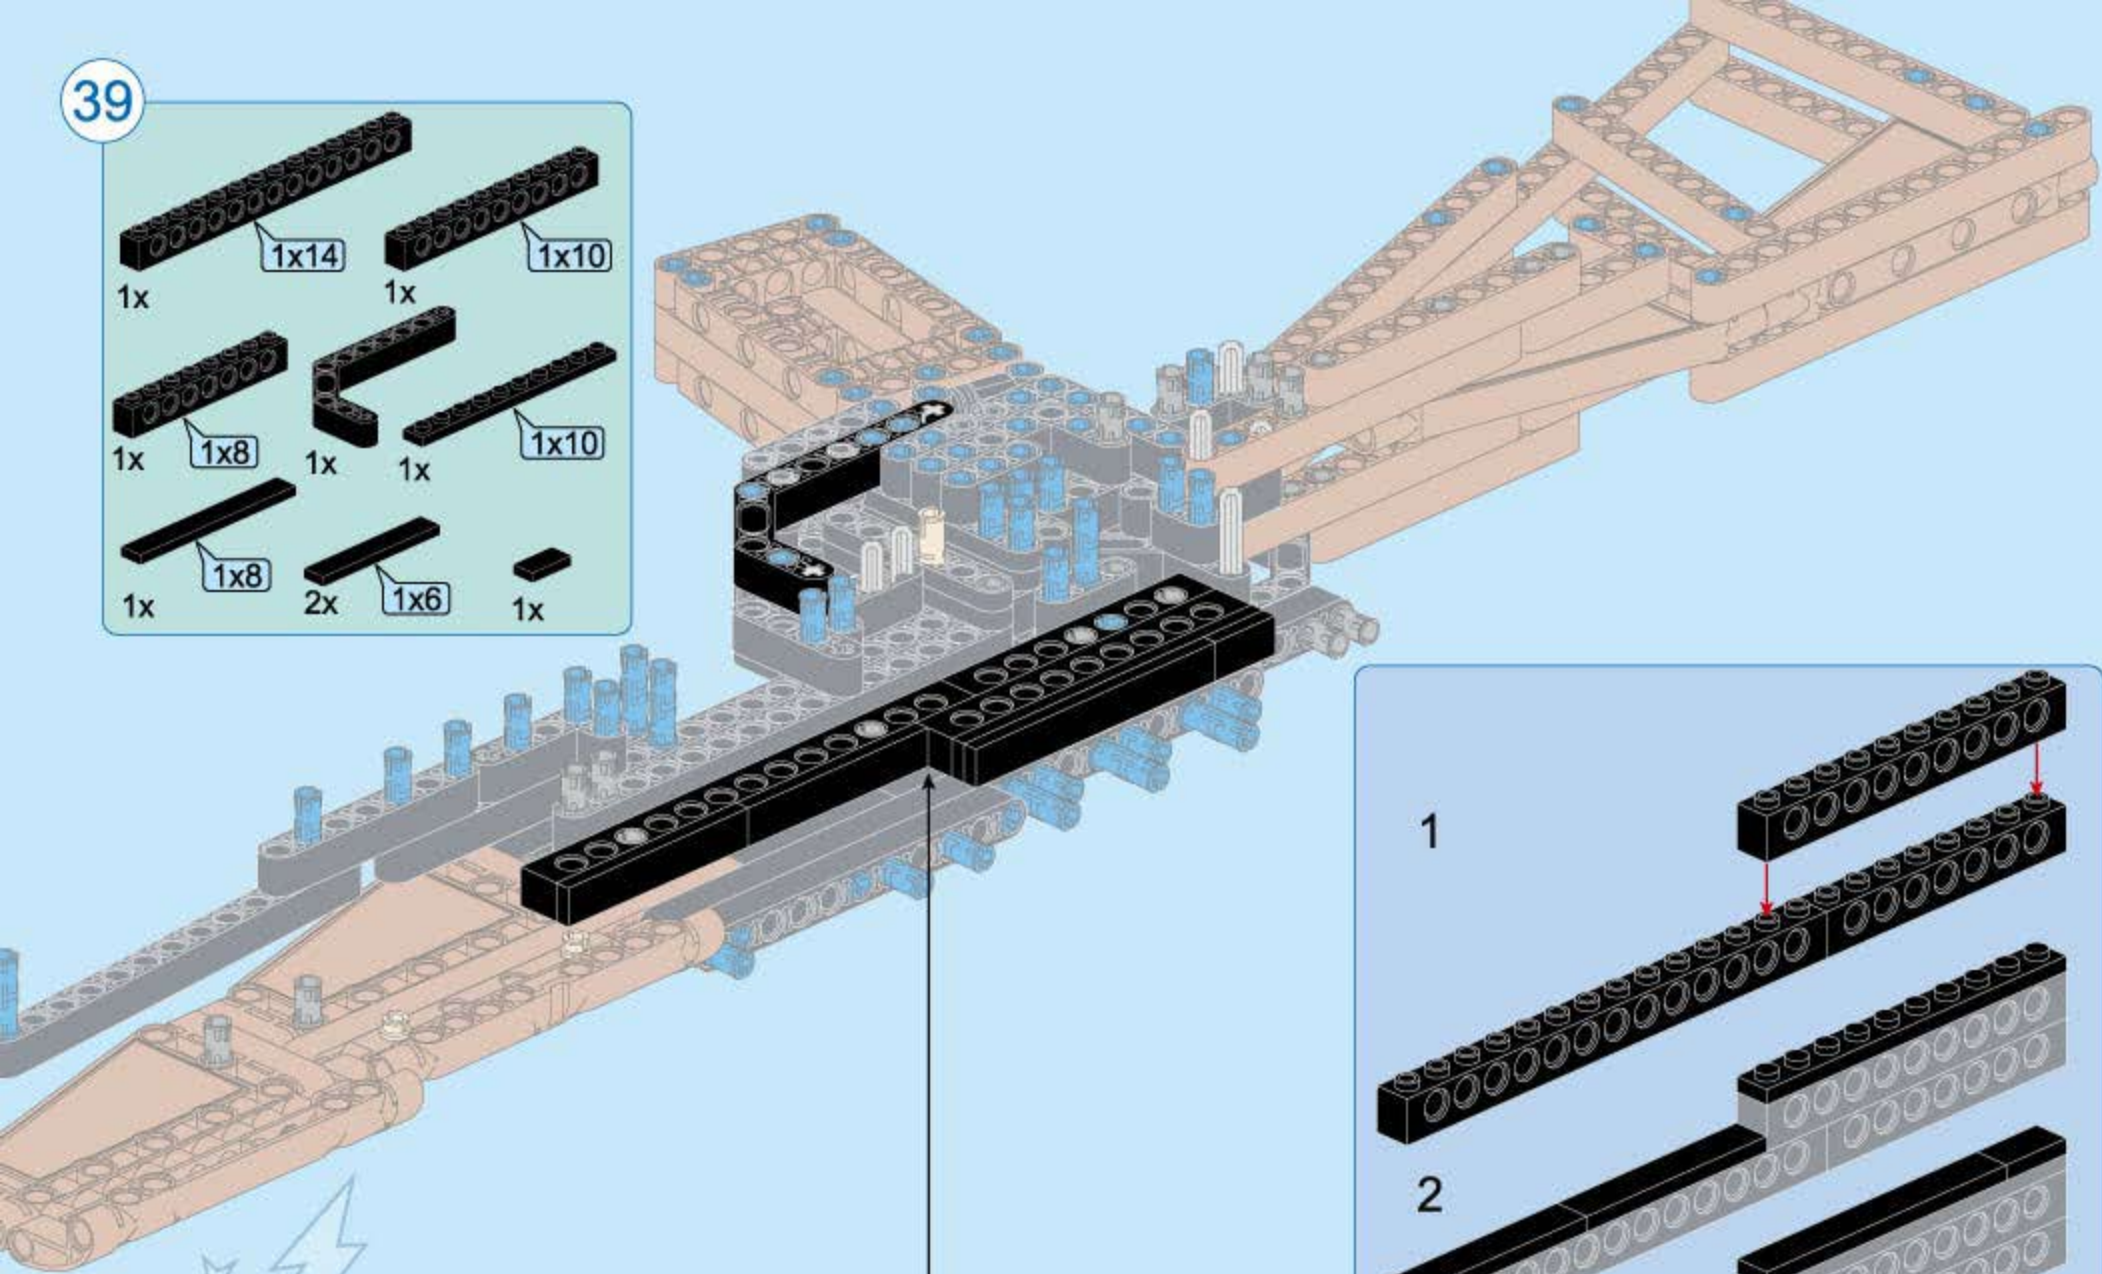

36

37

- 1x 15 (black Technic beam)
- 2x 2 (black Technic beam)
- 2x 6 (black Technic beam)
- 1x 9 (brown Technic beam)
- 1x 3 (grey Technic axle)
- 3x (grey Technic pins)

38

- 1x 1x14
- 1x 1x10
- 1x 1x8
- 1x L-shaped
- 1x 1x10
- 1x 1x8
- 2x 1x6
- 1x small black