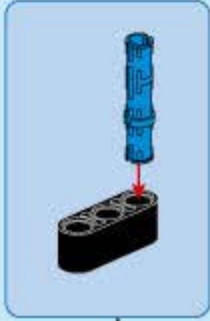

40

- 1x 9
- 1x 5
- 1x
- 2x
- 1x
- 1x
- 2x
- 1x

- 5
- 9
- 1:1