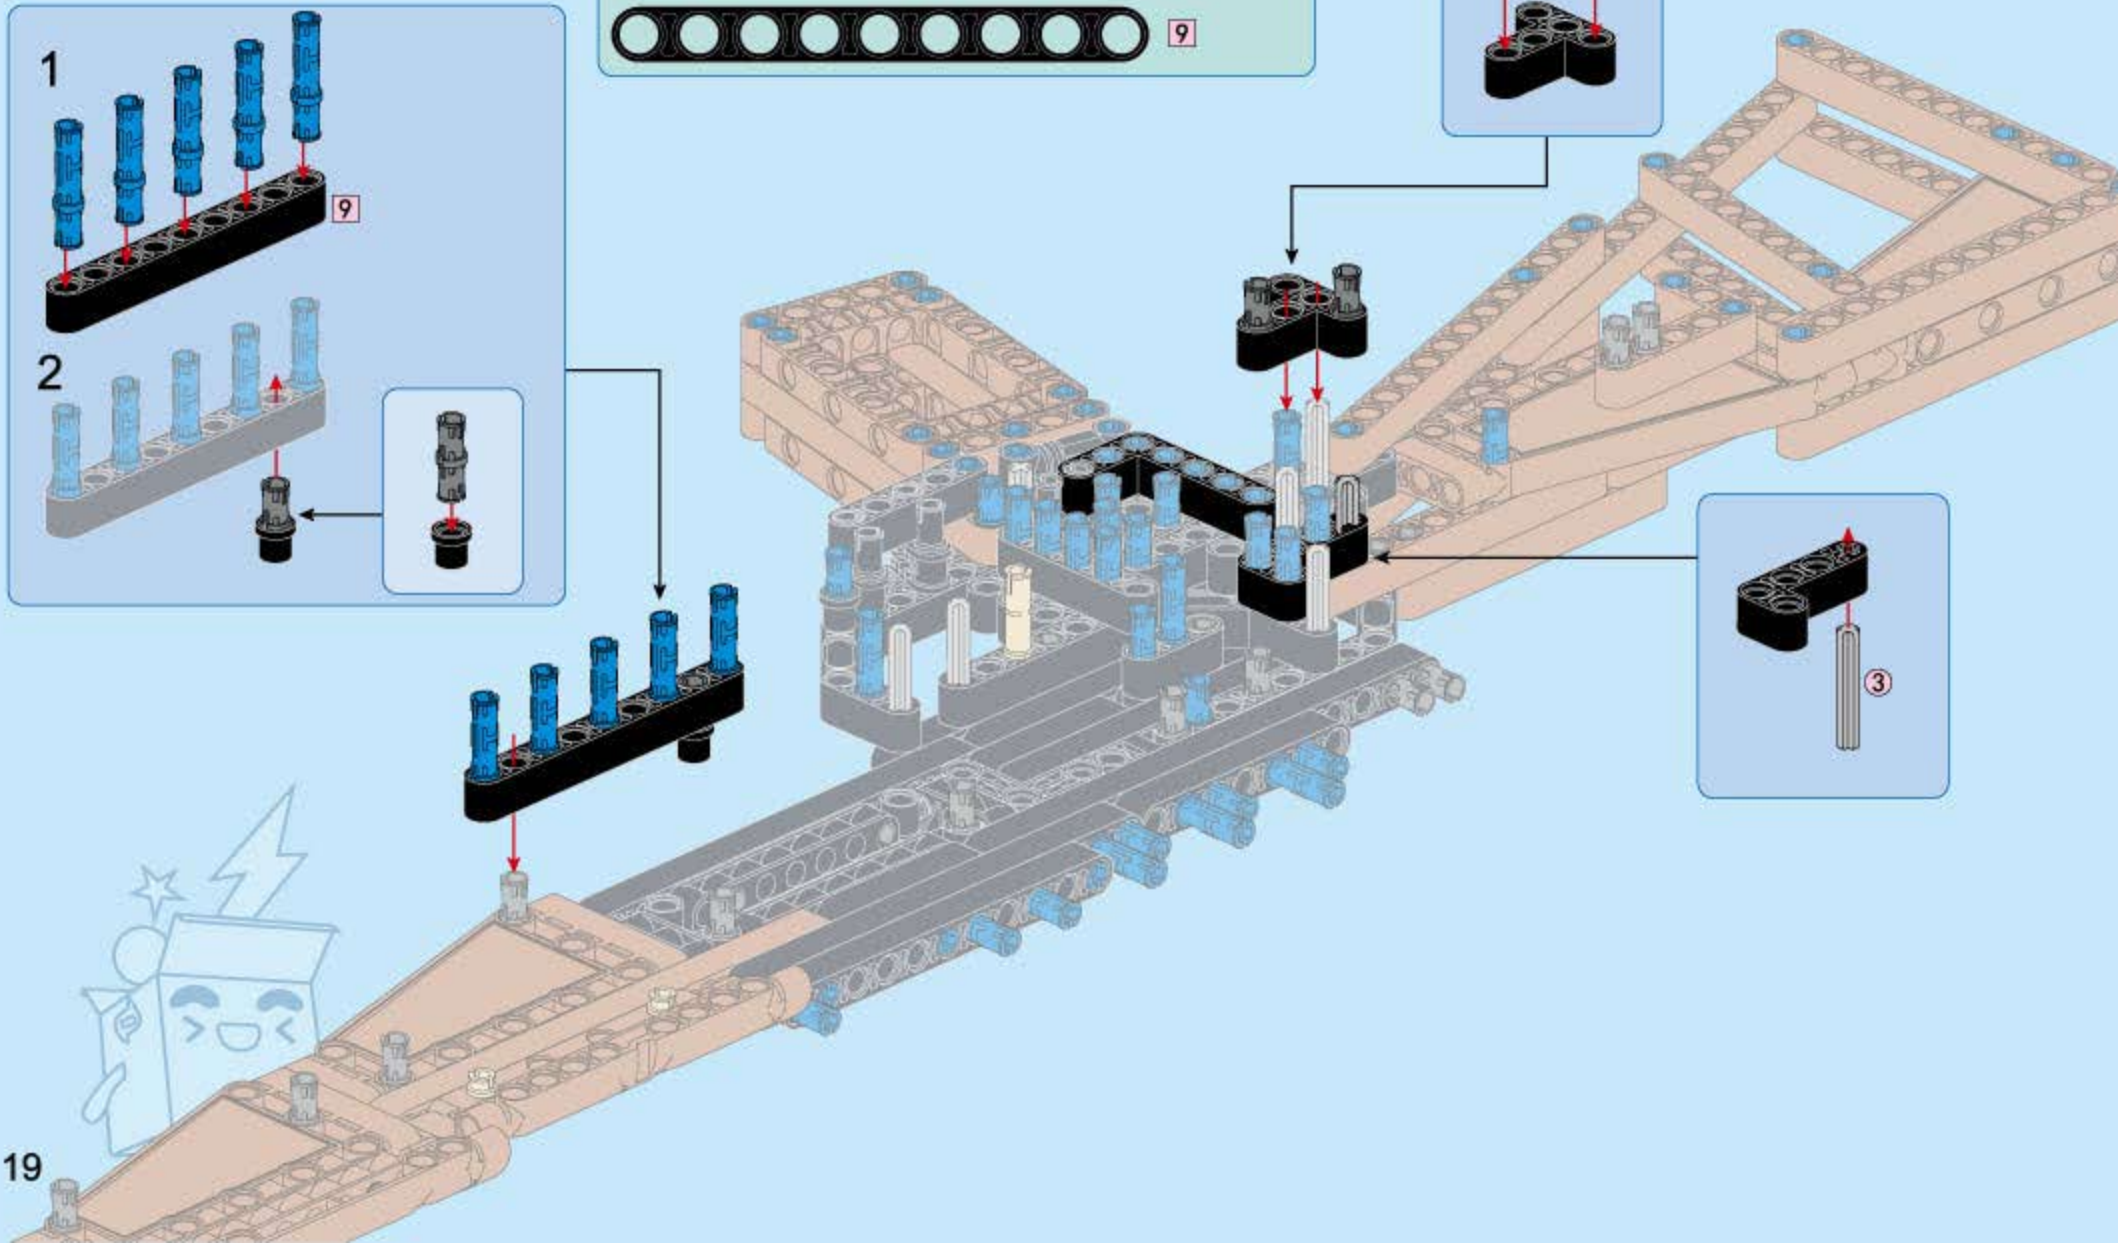

36

37

- 1x 15 (black Technic beam)
- 2x 2 (black Technic beam)
- 2x 6 (black Technic beam)
- 1x 9 (brown Technic beam)
- 1x 3 (grey Technic axle)
- 3x (grey Technic pins)

38

- 1x 1x14
- 1x 1x10
- 1x 1x8
- 1x L-shaped
- 1x 1x10
- 1x 1x8
- 2x 1x6
- 1x small black