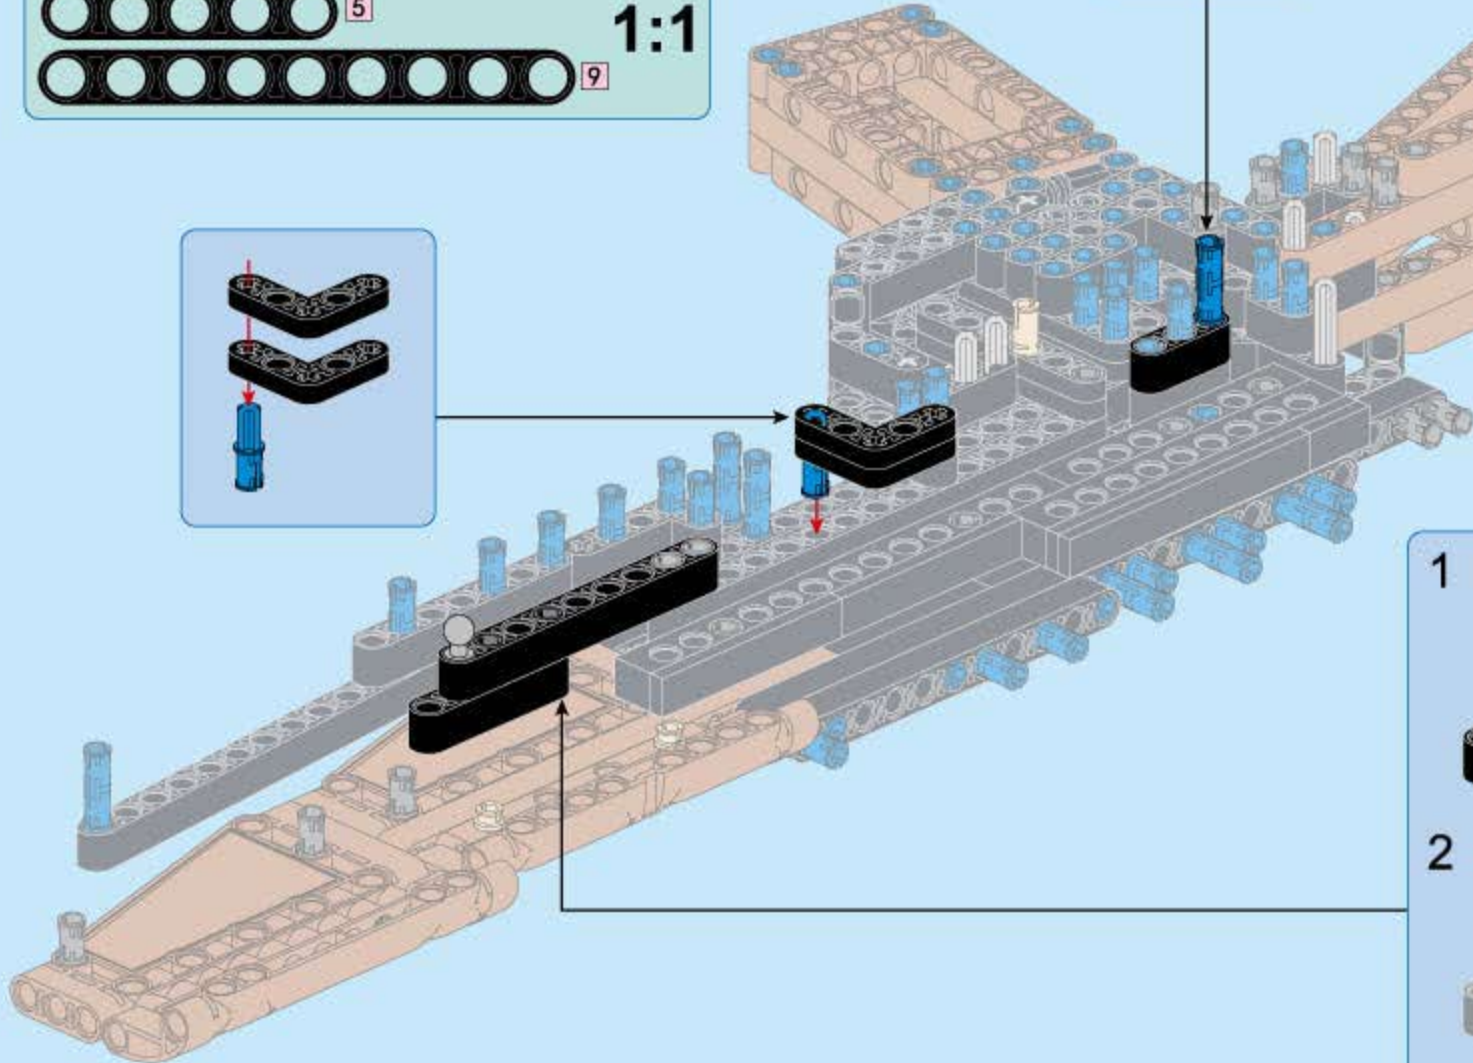

40

- 1x 9
- 1x 5
- 1x
- 2x
- 1x
- 1x
- 2x
- 1x

- 5
- 9
- 1:1