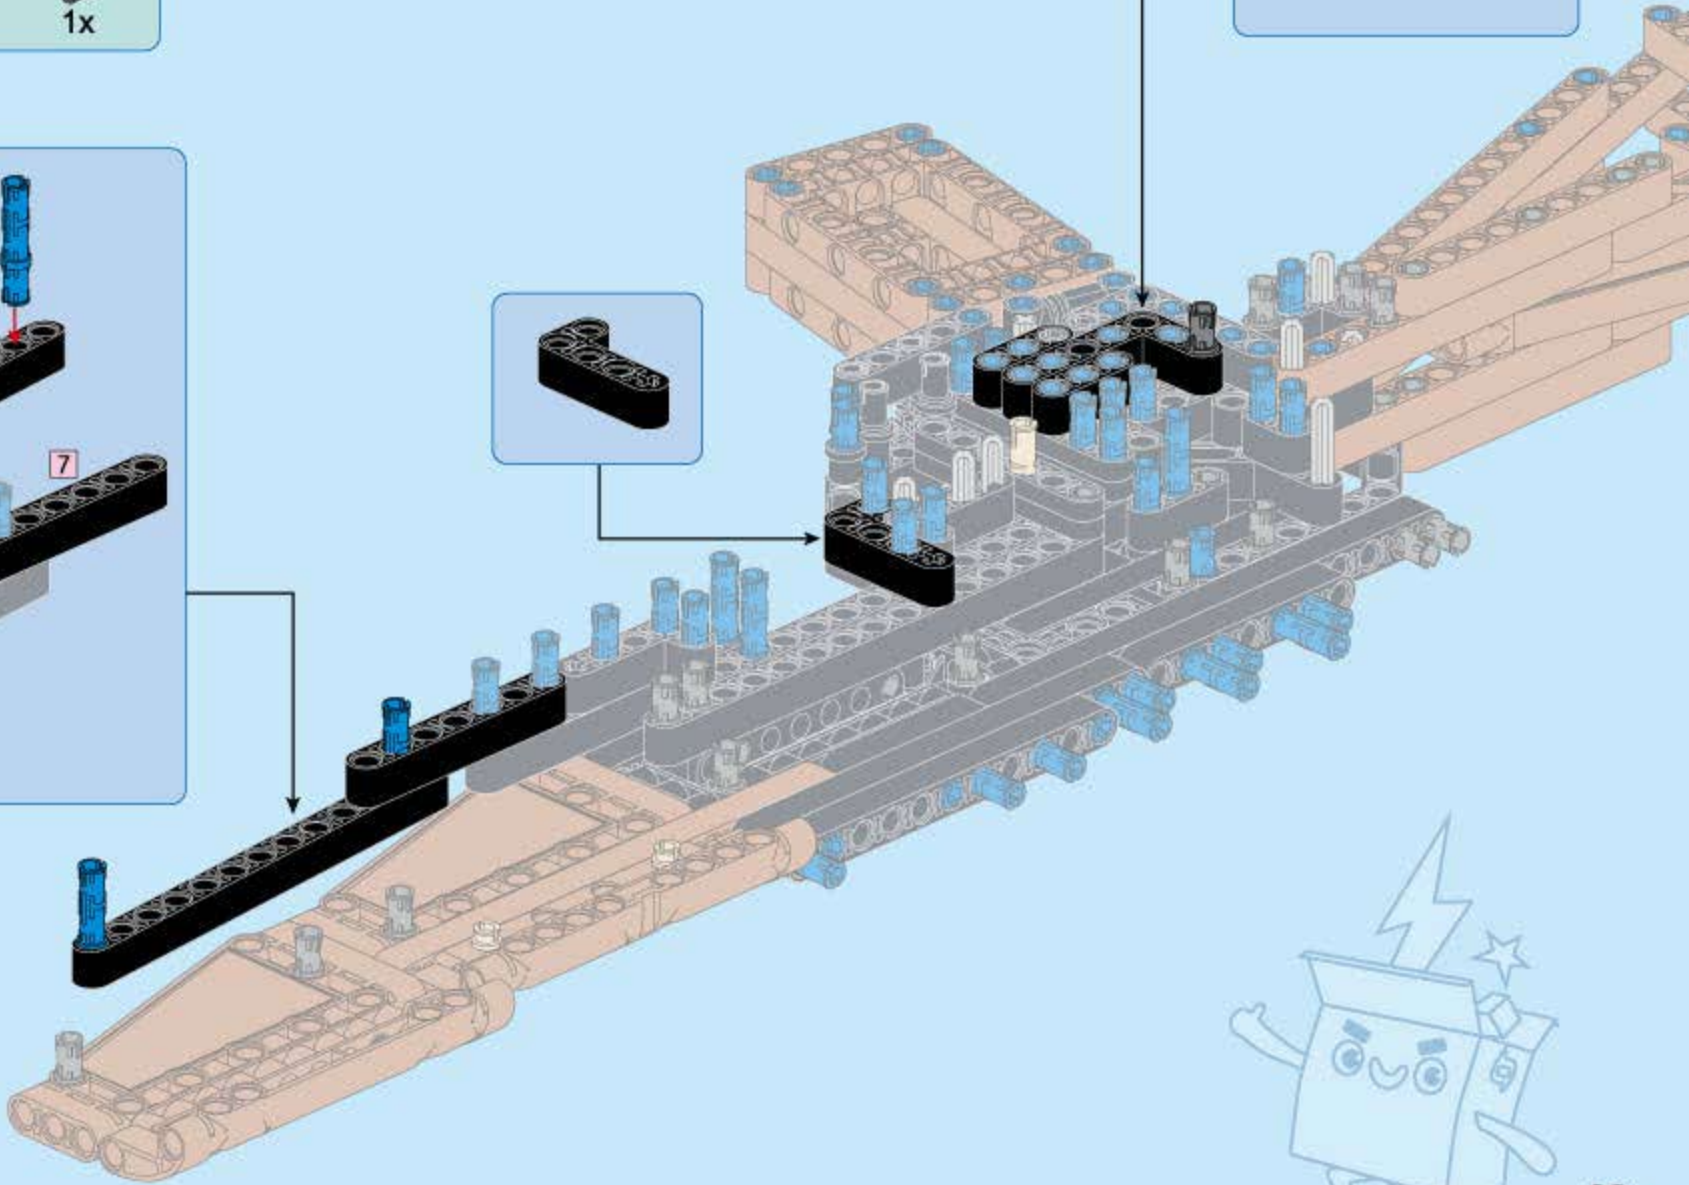

36

37

- 1x 15 (black Technic beam)
- 2x 2 (black Technic beam)
- 2x 6 (black Technic beam)
- 1x 9 (brown Technic beam)
- 1x 3 (grey Technic axle)
- 3x (grey Technic pins)

38

- 1x 1x14
- 1x 1x10
- 1x 1x8
- 1x L-shaped
- 1x 1x10
- 1x 1x8
- 2x 1x6
- 1x small black