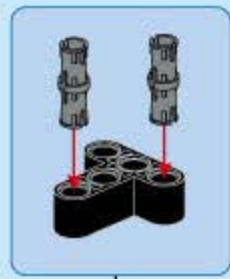

36

37

- 1x 15 (black Technic beam)
- 2x 2 (black Technic beam)
- 2x 6 (black Technic beam)
- 1x 9 (brown Technic beam)
- 1x 3 (grey Technic axle)
- 3x (grey Technic pins)

38

- 1x 1x14
- 1x 1x10
- 1x 1x8
- 1x L-shaped
- 1x 1x10
- 1x 1x8
- 2x 1x6
- 1x small black