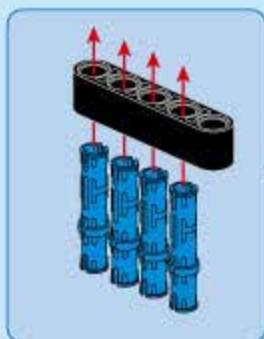

30

1x

2x

31

32

33

34

35

36

37

- 1x 15 (black Technic beam)
- 2x 2 (black Technic beam)
- 2x 6 (black Technic beam)
- 1x 9 (brown Technic beam)
- 1x 3 (grey Technic axle)
- 3x (grey Technic pins)

38

- 1x 1x14
- 1x 1x10
- 1x 1x8
- 1x L-shaped
- 1x 1x10
- 1x 1x8
- 2x 1x6
- 1x small black