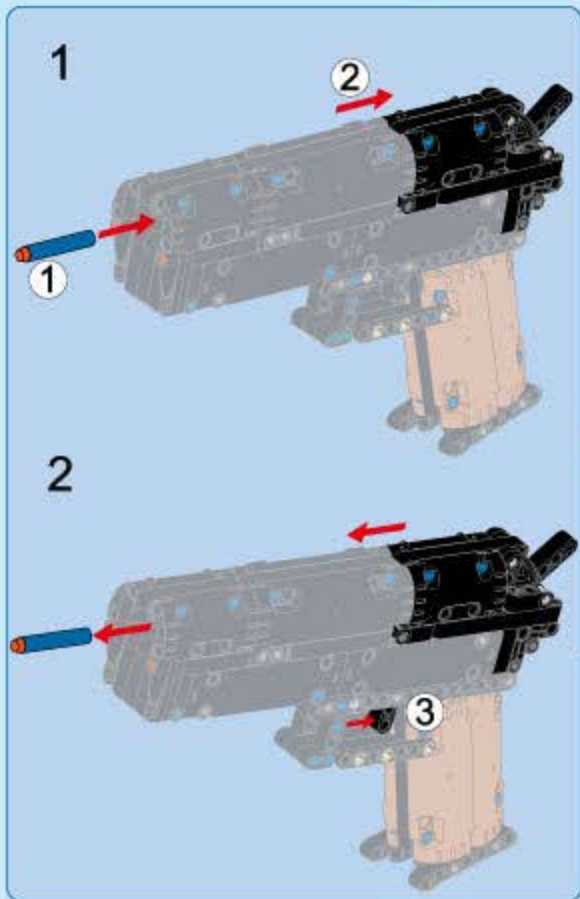

46

47

48

10x

MODEL POWER

SCARLET SHADOW CANIS

SAVAGE "HERCULES"

DESERT EAGLE