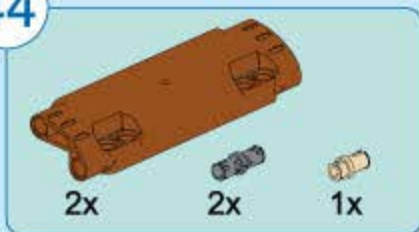

7

1:1

42

[Red Technic Pin with Friction Ridge] ② 1:1

43

27

44

45