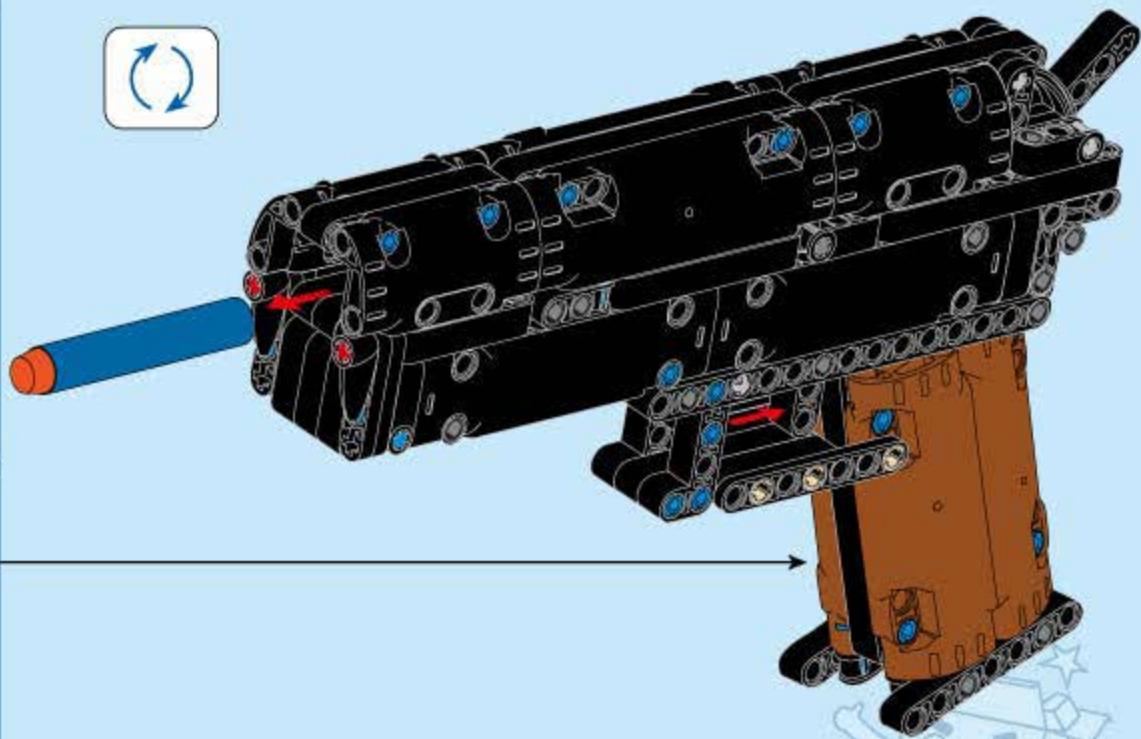

46

47

48

10x

MODEL POWER

SCARLET SHADOW CANIS

SAVAGE "HERCULES"

DESERT EAGLE