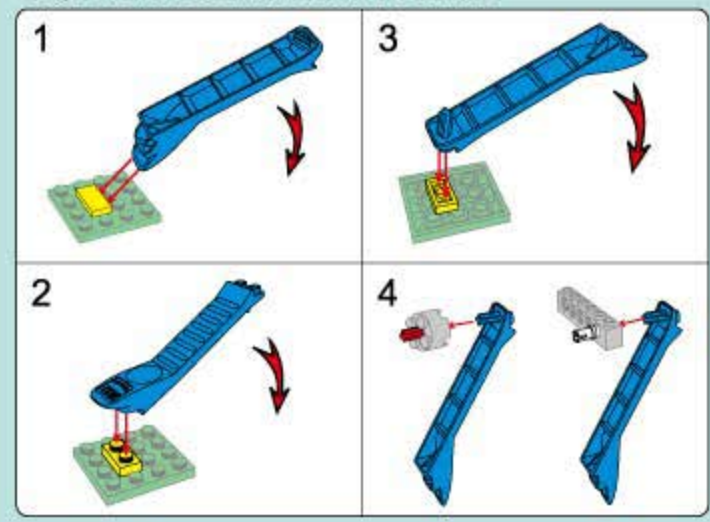

MODEL POWER

Qman

6005

Ages: 6+

Pcs: 268

DESERT EAGLE

Pictures are for your reference only. The delivered goods shall prevail.

拆件器使用方法，仅为示例
Usage of Brick Separator, Just for the sample