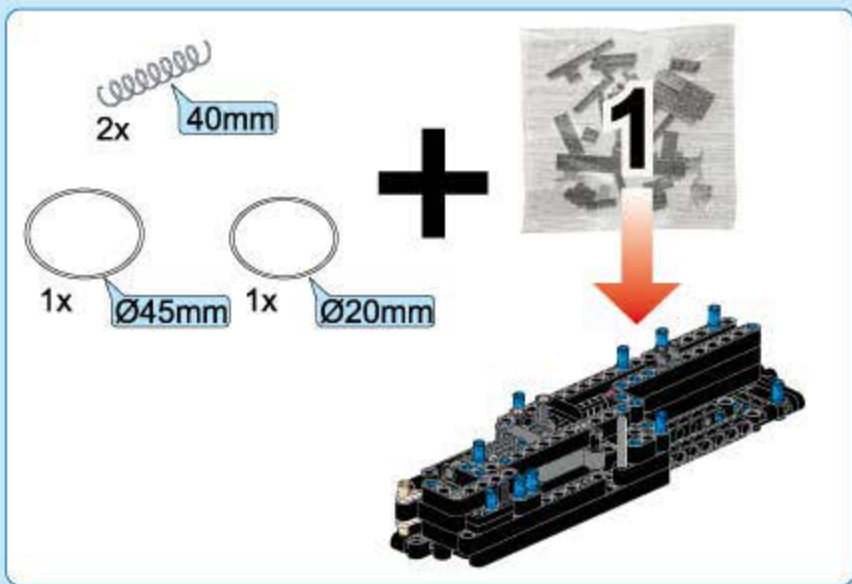

MODEL POWER

Qman

6005

Ages: 6+

Pcs: 268

DESERT EAGLE

Pictures are for your reference only. The delivered goods shall prevail.

拆件器使用方法，仅为示例
Usage of Brick Separator, Just for the sample