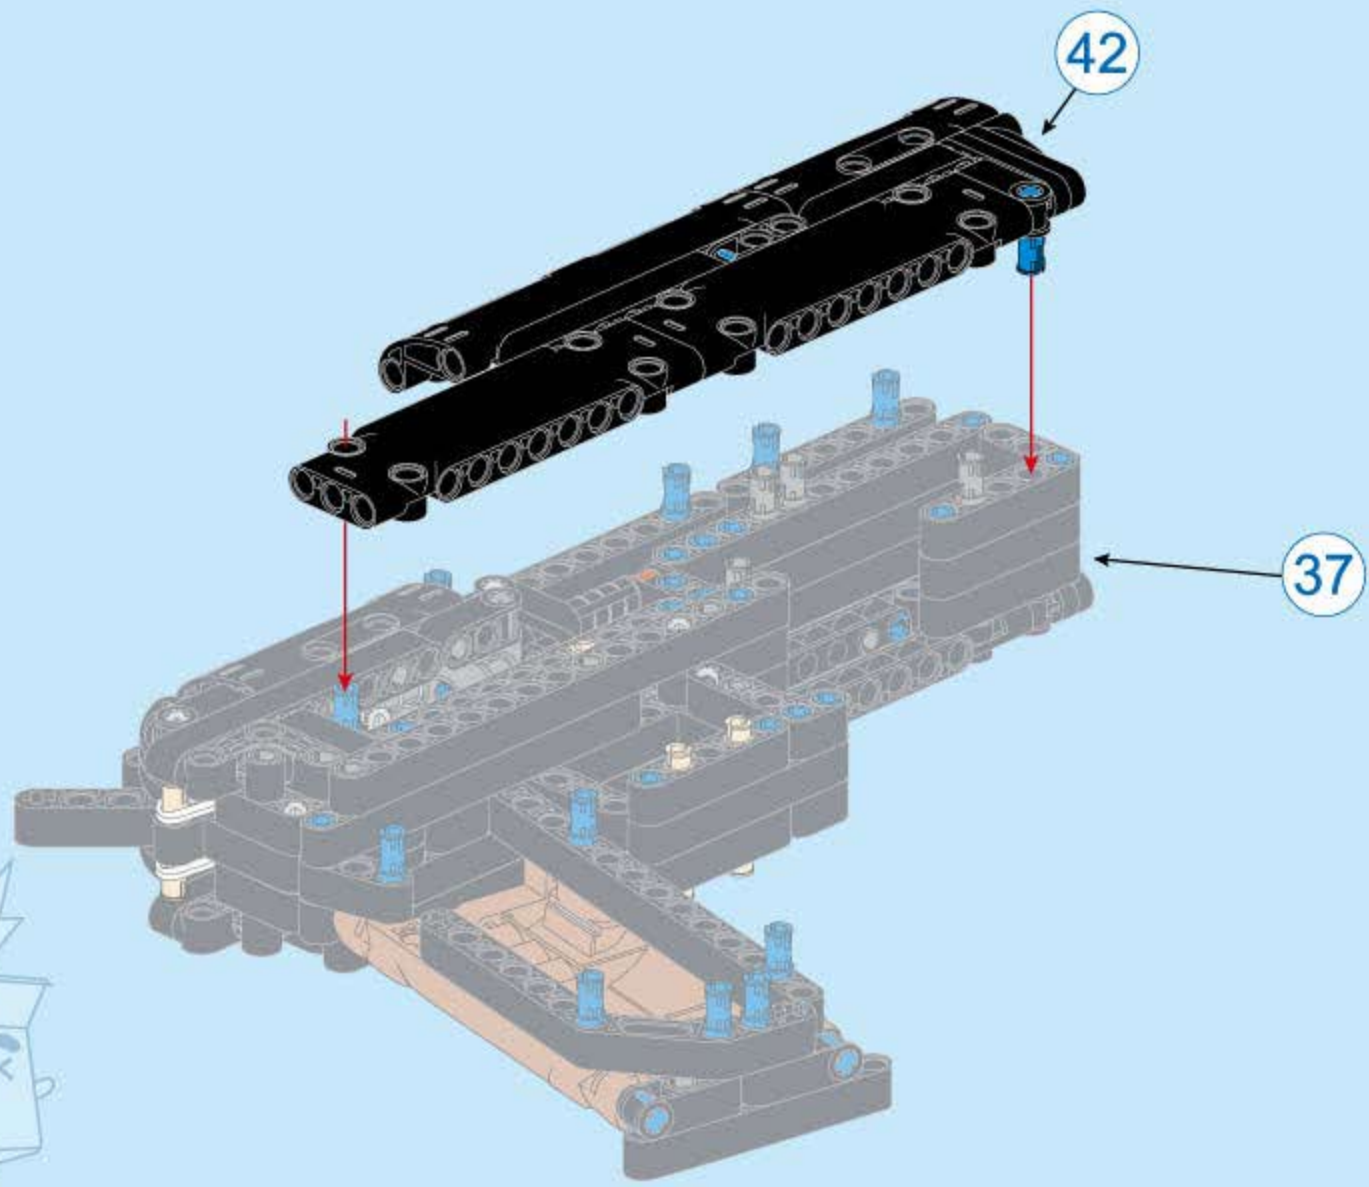

7

1:1

42

[Red Technic Pin with Friction Ridge] ② 1:1

43

27

44

45

46

47

48

10x

MODEL POWER

SCARLET SHADOW CANIS

SAVAGE "HERCULES"

DESERT EAGLE