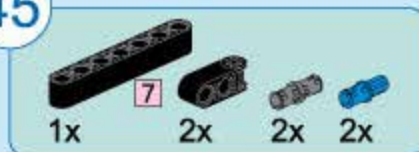

7

1:1

42

[Red Technic Pin with Friction Ridge] ② 1:1

43

27

44

45