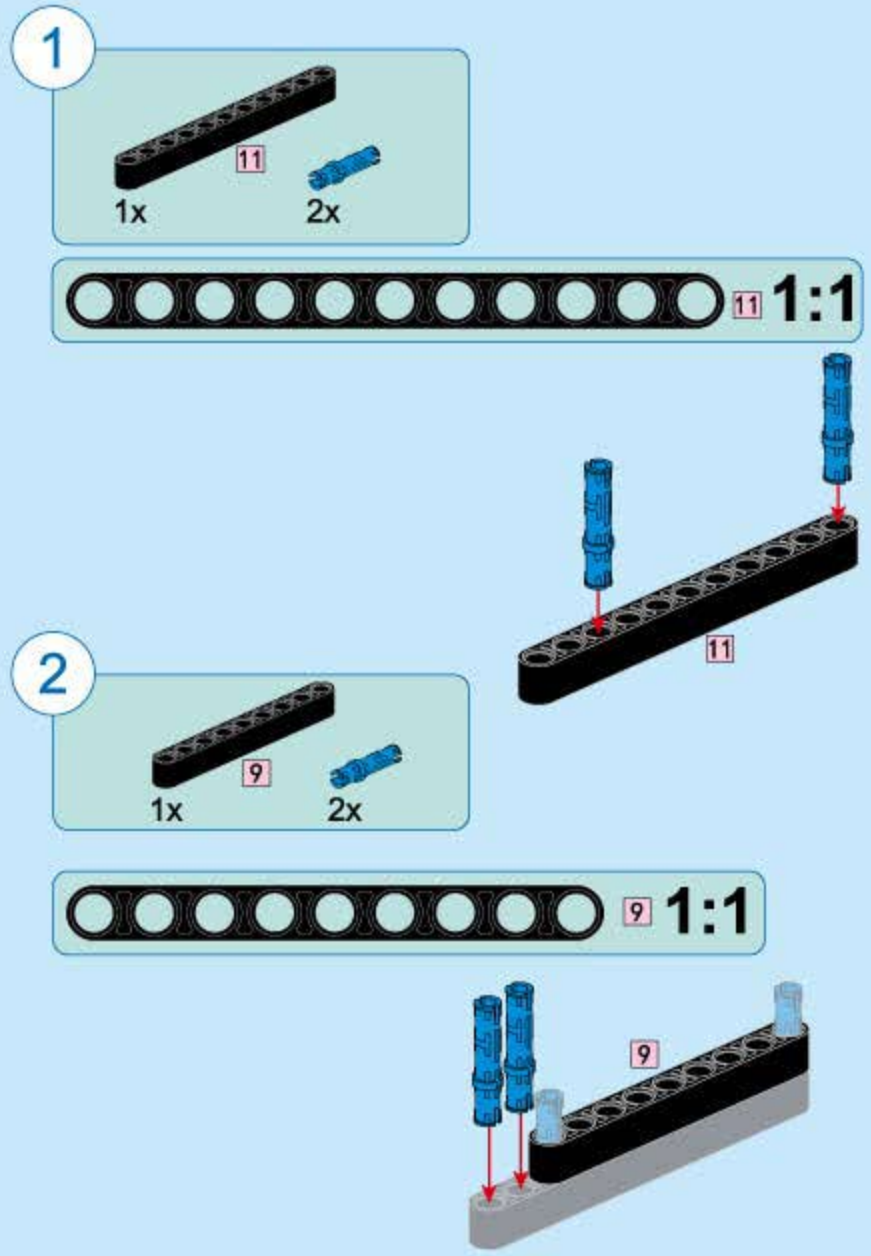

MODEL POWER

Qman

6005

Ages: 6+

Pcs: 268

DESERT EAGLE

Pictures are for your reference only. The delivered goods shall prevail.

拆件器使用方法，仅为示例
Usage of Brick Separator, Just for the sample