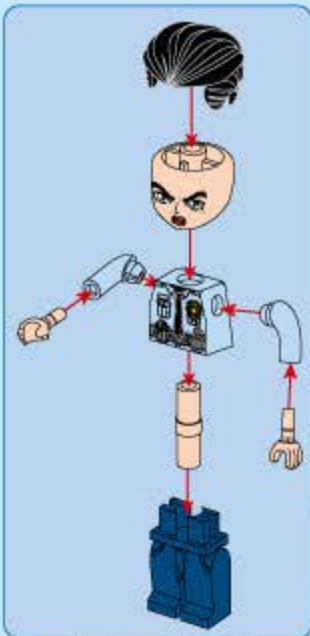

# MineCity

1933

Ages: 6+

Minifigs: X3

PCS: 244

**Bulletproof Jeep**

Pictures are for your reference only. The delivered goods shall prevail.

Catch up bandits, get their wheels clamped, then the capture is done.