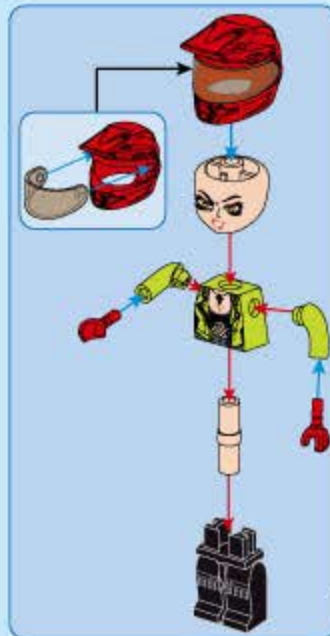

# MineCity

1933

Ages: 6+

Minifigs: X3

PCS: 244

**Bulletproof Jeep**

Pictures are for your reference only. The delivered goods shall prevail.

Catch up bandits, get their wheels clamped, then the capture is done.