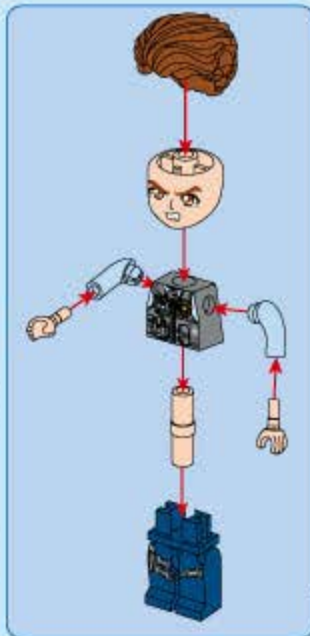

# MineCity

1933

Ages: 6+

Minifigs: X3

PCS: 244

**Bulletproof Jeep**

Pictures are for your reference only. The delivered goods shall prevail.

Catch up bandits, get their wheels clamped, then the capture is done.