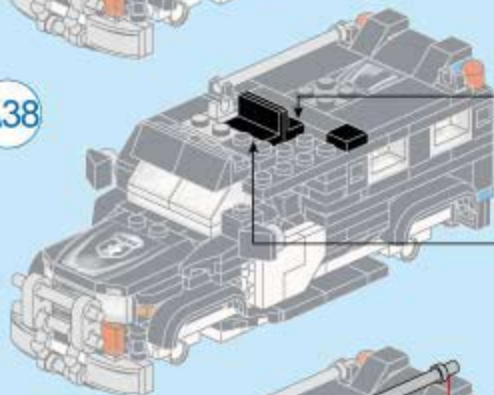

1808-7
Ages: 6+
PCS: 48

POLICE VAN

4x

1808 (8in1) USER MANUAL

A37

A38

A39

A40