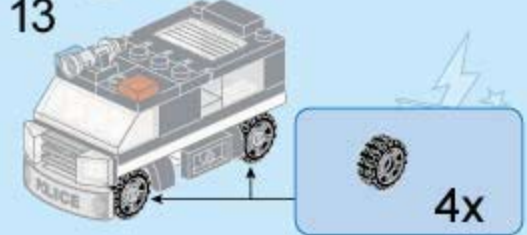

1808-7
Ages: 6+
PCS: 48

POLICE VAN

4x

1808 (8in1) USER MANUAL

A37

A38

A39

A40