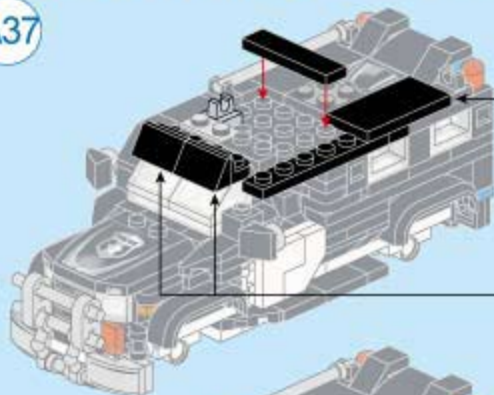

1808-7
Ages: 6+
PCS: 48

POLICE VAN

4x

1808 (8in1) USER MANUAL

A37

A38

A39

A40