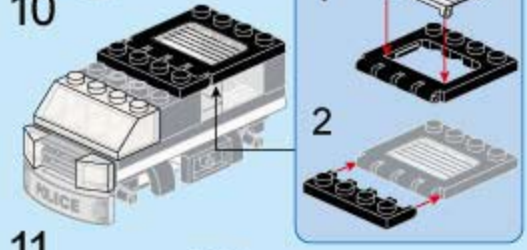

1808-7
Ages: 6+
PCS: 48

POLICE VAN

4x

1808 (8in1) USER MANUAL

A37

A38

A39

A40