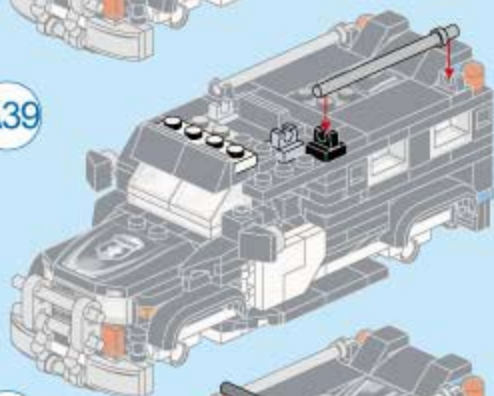

1808-7
Ages: 6+
PCS: 48

POLICE VAN

4x

1808 (8in1) USER MANUAL

A37

A38

A39

A40