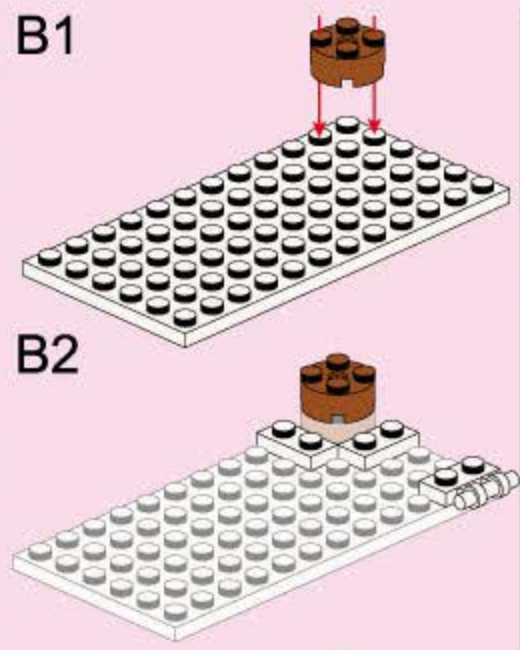

Cherry

SILVER CARNIVAL

2023-3
Ages: 6+
Minifigs: X1
Pcs: 156

Pictures are for your reference only
The delivered goods shall prevail.

MERRY CHRISTMAS

B8

B11

B9