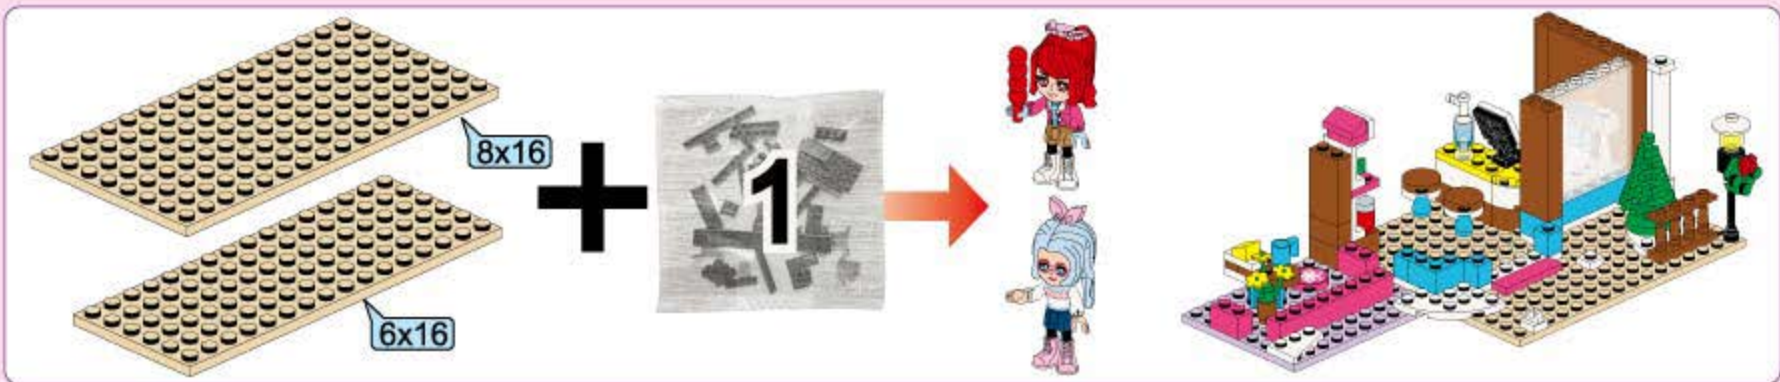

拆件器使用方法，仅为示例

Usage of Brick Separator, Just for the sample