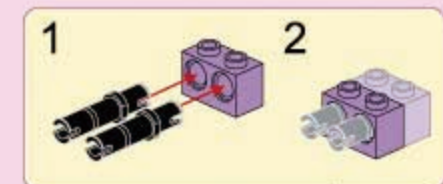

Princess Leah

2613-2

Ages: 6+
Minifigs: X1
PCS: 116

Order with your usual order to bring
"How to Play" Program Cards!

Pavilion of Loyalty

Picture size for your reference only. The delivered goods shall prevail.