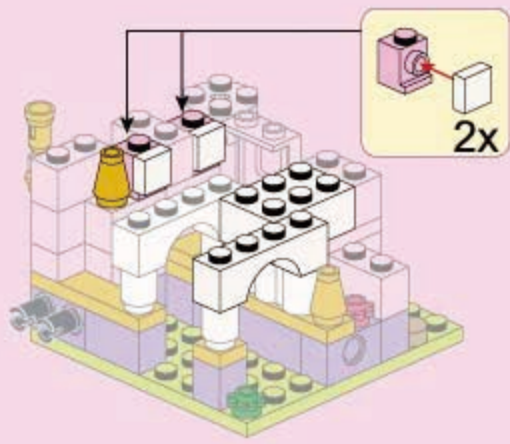

13

17

14

18

19

15

1

2

16

2613-3

2613-2

2613-1