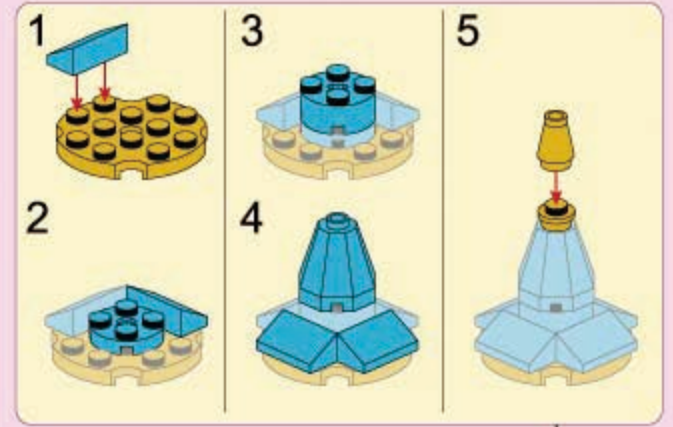

13

17

14

18

19

15

1

2

16

2613-3

2613-2

2613-1