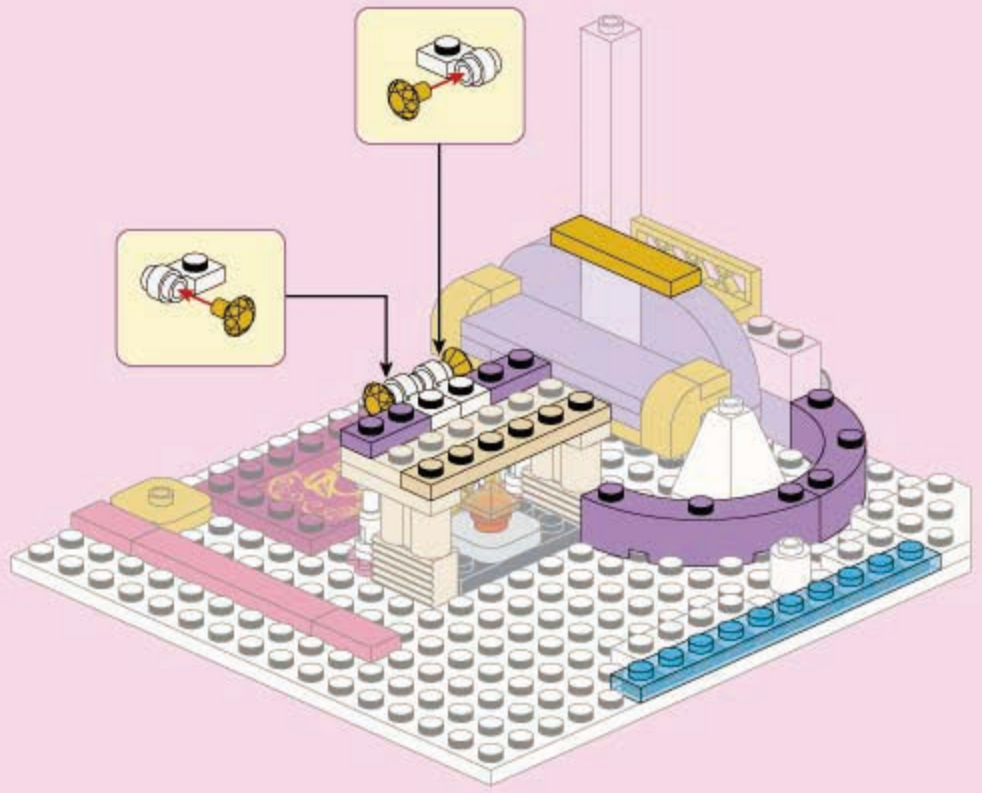

B4

B5

B6

B7

B8

B9

B10

B11

B12

B13

B14

- 1x 2x14 white Technic beam
- 2x14 (quantity)
- 1x white Technic 1/2
- 1x white Technic 1/2
- 1x white Technic 1/2
- 1x white Technic 1/2
- 1x red Technic 1x6 Technic beam
- 1x red Technic 1x6 Technic beam
- 1x red Technic 1x6 Technic beam
- 1x red Technic 1x6 Technic beam
- 2x yellow Technic axle pin
- 1x blue Technic 1/2
- 1x blue Technic 1/2
- 1x blue Technic 1/2
- 1x blue Technic 1/2