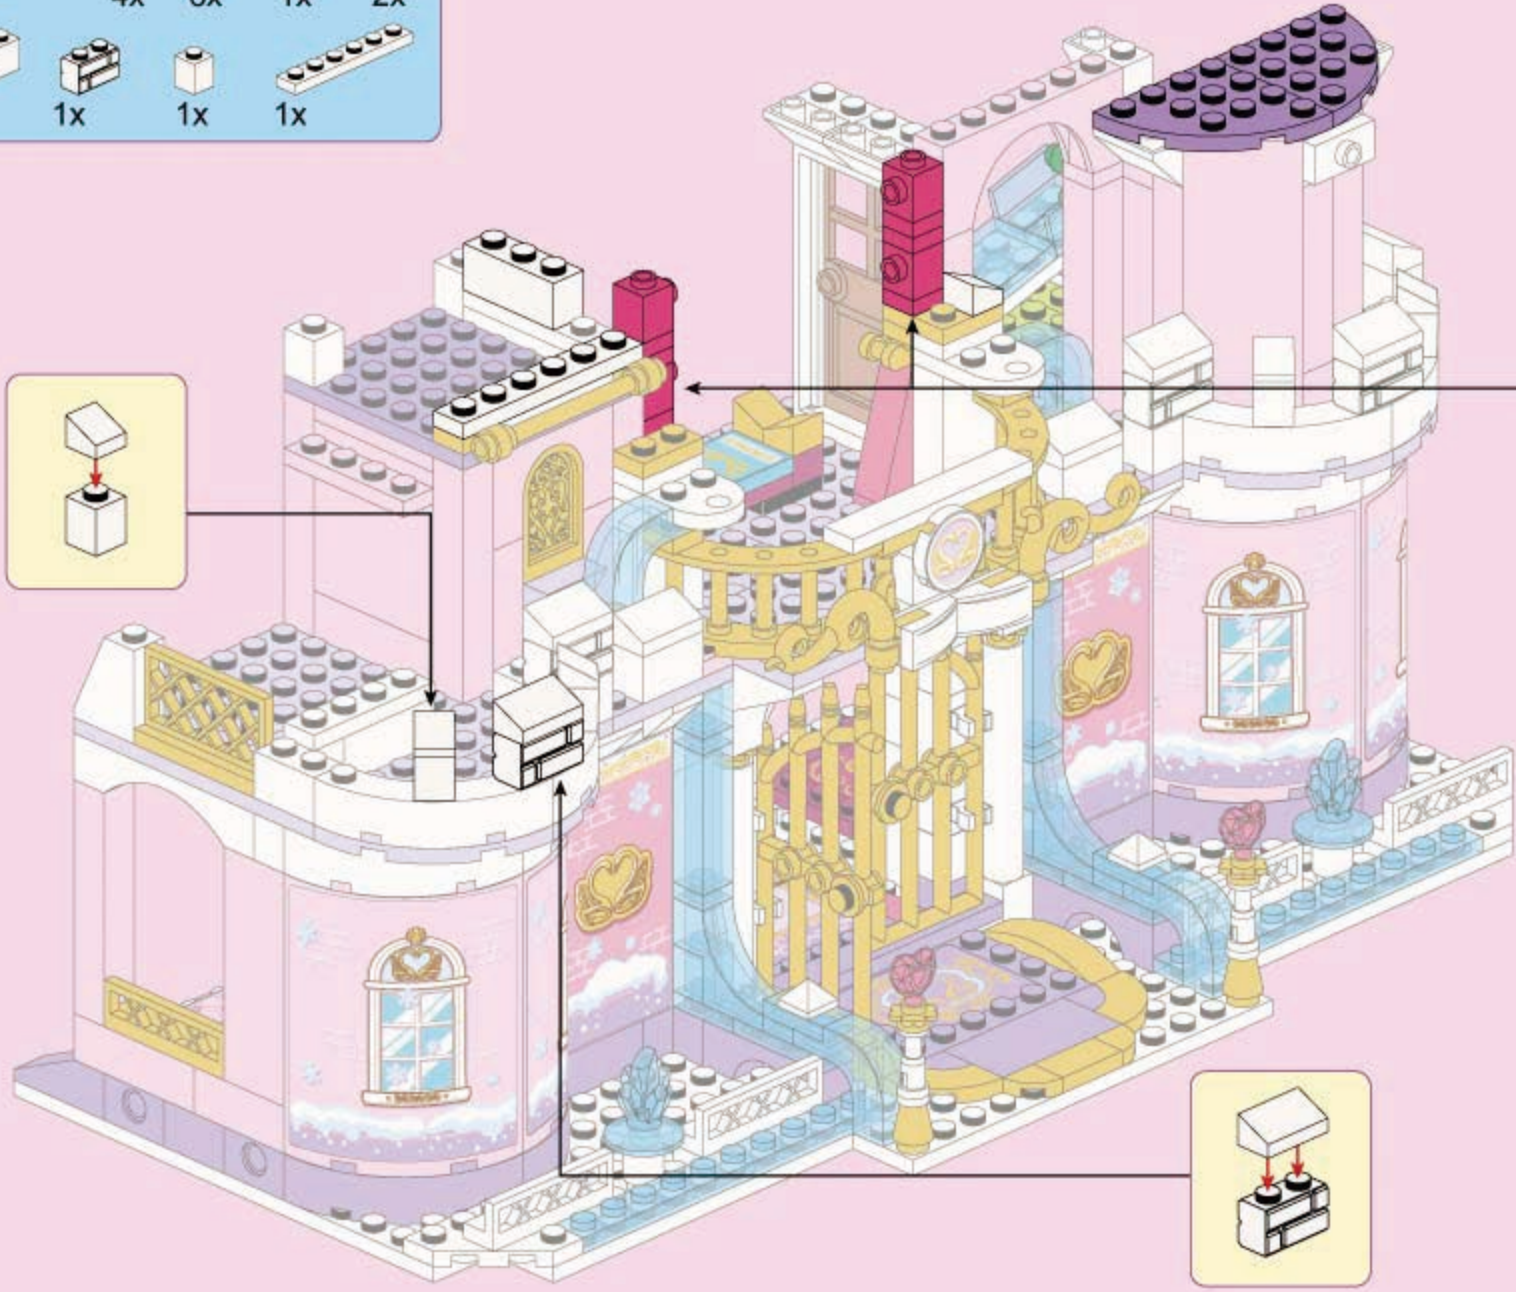

B40

1x	2x	1x	2x
1x	2x	3x	1x
2x	1x	2x	1x

B41

B42

B43

- 2x (Purple 1/2 Dome)
- 4x (Red 1x1 Brick)
- 6x (Red 1x1 Pin)
- 1x (White 1x1 Brick)
- 2x (White 1x1 Brick)
- 1x (White 1x3 Brick)
- 1x (White 1x2 Brick)
- 1x (White 1x1 Brick)
- 1x (White 1x5 Brick)

- 1 (Red 1x1 Pin)
- 2 (Red 1x1 Brick)
- 2x (Red 1x1 Brick)

B44

B45

B47

B48

B50

B51

B52