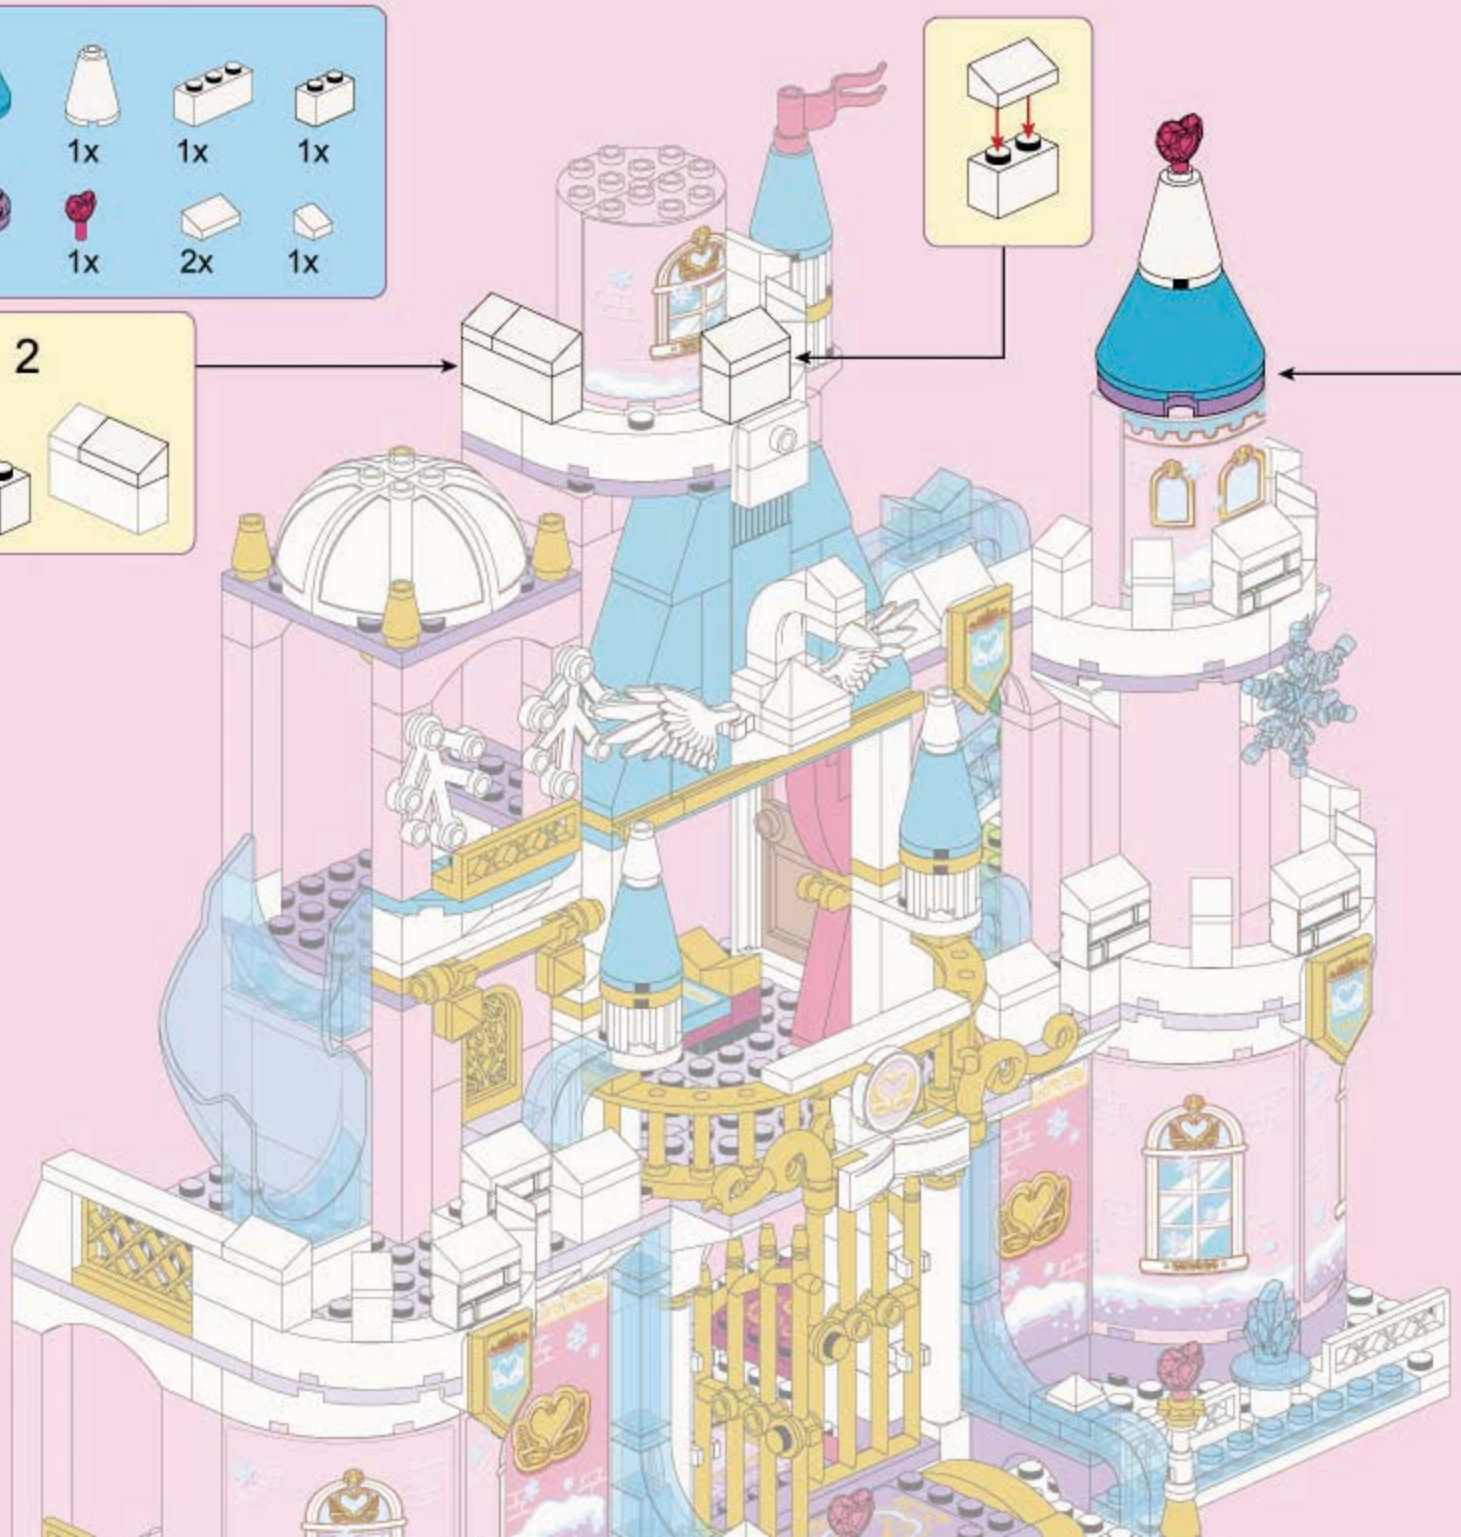

B53

B54

1x	1x	1x	1x
1x	2x	1x	

1

2

B55

B56

2x  2x  2x 

  2x

B57

B59

B60

B61

- 1x
- 1x
- 1x
- 1x
- 1x
- 1x
- 2x
- 1x

B62

- 1x [1x 24-hole white circular plate]
- 1x [1x 6-hole white circular plate]
- 4x [4x 1-hole white Technic pins]
- 1x [1x 1-hole white Technic pin]
- 1x [1x 1-hole white Technic pin]
- 3x [3x 1-hole white Technic pins]
- 1x [1x yellow Technic pin]
- 3x [3x 1-hole white Technic pins]

- 1 [1x white 1-hole Technic pin]
- 2 [2x white 1-hole Technic pins]
- 3 [3x white 1-hole Technic pins]
- 4 [4x white 1-hole Technic pins]

B63

- 1x (Blue snowflake)
- 1x (Blue cone)
- 1x (Blue cone)
- 1x (Small blue cone)
- 1x (White cone)
- 2x (Pink flag)
- 1x (Pink heart)
- 1x (Brown piece)
- 1x (Red piece)

2615

1

2

3

Princess Leah

2616

2613-1
Gate of Innocence

2613-2
Pavilion of Loyalty