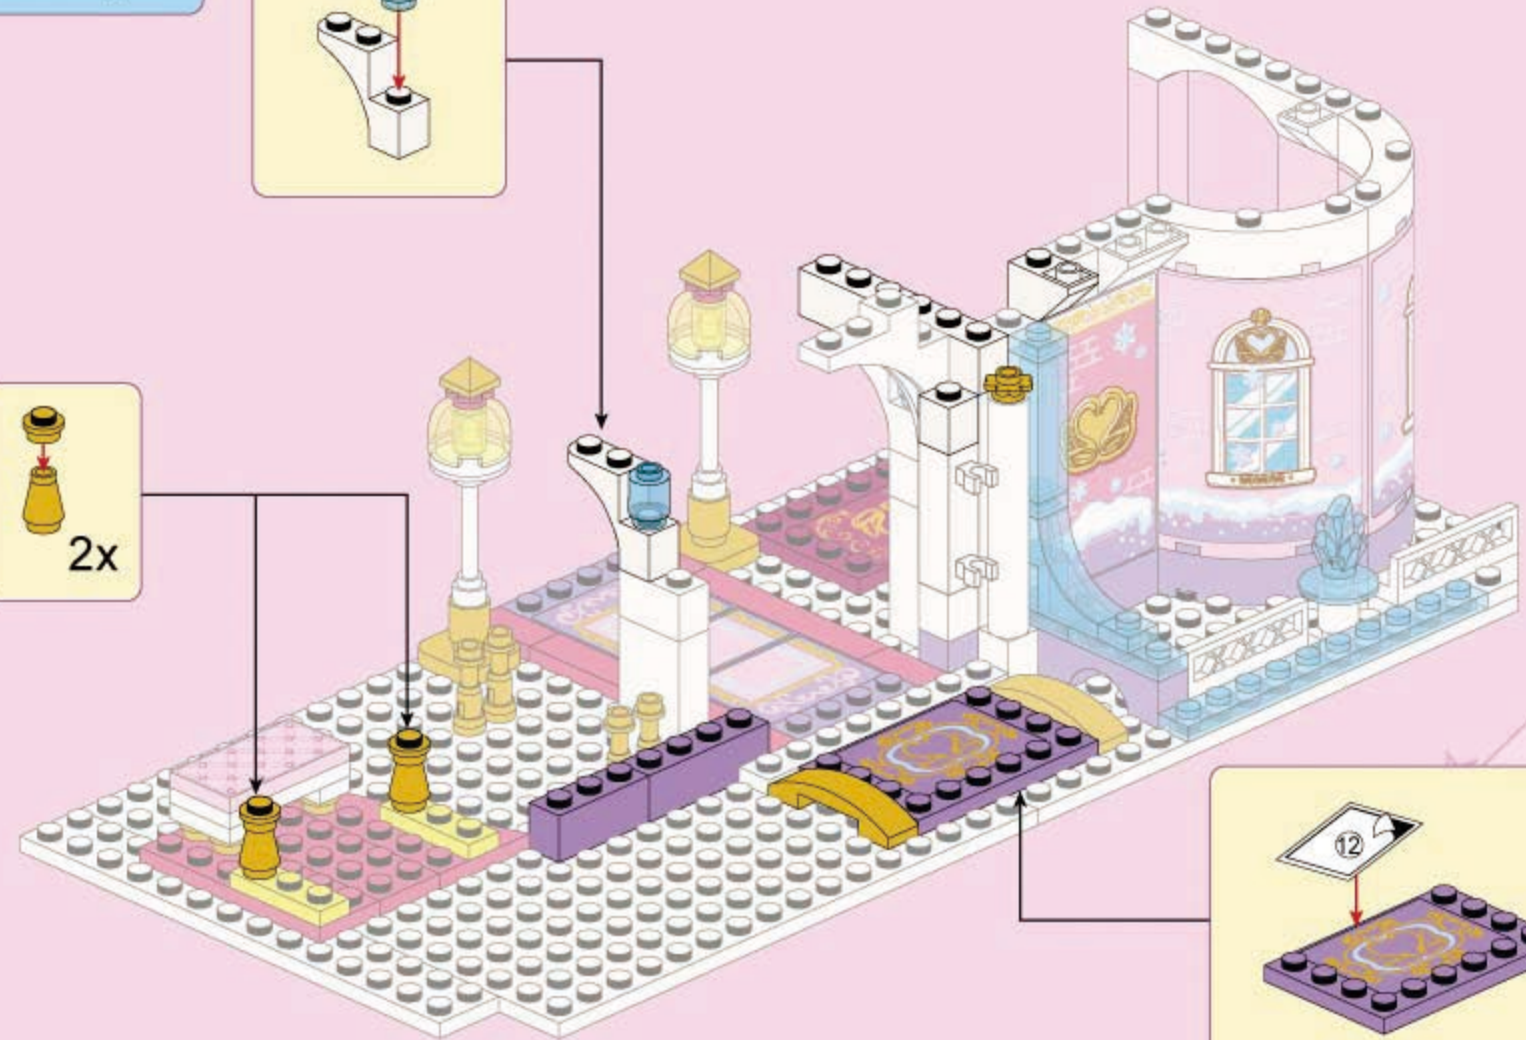

B12

B13

B14

- 1x 2x14 white Technic beam
- 2x14 (quantity)
- 1x white Technic 1/2
- 1x white Technic 1/2
- 1x white Technic 1/2
- 1x white Technic 1/2
- 1x red Technic 1x6 Technic beam
- 1x red Technic 1x6 Technic beam
- 1x red Technic 1x6 Technic beam
- 1x red Technic 1x6 Technic beam
- 2x yellow Technic axle pin
- 1x blue Technic 1/2
- 1x blue Technic 1/2
- 1x blue Technic 1/2
- 1x blue Technic 1/2

B15

B17

- 1x [Purple 1x6 Technic Brick]
- 1x [Purple 1x3 Technic Brick]
- 1x [Purple 1x2 Technic Brick]
- 1x [Blue 1x1 Technic Pin]
- 1x [White 1x6 Technic Brick]
- 1x [White 1x2 Technic Brick with 1x2 Technic Pin]
- 1x [White 1x2 Technic Brick]
- 1x [White 1x1 Technic Pin]
- 1x [Yellow 1x2 Technic Arch]
- 2x [Yellow 1x1 Technic Pin]
- 2x [Yellow 1x1 Technic Pin]
- 1x [Yellow 1x1 Technic Pin]