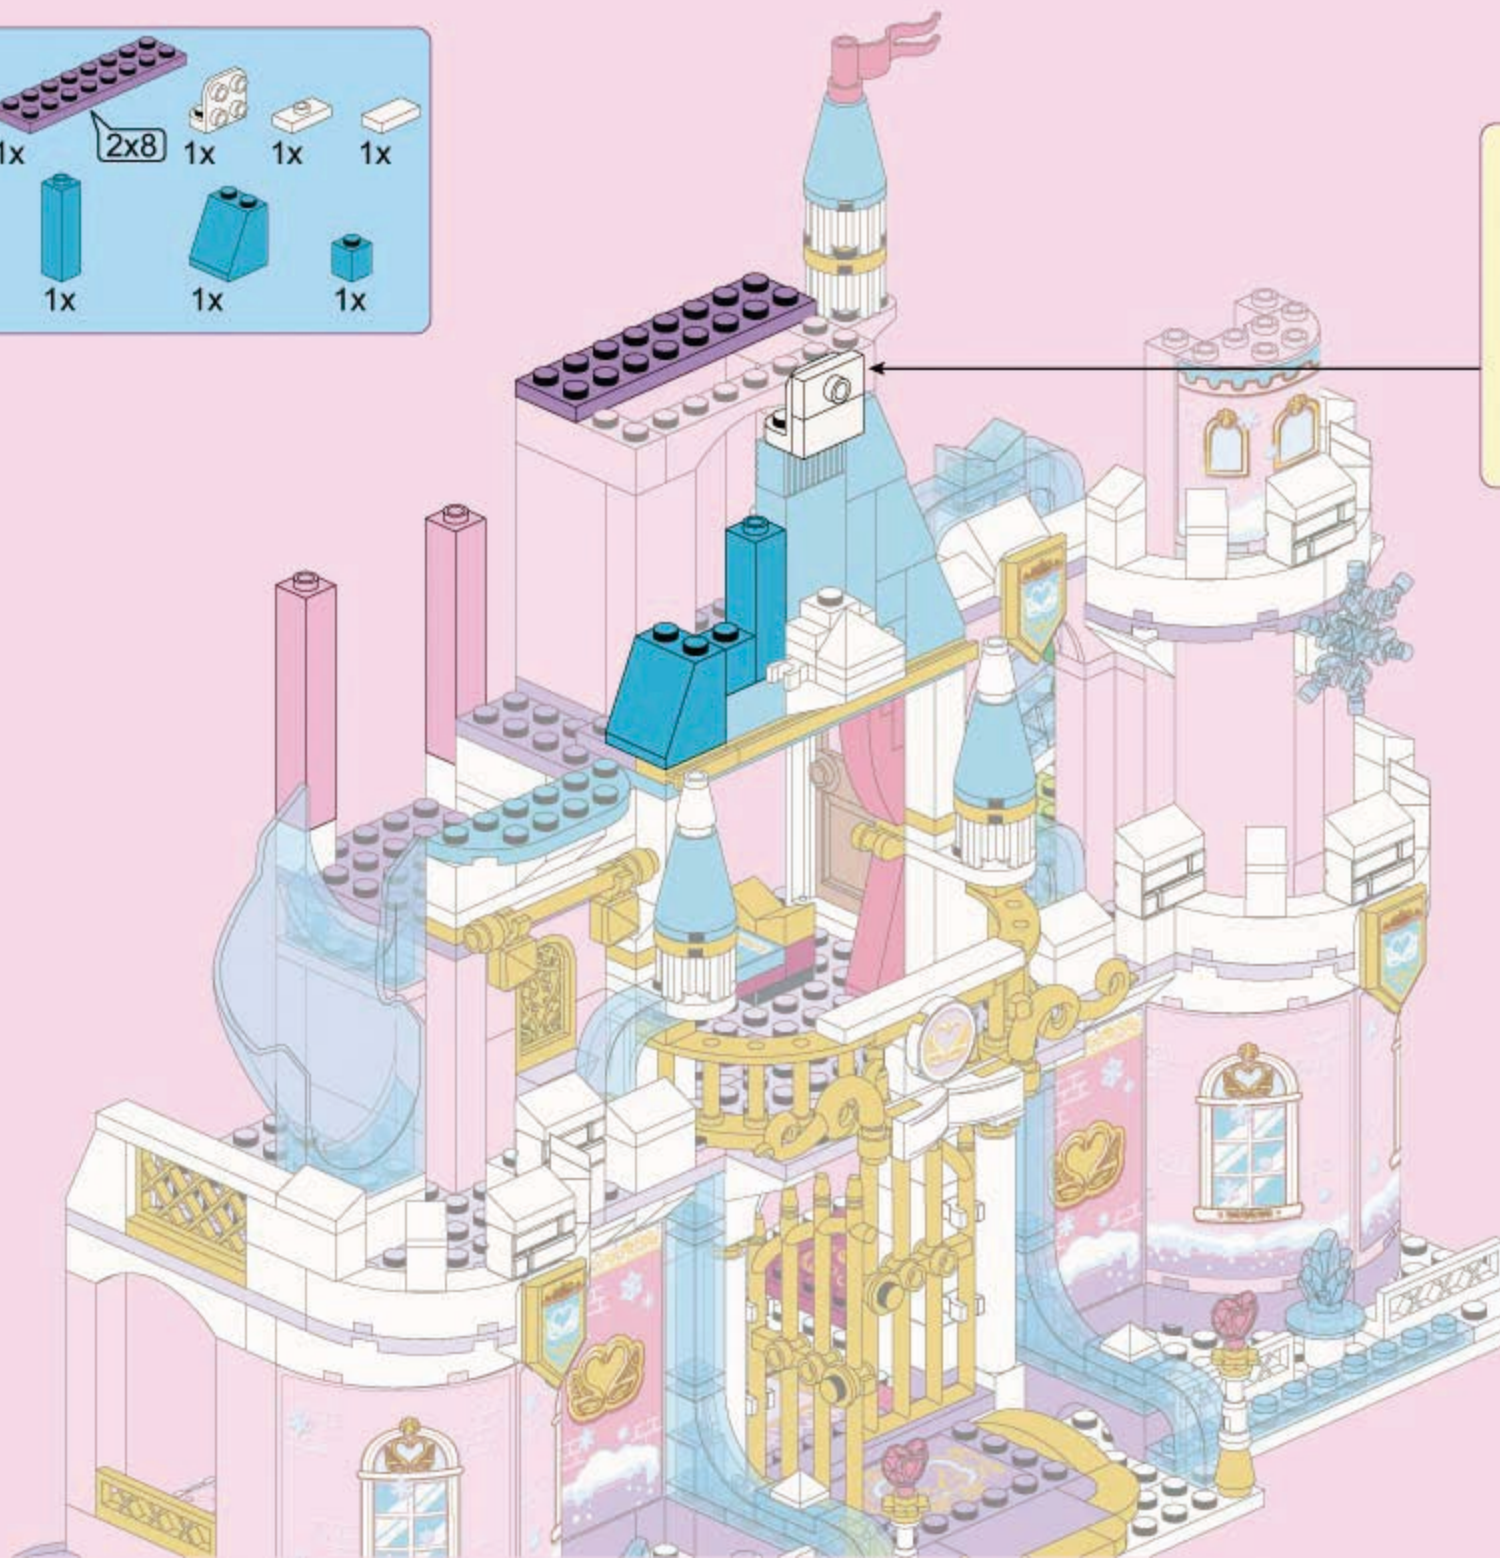

- 1 (Red 1x1 Pin)
- 2 (Red 1x1 Brick)
- 2x (Red 1x1 Brick)

B44

B45

B47

B48

B50

B51

B52

B53

B54

1x	1x	1x	1x
1x	2x	1x	

1

2

B55

B56

2x  2x  2x 

  2x

B57

B59

B60

B61

- 1x
- 1x
- 1x
- 1x
- 1x
- 1x
- 2x
- 1x

B62

- 1x [1x 24-hole white circular plate]
- 1x [1x 6-hole white circular plate]
- 4x [4x 1-hole white Technic pins]
- 1x [1x 1-hole white Technic pin]
- 1x [1x 1-hole white Technic pin]
- 3x [3x 1-hole white Technic pins]
- 1x [1x yellow Technic pin]
- 3x [3x 1-hole white Technic pins]

- 1 [1x white 1-hole Technic pin]
- 2 [2x white 1-hole Technic pins]
- 3 [3x white 1-hole Technic pins]
- 4 [4x white 1-hole Technic pins]

B63

- 1x (Blue snowflake)
- 1x (Blue cone)
- 1x (Blue cone)
- 1x (Small blue cone)
- 1x (White cone)
- 2x (Pink flag)
- 1x (Pink heart)
- 1x (Brown piece)
- 1x (Red piece)