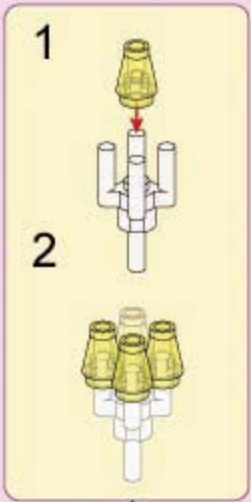

B4

B5

B6

B7

B8

B9

B10

B11

B12

B13

B14

- 1x 2x14 white Technic beam
- 2x14 (quantity)
- 1x white Technic 1/2
- 1x white Technic 1/2
- 1x white Technic 1/2
- 1x white Technic 1/2
- 1x red Technic 1x6 Technic beam
- 1x red Technic 1x6 Technic beam
- 1x red Technic 1x6 Technic beam
- 1x red Technic 1x6 Technic beam
- 2x yellow Technic axle pin
- 1x blue Technic 1/2
- 1x blue Technic 1/2
- 1x blue Technic 1/2
- 1x blue Technic 1/2