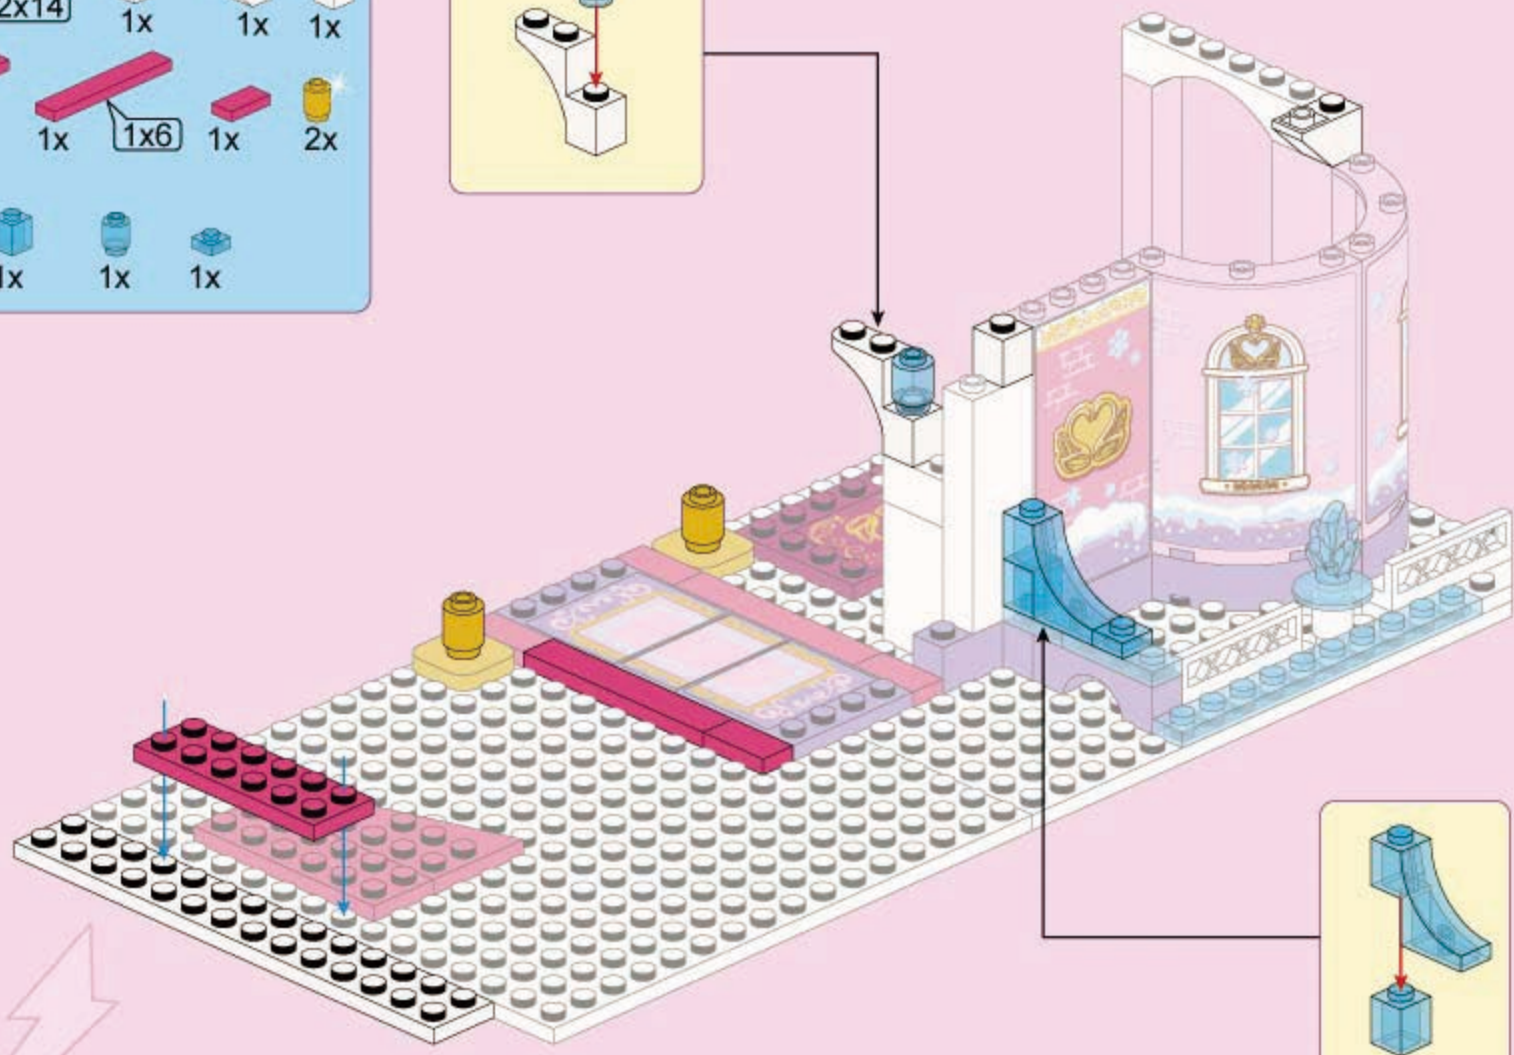

B12

B13

B14

- 1x 2x14 white Technic beam
- 2x14 (quantity)
- 1x white Technic 1/2
- 1x white Technic 1/2
- 1x white Technic 1/2
- 1x white Technic 1/2
- 1x red Technic 1x6 Technic beam
- 1x red Technic 1x6 Technic beam
- 1x red Technic 1x6 Technic beam
- 1x red Technic 1x6 Technic beam
- 2x yellow Technic axle pin
- 1x blue Technic 1/2
- 1x blue Technic 1/2
- 1x blue Technic 1/2
- 1x blue Technic 1/2

B15

B17

- 1x [Purple 1x6 Technic Brick]
- 1x [Purple 1x3 Technic Brick]
- 1x [Purple 1x2 Technic Brick]
- 1x [Blue 1x1 Technic Pin]
- 1x [White 1x6 Technic Brick]
- 1x [White 1x2 Technic Brick with 1x2 Technic Pin]
- 1x [White 1x2 Technic Brick]
- 1x [White 1x1 Technic Pin]
- 1x [Yellow 1x2 Technic Arch]
- 2x [Yellow 1x1 Technic Pin]
- 2x [Yellow 1x1 Technic Pin]
- 1x [Yellow 1x1 Technic Pin]