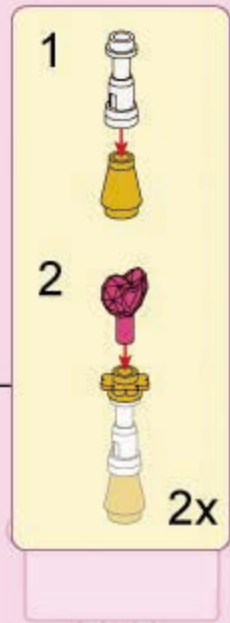

B18

B19

B20

B21

- 1x (white 1x4 Technic beam)
- 1x (white 1x6 Technic beam)
- 1x (white 1x3 Technic beam)
- 1x (gold Technic bush)
- 1x (pink 1x3 Technic brick)
- 1x (pink 1x2 Technic brick)
- 1x (purple 1x1 Technic brick)
- 2x (purple Technic arch)

B22

B23

B24

B25

B26

B27

8x18

2x