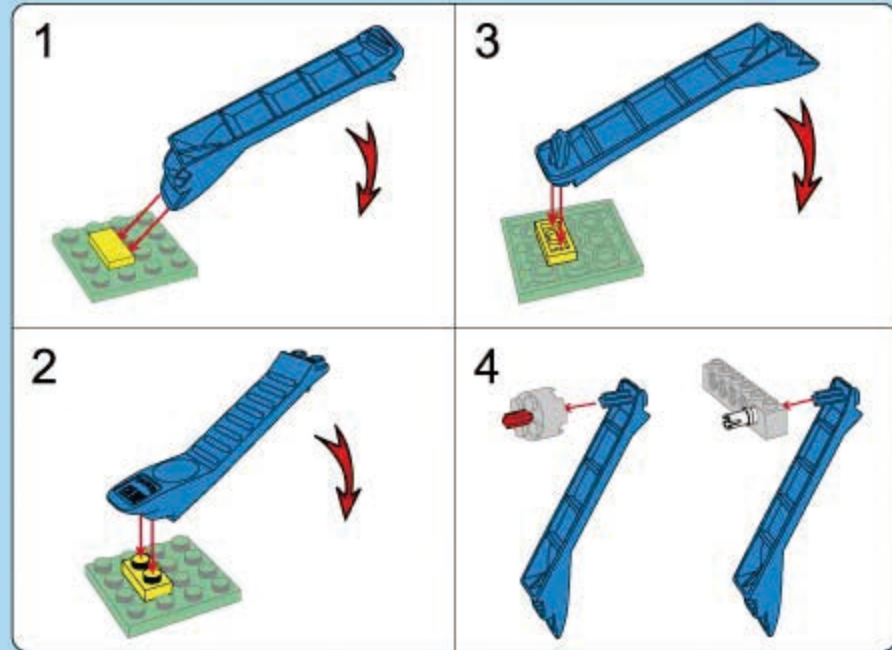

拆件器使用方法，仅为示例

Usage of Brick Separator, Just for the sample