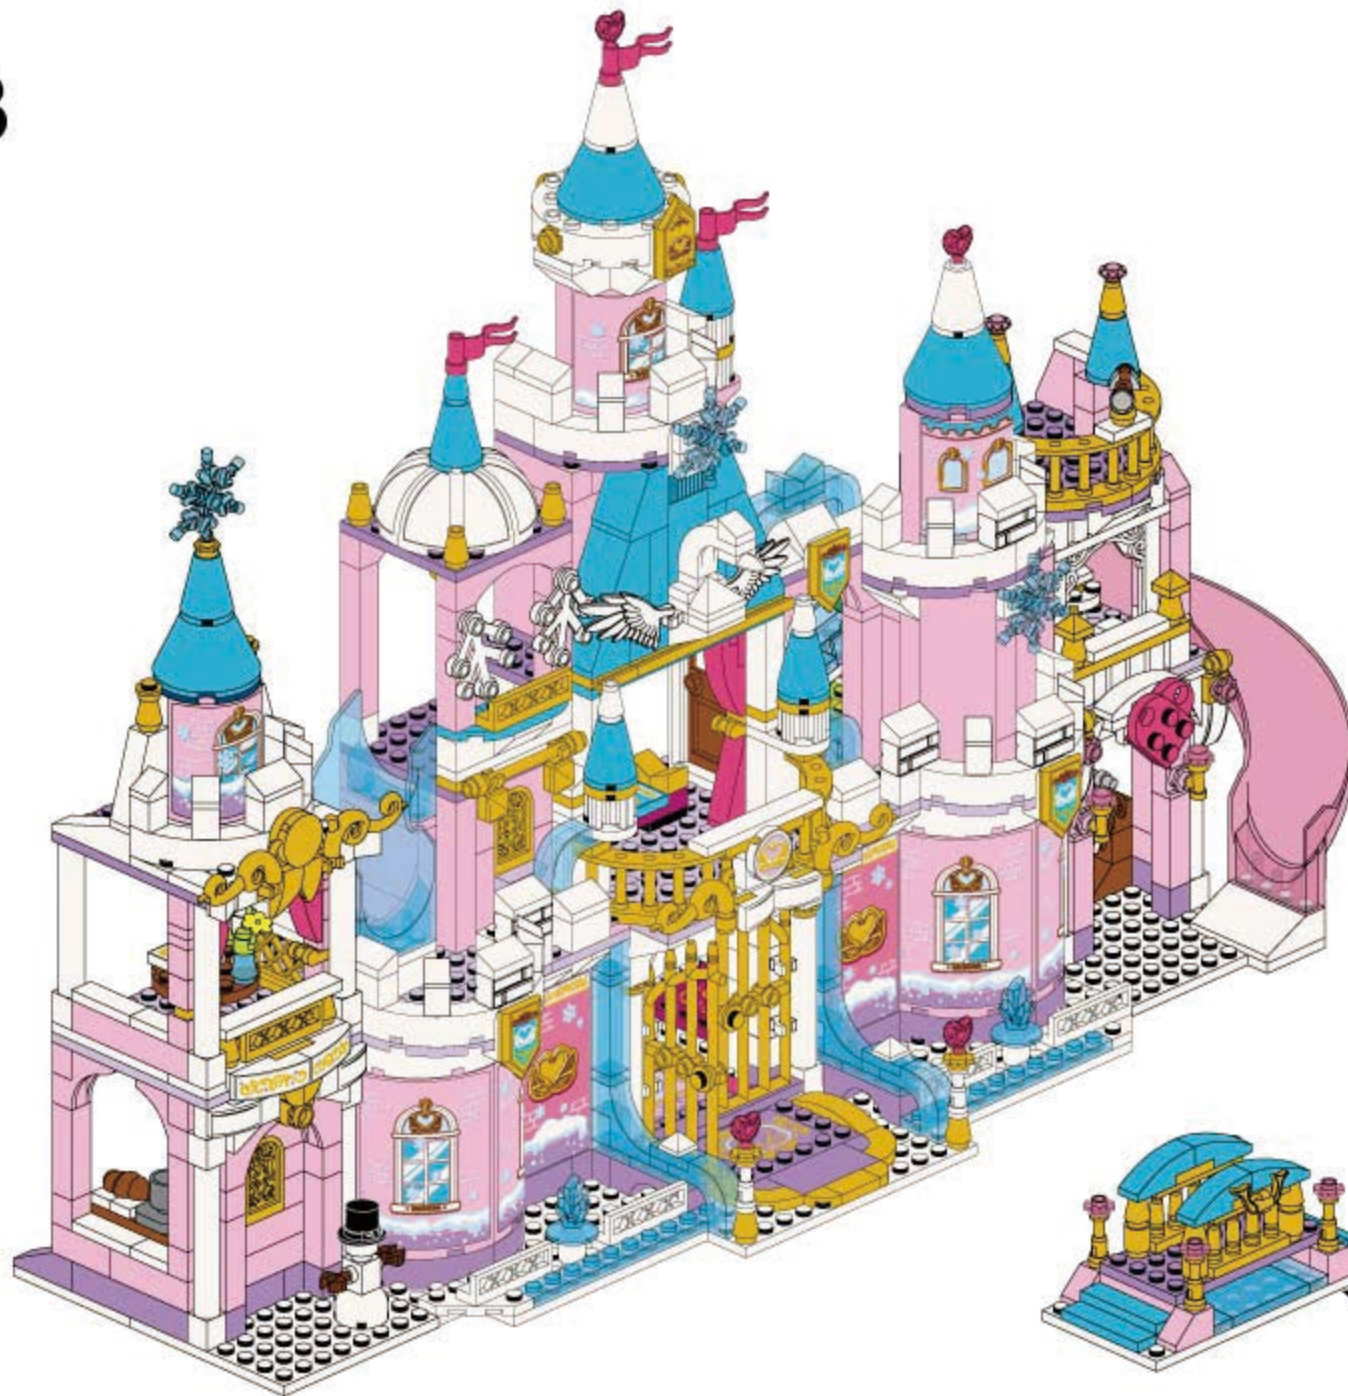

Qman

2616

Ages: 6+

Minifigs: X4

PCS: 801

Princess Leah

There are more places worthy exploring at its behind.

Snowy Swan Castle

- 1 [1x white 1-hole Technic pin]
- 2 [2x white 1-hole Technic pins]
- 3 [3x white 1-hole Technic pins]
- 4 [4x white 1-hole Technic pins]

B63

- 1x (Blue snowflake)
- 1x (Blue cone)
- 1x (Blue cone)
- 1x (Small blue cone)
- 1x (White cone)
- 2x (Pink flag)
- 1x (Pink heart)
- 1x (Brown piece)
- 1x (Red piece)

2615

1

2

3

Princess Leah

2616

2613-1
Gate of Innocence

2613-2
Pavilion of Loyalty

2613-3
Garden of Spring

2613-4
Astrology Tower

2614
Royal Parade Carriage

2615
Snowflake Overlooking House

2616
Snowy Swan Castle