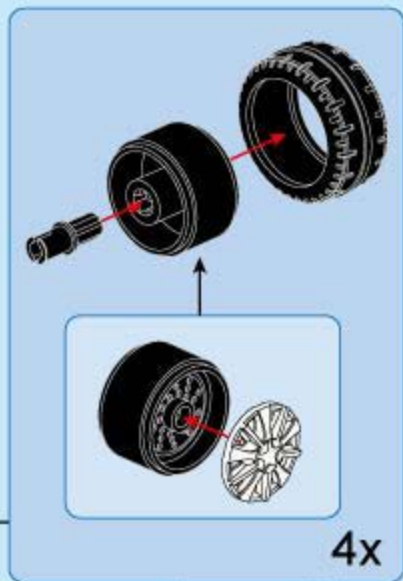

27

28

29

30

- 1x [Red 1x4 Technic Beam]
- 1x [Black 1x4 Technic Beam]
- 1x [Red Technic Pin]
- 1x [Red Technic Pin]
- 2x [Grey Technic Pin]

31

- 2x [Red 1x2 Technic Brick]
- 1x [Black 1x4 Technic Beam]
- 1x [Black 1x2 Technic Brick]
- 2x [Red 1x2 Technic Brick with Hole]
- 1x [Black Technic Pin]
- 1x [Black Technic Pin]
- 1x [Black Technic Pin]

- 1 [Black 1x4 Technic Beam]
- 2 [Black 1x2 Technic Brick]

- 1 [Red 1x2 Technic Brick with Hole]
- 2 [White Technic Pin]

32

4x

4x

4x

4x

4201-5