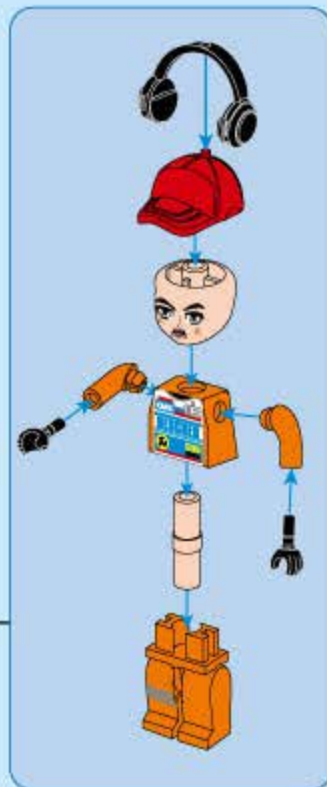

MineCity

4203

Ages: 6+

Minifigs: X3

PCS: 423

Limit Emergency Maintenance

拆件器使用方法，仅为示例

Usage of Brick Separator, Just for the sample