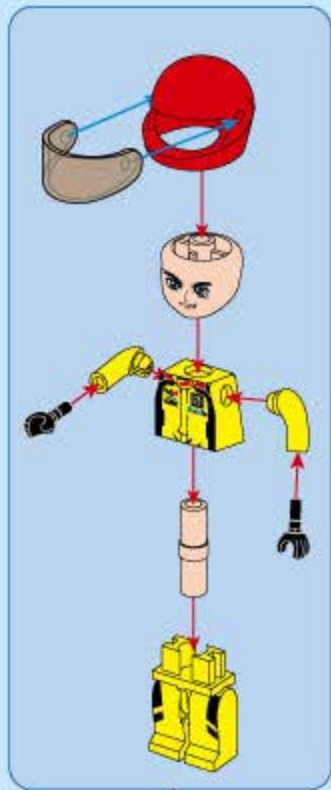

MineCity

4203

Ages: 6+

Minifigs: X3

PCS: 423

Limit Emergency Maintenance

拆件器使用方法，仅为示例

Usage of Brick Separator, Just for the sample