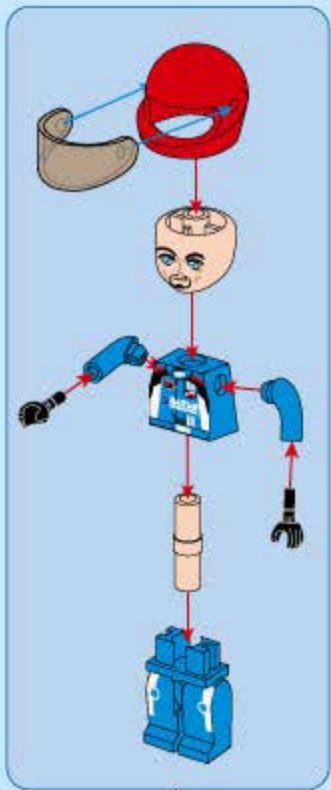

MineCity

4203

Ages: 6+

Minifigs: X3

PCS: 423

Limit Emergency Maintenance

拆件器使用方法，仅为示例

Usage of Brick Separator, Just for the sample