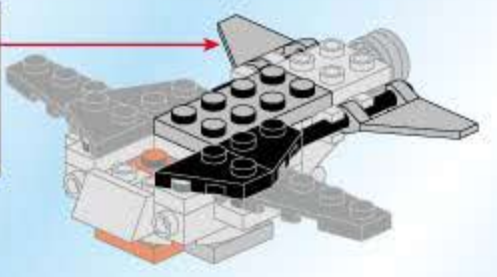

Combat Zones Series

1411-4

Ages: 6+

Pcs: 81

COMET FIGHTER

A7

- 2x [grey 1x2 Technic brick with hole]
- 2x [black 1x2 Technic brick with hole]
- 2x [black 1x2 Technic brick with hole]
- 1x [grey 1x4 Technic brick with hole]

A8

- 1x [grey 1x2 Technic brick with hole]
- 2x [grey 1x2 Technic brick with hole]
- 1x [red 1x2 Technic brick with hole]
- 1x [red 1x2 Technic brick with hole]

A1

- 2x [grey 1x2 Technic brick with hole]
- 1x [red 1x2 Technic brick with hole]
- 2x [grey 1x2 Technic brick with hole]
- 1x [grey 1x2 Technic brick with hole]