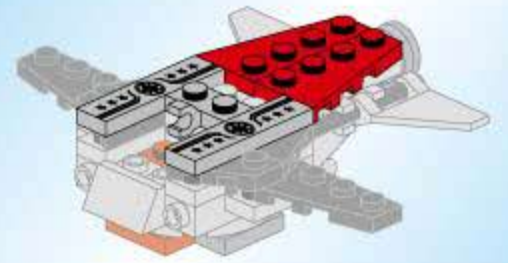

Combat Zones Series

1411-4

Ages: 6+

Pcs: 81

COMET FIGHTER

A7

- 2x [grey 1x2 Technic brick with hole]
- 2x [black 1x2 Technic brick with hole]
- 2x [black 1x2 Technic brick with hole]
- 1x [grey 1x4 Technic brick with hole]

A8

- 1x [grey 1x2 Technic brick with hole]
- 2x [grey 1x2 Technic brick with hole]
- 1x [red 1x2 Technic brick with hole]
- 1x [red 1x2 Technic brick with hole]

A1

- 2x [grey 1x2 Technic brick with hole]
- 1x [red 1x2 Technic brick with hole]
- 2x [grey 1x2 Technic brick with hole]
- 1x [grey 1x2 Technic brick with hole]