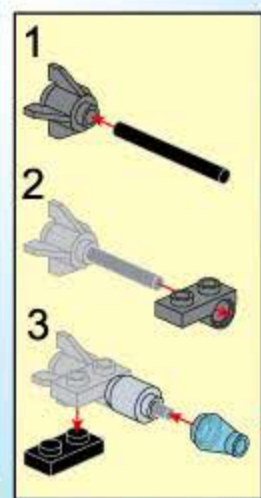

A9

- 1x [blue 1x2 Technic brick with hole]
- 1x [grey 1x2 Technic brick with hole]
- 1x [grey 1x2 Technic brick with hole]
- 1x [black 1x2 Technic brick with hole]
- 2x [black 1x2 Technic brick with hole]
- 1x [black 1x2 Technic brick with hole]
- 1x [black 1x2 Technic brick with hole]
- 1x [grey 1x2 Technic brick with hole]
- 1x [grey 1x2 Technic brick with hole]