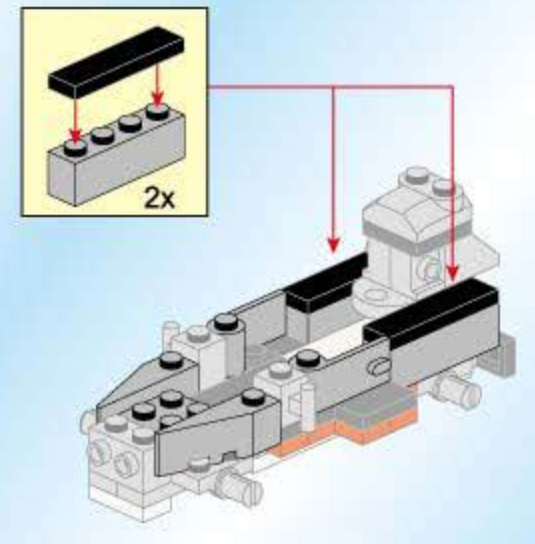

1406-5

Ages: 6+
Pcs: 77

Combat Zones Series

LIGHTNING CHARIOT

A6

- 1x (grey 1x4 Technic brick)
- 2x (grey 1x4 Technic brick)
- 1x (grey 1x4 Technic brick)
- 1x (grey 1x4 Technic brick)
- 2x (black 1x4 Technic brick)