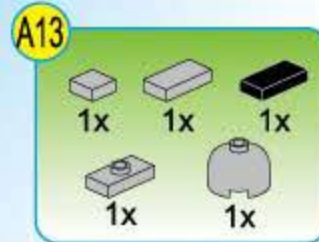

Combat Zones Series

1406-3

Ages: 6+

Pcs: 74

SEA WOLF CLASS SSN

B7

- 1x [Black 1x2 Technic Brick]
- 1x [Grey 1x2 Technic Brick]
- 1x [Grey 1x2 Technic Brick]
- 1x [Grey 1x2 Technic Brick]
- 1x [Grey 1x2 Technic Brick]
- 1x [Grey 1x2 Technic Brick]

B8

- 2x [Grey 1x2 Technic Brick]
- 2x [Grey 1x2 Technic Brick]

1 [Grey 1x2 Technic Brick]

2 [Grey 1x2 Technic Brick]

3 [Grey 1x2 Technic Brick]

B1

- 1x [Red 1x2 Technic Brick]
- 1x [Red 1x2 Technic Brick]
- 1x [Red 1x2 Technic Brick]