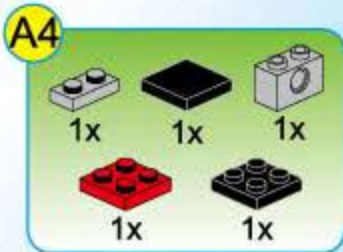

Combat Zones Series

1406-3

Ages: 6+

Pcs: 74

SEA WOLF CLASS SSN

B7

- 1x [Black 1x2 Technic Brick]
- 1x [Grey 1x2 Technic Brick]
- 1x [Grey 1x2 Technic Brick]
- 1x [Grey 1x2 Technic Brick]
- 1x [Grey 1x2 Technic Brick]
- 1x [Grey 1x2 Technic Brick]

B8

- 2x [Grey 1x2 Technic Brick]
- 2x [Grey 1x2 Technic Brick]

1 [Grey 1x2 Technic Brick]

2 [Grey 1x2 Technic Brick]

3 [Grey 1x2 Technic Brick]

B1

- 1x [Red 1x2 Technic Brick]
- 1x [Red 1x2 Technic Brick]
- 1x [Red 1x2 Technic Brick]

B2

- 1x [Black 1x2 Technic Brick]
- 2x4 [Red 2x4 Technic Brick]
- 1x [Red 1x2 Technic Brick]

B9

- 2x [Grey 1x2 Technic Brick]
- 2x [Grey 1x2 Technic Brick]
- 2x [Grey 1x2 Technic Brick]

B10

- 2x [Blue 1x2 Technic Brick]
- 1x [Grey 1x2 Technic Brick]
- 1x [Grey 1x2 Technic Brick]
- 1x [Grey 1x2 Technic Brick]
- 1x [Grey 1x2 Technic Brick]
- 1x [Black 1x2 Technic Brick]
- 2x4 [Red 2x4 Technic Brick]