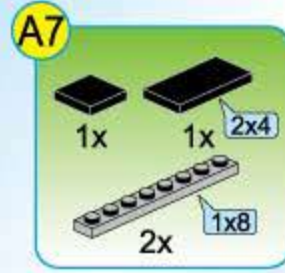

Combat Zones Series

1406-3

Ages: 6+

Pcs: 74

SEA WOLF CLASS SSN

B7

- 1x [Black 1x2 Technic Brick]
- 1x [Grey 1x2 Technic Brick]
- 1x [Grey 1x2 Technic Brick]
- 1x [Grey 1x2 Technic Brick]
- 1x [Grey 1x2 Technic Brick]
- 1x [Grey 1x2 Technic Brick]

B8

- 2x [Grey 1x2 Technic Brick]
- 2x [Grey 1x2 Technic Brick]

1 [Grey 1x2 Technic Brick]

2 [Grey 1x2 Technic Brick]

3 [Grey 1x2 Technic Brick]

B1

- 1x [Red 1x2 Technic Brick]
- 1x [Red 1x2 Technic Brick]
- 1x [Red 1x2 Technic Brick]

B2

- 1x [Black 1x2 Technic Brick]
- 2x4 [Red 2x4 Technic Brick]
- 1x [Red 1x2 Technic Brick]

B9

- 2x [Grey 1x2 Technic Brick]
- 2x [Grey 1x2 Technic Brick]
- 2x [Grey 1x2 Technic Brick]

B10

- 2x [Blue 1x2 Technic Brick]
- 1x [Grey 1x2 Technic Brick]
- 1x [Grey 1x2 Technic Brick]
- 1x [Grey 1x2 Technic Brick]
- 1x [Grey 1x2 Technic Brick]
- 1x [Black 1x2 Technic Brick]
- 2x4 [Red 2x4 Technic Brick]