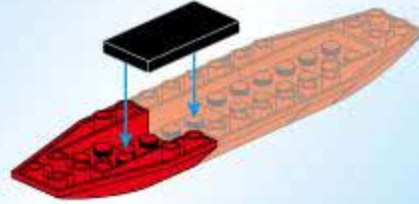

Combat Zones Series

1406-3

Ages: 6+

Pcs: 74

SEA WOLF CLASS SSN

B7

- 1x [Black 1x2 Technic Brick]
- 1x [Grey 1x2 Technic Brick]
- 1x [Grey 1x2 Technic Brick]
- 1x [Grey 1x2 Technic Brick]
- 1x [Grey 1x2 Technic Brick]
- 1x [Grey 1x2 Technic Brick]

B8

- 2x [Grey 1x2 Technic Brick]
- 2x [Grey 1x2 Technic Brick]

1 [Grey 1x2 Technic Brick]

2 [Grey 1x2 Technic Brick]

3 [Grey 1x2 Technic Brick]

B1

- 1x [Red 1x2 Technic Brick]
- 1x [Red 1x2 Technic Brick]
- 1x [Red 1x2 Technic Brick]