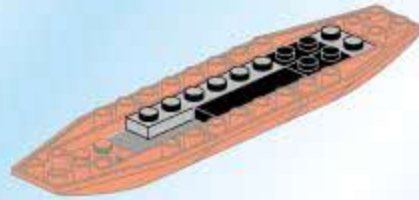

Combat Zones Series

1406-3

Ages: 6+

Pcs: 74

SEA WOLF CLASS SSN

B7

- 1x [Black 1x2 Technic Brick]
- 1x [Grey 1x2 Technic Brick]
- 1x [Grey 1x2 Technic Brick]
- 1x [Grey 1x2 Technic Brick]
- 1x [Grey 1x2 Technic Brick]
- 1x [Grey 1x2 Technic Brick]

B8

- 2x [Grey 1x2 Technic Brick]
- 2x [Grey 1x2 Technic Brick]

1 [Grey 1x2 Technic Brick]

2 [Grey 1x2 Technic Brick]

3 [Grey 1x2 Technic Brick]

B1

- 1x [Red 1x2 Technic Brick]
- 1x [Red 1x2 Technic Brick]
- 1x [Red 1x2 Technic Brick]