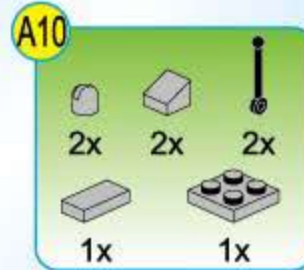

Combat Zones Series

1406-3

Ages: 6+

Pcs: 74

SEA WOLF CLASS SSN

B7

- 1x [Black 1x2 Technic Brick]
- 1x [Grey 1x2 Technic Brick]
- 1x [Grey 1x2 Technic Brick]
- 1x [Grey 1x2 Technic Brick]
- 1x [Grey 1x2 Technic Brick]
- 1x [Grey 1x2 Technic Brick]

B8

- 2x [Grey 1x2 Technic Brick]
- 2x [Grey 1x2 Technic Brick]

1 [Grey 1x2 Technic Brick]

2 [Grey 1x2 Technic Brick]

3 [Grey 1x2 Technic Brick]

B1

- 1x [Red 1x2 Technic Brick]
- 1x [Red 1x2 Technic Brick]
- 1x [Red 1x2 Technic Brick]