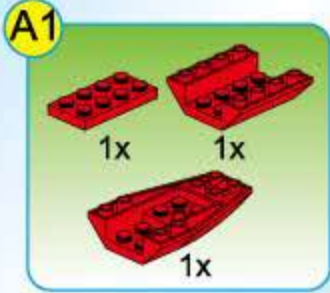

Combat Zones Series

1406-3

Ages: 6+

Pcs: 74

SEA WOLF CLASS SSN

B7

- 1x [Black 1x2 Technic Brick]
- 1x [Grey 1x2 Technic Brick]
- 1x [Grey 1x2 Technic Brick]
- 1x [Grey 1x2 Technic Brick]
- 1x [Grey 1x2 Technic Brick]
- 1x [Grey 1x2 Technic Brick]

B8

- 2x [Grey 1x2 Technic Brick]
- 2x [Grey 1x2 Technic Brick]

1 [Grey 1x2 Technic Brick]

2 [Grey 1x2 Technic Brick]

3 [Grey 1x2 Technic Brick]

B1

- 1x [Red 1x2 Technic Brick]
- 1x [Red 1x2 Technic Brick]
- 1x [Red 1x2 Technic Brick]