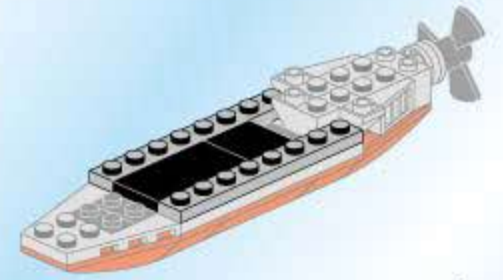

Combat Zones Series

1406-3

Ages: 6+

Pcs: 74

SEA WOLF CLASS SSN

B7

- 1x [Black 1x2 Technic Brick]
- 1x [Grey 1x2 Technic Brick]
- 1x [Grey 1x2 Technic Brick]
- 1x [Grey 1x2 Technic Brick]
- 1x [Grey 1x2 Technic Brick]
- 1x [Grey 1x2 Technic Brick]

B8

- 2x [Grey 1x2 Technic Brick]
- 2x [Grey 1x2 Technic Brick]

1 [Grey 1x2 Technic Brick]

2 [Grey 1x2 Technic Brick]

3 [Grey 1x2 Technic Brick]

B1

- 1x [Red 1x2 Technic Brick]
- 1x [Red 1x2 Technic Brick]
- 1x [Red 1x2 Technic Brick]