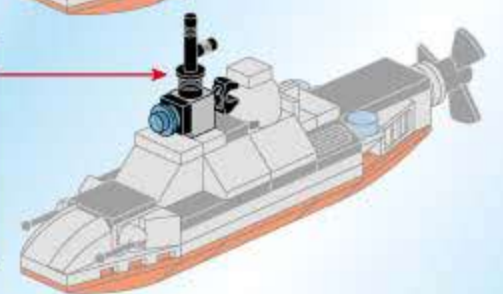

Combat Zones Series

1406-3

Ages: 6+

Pcs: 74

SEA WOLF CLASS SSN

B7

- 1x [Black 1x2 Technic Brick]
- 1x [Grey 1x2 Technic Brick]
- 1x [Grey 1x2 Technic Brick]
- 1x [Grey 1x2 Technic Brick]
- 1x [Grey 1x2 Technic Brick]
- 1x [Grey 1x2 Technic Brick]