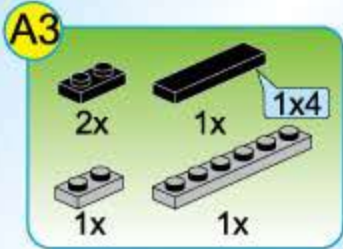

Combat Zones Series

1406-3

Ages: 6+

Pcs: 74

SEA WOLF CLASS SSN

B7

- 1x [Black 1x2 Technic Brick]
- 1x [Grey 1x2 Technic Brick]
- 1x [Grey 1x2 Technic Brick]
- 1x [Grey 1x2 Technic Brick]
- 1x [Grey 1x2 Technic Brick]
- 1x [Grey 1x2 Technic Brick]

B8

- 2x [Grey 1x2 Technic Brick]
- 2x [Grey 1x2 Technic Brick]

1 [Grey 1x2 Technic Brick]

2 [Grey 1x2 Technic Brick]

3 [Grey 1x2 Technic Brick]

B1

- 1x [Red 1x2 Technic Brick]
- 1x [Red 1x2 Technic Brick]
- 1x [Red 1x2 Technic Brick]