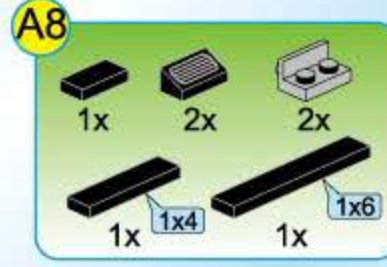

Combat Zones Series

1406-3

Ages: 6+

Pcs: 74

SEA WOLF CLASS SSN

B7

- 1x [Black 1x2 Technic Brick]
- 1x [Grey 1x2 Technic Brick]
- 1x [Grey 1x2 Technic Brick]
- 1x [Grey 1x2 Technic Brick]
- 1x [Grey 1x2 Technic Brick]
- 1x [Grey 1x2 Technic Brick]

B8

- 2x [Grey 1x2 Technic Brick]
- 2x [Grey 1x2 Technic Brick]

1 [Grey 1x2 Technic Brick]

2 [Grey 1x2 Technic Brick]

3 [Grey 1x2 Technic Brick]

B1

- 1x [Red 1x2 Technic Brick]
- 1x [Red 1x2 Technic Brick]
- 1x [Red 1x2 Technic Brick]

B2

- 1x [Black 1x2 Technic Brick]
- 2x4 [Red 2x4 Technic Brick]
- 1x [Red 1x2 Technic Brick]

B9

- 2x [Grey 1x2 Technic Brick]
- 2x [Grey 1x2 Technic Brick]
- 2x [Grey 1x2 Technic Brick]

B10

- 2x [Blue 1x2 Technic Brick]
- 1x [Grey 1x2 Technic Brick]
- 1x [Grey 1x2 Technic Brick]
- 1x [Grey 1x2 Technic Brick]
- 1x [Grey 1x2 Technic Brick]
- 1x [Black 1x2 Technic Brick]
- 2x4 [Red 2x4 Technic Brick]