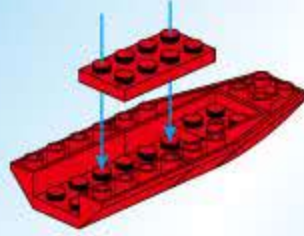

Combat Zones Series

1406-3

Ages: 6+

Pcs: 74

SEA WOLF CLASS SSN

B7

- 1x [Black 1x2 Technic Brick]
- 1x [Grey 1x2 Technic Brick]
- 1x [Grey 1x2 Technic Brick]
- 1x [Grey 1x2 Technic Brick]
- 1x [Grey 1x2 Technic Brick]
- 1x [Grey 1x2 Technic Brick]

B8

- 2x [Grey 1x2 Technic Brick]
- 2x [Grey 1x2 Technic Brick]

1 [Grey 1x2 Technic Brick]

2 [Grey 1x2 Technic Brick]

3 [Grey 1x2 Technic Brick]

B1

- 1x [Red 1x2 Technic Brick]
- 1x [Red 1x2 Technic Brick]
- 1x [Red 1x2 Technic Brick]

B2

- 1x [Black 1x2 Technic Brick]
- 2x4 [Red 2x4 Technic Brick]
- 1x [Red 1x2 Technic Brick]

B9

- 2x [Grey 1x2 Technic Brick]
- 2x [Grey 1x2 Technic Brick]
- 2x [Grey 1x2 Technic Brick]

B10

- 2x [Blue 1x2 Technic Brick]
- 1x [Grey 1x2 Technic Brick]
- 1x [Grey 1x2 Technic Brick]
- 1x [Grey 1x2 Technic Brick]
- 1x [Grey 1x2 Technic Brick]
- 1x [Black 1x2 Technic Brick]
- 2x4 [Red 2x4 Technic Brick]