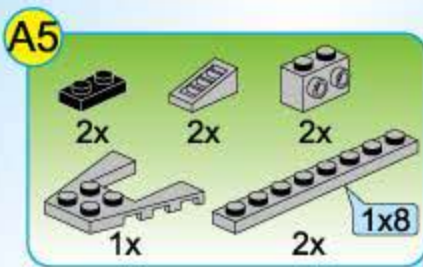

Combat Zones Series

1406-3

Ages: 6+

Pcs: 74

SEA WOLF CLASS SSN

B7

- 1x [Black 1x2 Technic Brick]
- 1x [Grey 1x2 Technic Brick]
- 1x [Grey 1x2 Technic Brick]
- 1x [Grey 1x2 Technic Brick]
- 1x [Grey 1x2 Technic Brick]
- 1x [Grey 1x2 Technic Brick]

B8

- 2x [Grey 1x2 Technic Brick]
- 2x [Grey 1x2 Technic Brick]

1 [Grey 1x2 Technic Brick]

2 [Grey 1x2 Technic Brick]

3 [Grey 1x2 Technic Brick]

B1

- 1x [Red 1x2 Technic Brick]
- 1x [Red 1x2 Technic Brick]
- 1x [Red 1x2 Technic Brick]