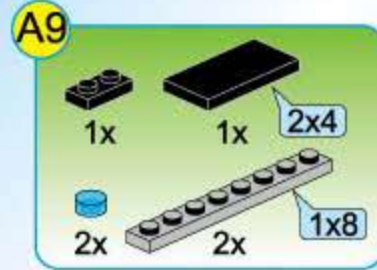

Combat Zones Series

1406-3

Ages: 6+

Pcs: 74

SEA WOLF CLASS SSN

B7

- 1x [Black 1x2 Technic Brick]
- 1x [Grey 1x2 Technic Brick]
- 1x [Grey 1x2 Technic Brick]
- 1x [Grey 1x2 Technic Brick]
- 1x [Grey 1x2 Technic Brick]
- 1x [Grey 1x2 Technic Brick]

B8

- 2x [Grey 1x2 Technic Brick]
- 2x [Grey 1x2 Technic Brick]

1 [Grey 1x2 Technic Brick]

2 [Grey 1x2 Technic Brick]

3 [Grey 1x2 Technic Brick]

B1

- 1x [Red 1x2 Technic Brick]
- 1x [Red 1x2 Technic Brick]
- 1x [Red 1x2 Technic Brick]

B2

- 1x [Black 1x2 Technic Brick]
- 2x4 [Red 2x4 Technic Brick]
- 1x [Red 1x2 Technic Brick]

B9

- 2x [Grey 1x2 Technic Brick]
- 2x [Grey 1x2 Technic Brick]
- 2x [Grey 1x2 Technic Brick]

B10

- 2x [Blue 1x2 Technic Brick]
- 1x [Grey 1x2 Technic Brick]
- 1x [Grey 1x2 Technic Brick]
- 1x [Grey 1x2 Technic Brick]
- 1x [Grey 1x2 Technic Brick]
- 1x [Black 1x2 Technic Brick]
- 2x4 [Red 2x4 Technic Brick]