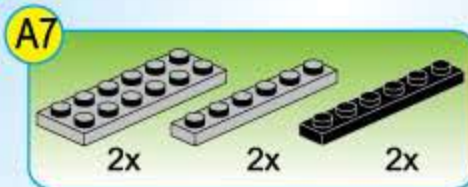

Combat Zones Series

1406-1

Ages: 6+

Pcs: 85

ARMOR VEHICKE

Deformation
Directly