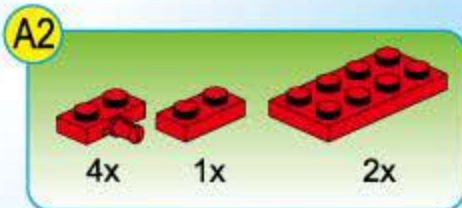

Combat Zones Series

1406-1

Ages: 6+

Pcs: 85

ARMOR VEHICKE

Deformation
Directly