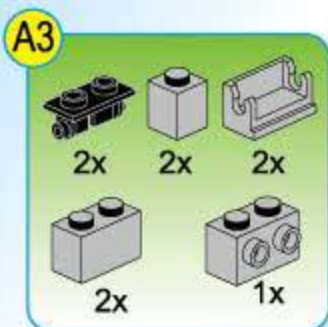

Combat Zones Series

1406-1

Ages: 6+

Pcs: 85

ARMOR VEHICKE

Deformation
Directly