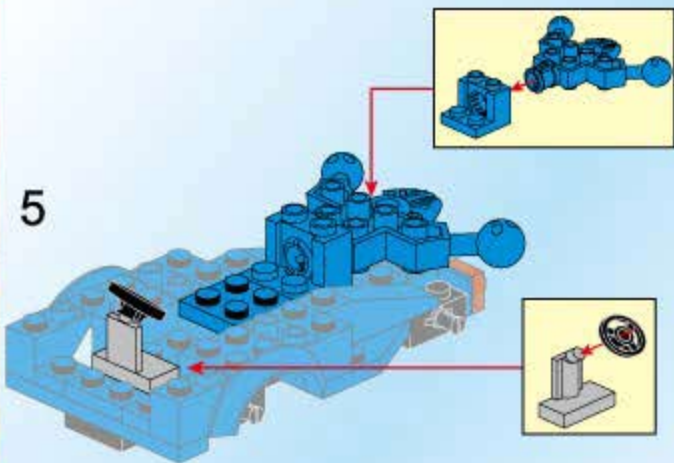

# DESTROYER ARES

Qman

1404-3

Ages: 6+

PCS: 84

MISSILE LAUNCHER

9

- 1
- 2
- 3
- 4