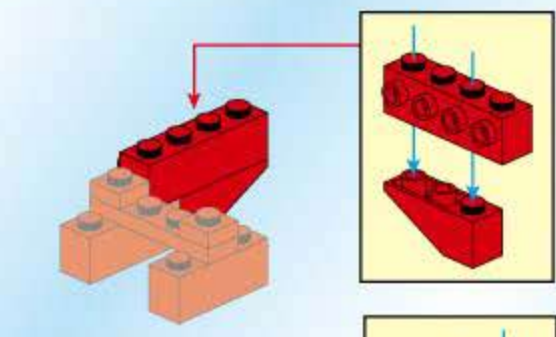

1410-1

Ages: 6+
Pcs: 80

THE LEGEND OF CHARIOT
DIRECTLY TRANSFORMS INTO

ASSAULT FIREBOAT

1

2x

1x

2

2x

3

1x

1x

4

1x

1x

5

1x

1x

6

1x 2x 2x

2x 1x

1x 2x

1

2

3

4

5

7

2x

1x

1x

8

2x 2x 2x

2x 1x6