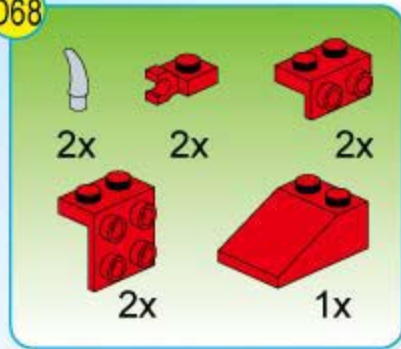

D66

D67

D68

D69

D70

- 2x (White curved piece)
- 1x (Red 1x2 Technic brick with 2 holes)
- 1x (Red 1x2 Technic brick with 2 holes)
- 2x (Grey 1x2 Technic brick with 2 holes)
- 2x (Red 1x2 Technic brick with 2 holes)
- 2x (Red 1x2 Technic brick with 2 holes)
- 2x (Red 1x2 Technic brick)
- 1x (Red 2x3 Technic plate)
- 2x (Red 2x3 Technic plate)
- 2x (Red curved piece)
- 1x (Yellow 1x2 Technic brick with 2 holes)
- 1x (Yellow 1x2 Technic brick with 2 holes)