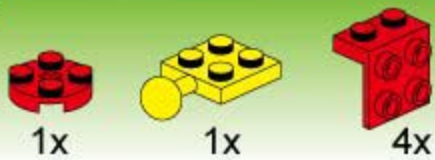

D66

D67

D68

D69

D70

- 2x (White curved piece)
- 1x (Red 1x2 Technic brick with 2 holes)
- 1x (Red 1x2 Technic brick with 2 holes)
- 2x (Grey 1x2 Technic brick with 2 holes)
- 2x (Red 1x2 Technic brick with 2 holes)
- 2x (Red 1x2 Technic brick with 2 holes)
- 2x (Red 1x2 Technic brick)
- 1x (Red 2x3 Technic plate)
- 2x (Red 2x3 Technic plate)
- 2x (Red curved piece)
- 1x (Yellow 1x2 Technic brick with 2 holes)
- 1x (Yellow 1x2 Technic brick with 2 holes)