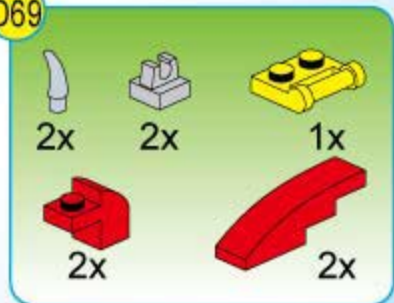

D66

D67

D68

D69

D70

- 2x (White curved piece)
- 1x (Red 1x2 Technic brick with 2 holes)
- 1x (Red 1x2 Technic brick with 2 holes)
- 2x (Grey 1x2 Technic brick with 2 holes)
- 2x (Red 1x2 Technic brick with 2 holes)
- 2x (Red 1x2 Technic brick with 2 holes)
- 2x (Red 1x2 Technic brick)
- 1x (Red 2x3 Technic plate)
- 2x (Red 2x3 Technic plate)
- 2x (Red curved piece)
- 1x (Yellow 1x2 Technic brick with 2 holes)
- 1x (Yellow 1x2 Technic brick with 2 holes)