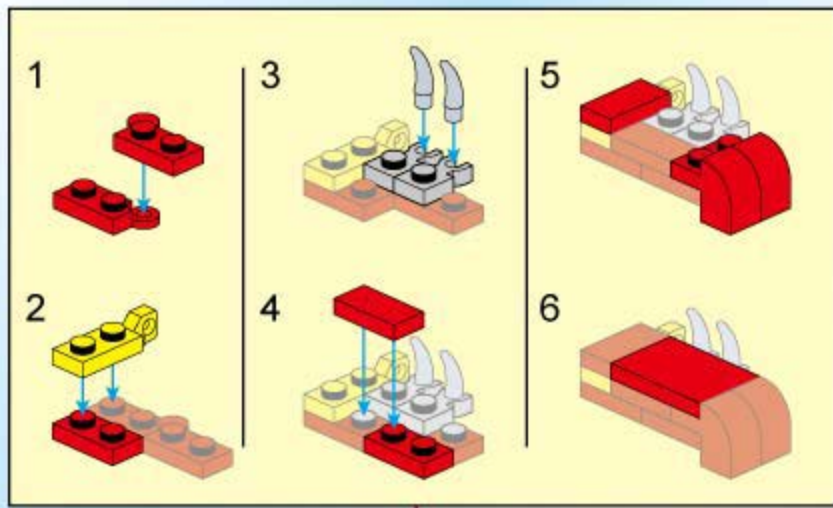

D66

D67

D68

D69

D70

- 2x (White curved piece)
- 1x (Red 1x2 Technic brick with 2 holes)
- 1x (Red 1x2 Technic brick with 2 holes)
- 2x (Grey 1x2 Technic brick with 2 holes)
- 2x (Red 1x2 Technic brick with 2 holes)
- 2x (Red 1x2 Technic brick with 2 holes)
- 2x (Red 1x2 Technic brick)
- 1x (Red 2x3 Technic plate)
- 2x (Red 2x3 Technic plate)
- 2x (Red curved piece)
- 1x (Yellow 1x2 Technic brick with 2 holes)
- 1x (Yellow 1x2 Technic brick with 2 holes)