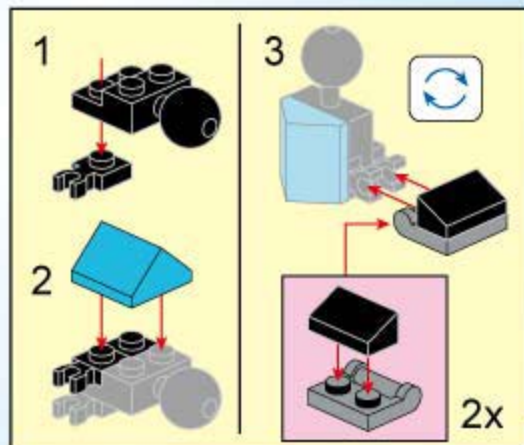

A15

2x

2x

2x

4x

2x

2x