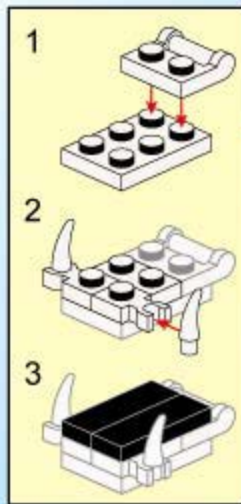

2x

A17

- 1x (white 1x3 Technic beam)
- 1x (white 1x3 Technic beam with 2 holes)
- 1x (white 1x3 Technic connector with 2 pins)
- 2x (white 1x2 Technic beam with 2 holes)

A18

- 2x (blue 1x1 Technic pin)
- 2x (blue 1x3 Technic beam with 3 holes)
- 2x (blue 1x2 Technic beam with 2 holes)
- 2x (white 1x2 Technic beam with 2 holes)

A19

A20

A21

A23

A22

D1

1x

1x