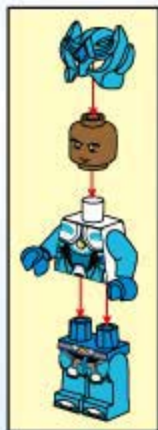

ENLIGHTEN
启蒙

VARIANT SERIES
SPACE WAR

1403-1

PCS: 163

Animal Mode

MECH WOLF

A1

A2