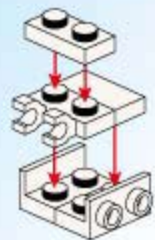

2x

A16

2x

2x

2x

4x

2x

2x

2x

A17

- 1x (white 1x3 Technic beam)
- 1x (white 1x3 Technic beam with 2 holes)
- 1x (white 1x3 Technic connector with 2 pins)
- 2x (white 1x2 Technic beam with 2 holes)

A18

- 2x (blue 1x1 Technic pin)
- 2x (blue 1x3 Technic beam with 3 holes)
- 2x (blue 1x2 Technic beam with 2 holes)
- 2x (white 1x2 Technic beam with 2 holes)