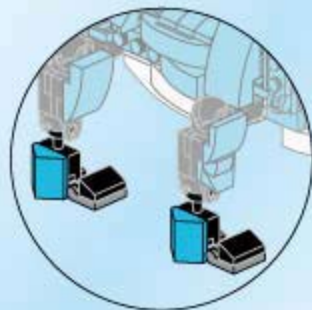

A15

2x

2x

2x

4x

2x

2x