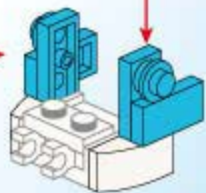

2x

A17

- 1x (white 1x3 Technic beam)
- 1x (white 1x3 Technic beam with 2 holes)
- 1x (white 1x3 Technic connector with 2 pins)
- 2x (white 1x2 Technic beam with 2 holes)

A18

- 2x (blue 1x1 Technic pin)
- 2x (blue 1x3 Technic beam with 3 holes)
- 2x (blue 1x2 Technic beam with 2 holes)
- 2x (white 1x2 Technic beam with 2 holes)