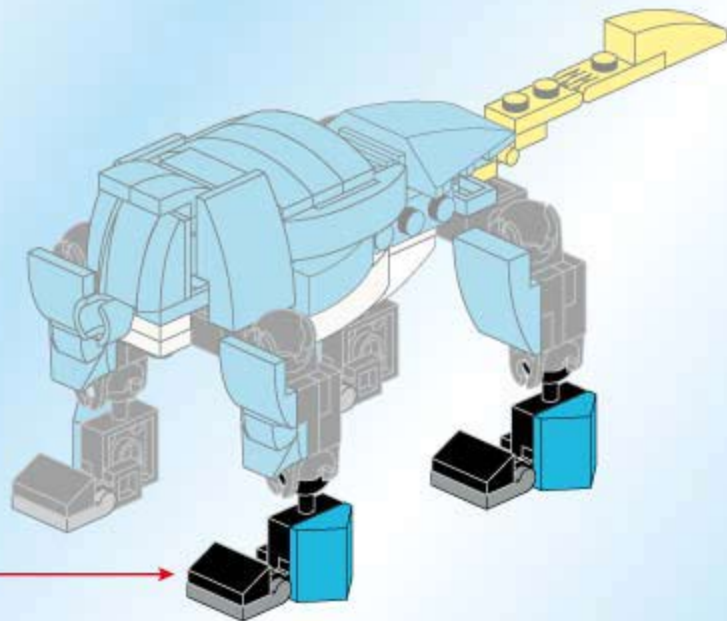

2x

A17

- 1x (white 1x3 Technic beam)
- 1x (white 1x3 Technic beam with 2 holes)
- 1x (white 1x3 Technic connector with 2 pins)
- 2x (white 1x2 Technic beam with 2 holes)

A18

- 2x (blue 1x1 Technic pin)
- 2x (blue 1x3 Technic beam with 3 holes)
- 2x (blue 1x2 Technic beam with 2 holes)
- 2x (white 1x2 Technic beam with 2 holes)