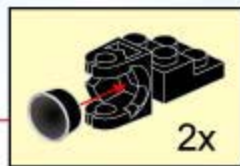

2x

A17

- 1x (white 1x3 Technic beam)
- 1x (white 1x3 Technic beam with 2 holes)
- 1x (white 1x3 Technic connector with 2 pins)
- 2x (white 1x2 Technic beam with 2 holes)

A18

- 2x (blue 1x1 Technic pin)
- 2x (blue 1x3 Technic beam with 3 holes)
- 2x (blue 1x2 Technic beam with 2 holes)
- 2x (white 1x2 Technic beam with 2 holes)

A19

A20

A21

A23

A22

D1

1x

1x

D2

2x

2x

2x

D3

2x

1x

D4