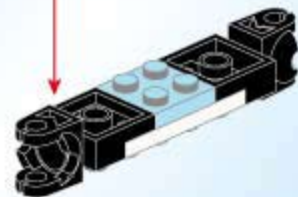

2x

A17

- 1x (white 1x3 Technic beam)
- 1x (white 1x3 Technic beam with 2 holes)
- 1x (white 1x3 Technic connector with 2 pins)
- 2x (white 1x2 Technic beam with 2 holes)

A18

- 2x (blue 1x1 Technic pin)
- 2x (blue 1x3 Technic beam with 3 holes)
- 2x (blue 1x2 Technic beam with 2 holes)
- 2x (white 1x2 Technic beam with 2 holes)

D2

2x

2x

2x

D3

2x

1x

D4