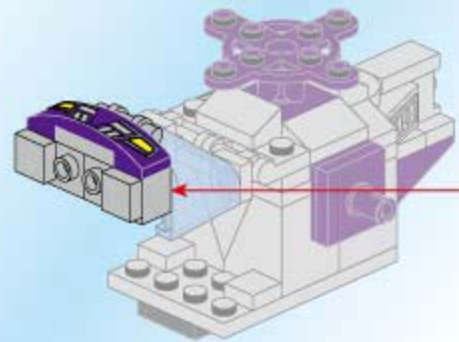

Qman

1402-7

Ages: 6+

PCS: 81

A detailed LEGO Technic model of a space lander, the "Thunder Challenger". It features a grey base, purple structural elements, and two large black engines with blue flame-like details. A large purple gear is visible on the right side. The model is set against a space background with a planet and stars. A bright orange and yellow flame effect is shown coming from the front of the lander.

1x

1

2

A14

- 1x
- 2x
- 2x
- 1x

1

2

A15