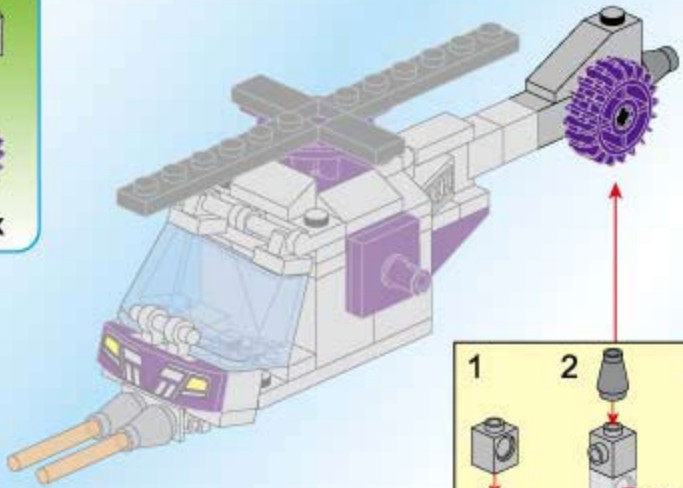

A17

1x

1x

1x

1x

1x

1x

1x