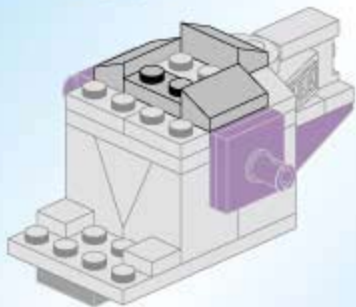

Qman

1402-7

Ages: 6+

PCS: 81

A detailed LEGO Technic model of a space lander, the "Thunder Challenger". It features a grey base, purple structural elements, and two large black engines with blue flame-like details. A large purple gear is visible on the right side. The model is set against a space background with a planet and stars. A bright orange and yellow flame effect is shown coming from the front of the lander.

A8

1x

2x

A9

2x

A10

1x

3x

A11

2x

1x

A12

1x

1x

A13

2x

1x

1

2

A14

- 1x
- 2x
- 2x
- 1x

1

2

A15