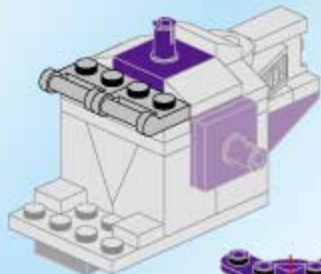

Qman

1402-7

Ages: 6+

PCS: 81

A detailed LEGO Technic model of a space lander, the "Thunder Challenger". It features a grey base, purple structural elements, and two large black engines with blue flame-like details. A large purple gear is visible on the right side. The model is set against a space background with a planet and stars. A bright orange and yellow flame effect is shown coming from the front of the lander.

A8

1x

2x

A9

2x

A10

1x

3x

A11

2x

1x

A12

1x

1x

A13

2x

1x

1

2

A14

- 1x
- 2x
- 2x
- 1x

1

2

A15