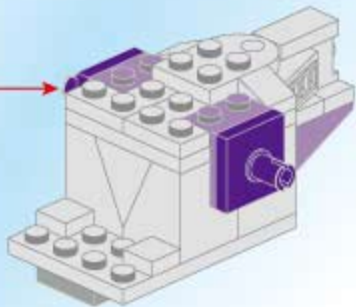

Qman

1402-7

Ages: 6+

PCS: 81

A detailed LEGO Technic model of a space lander, the "Thunder Challenger". It features a grey base, purple structural elements, and two large black engines with blue flame-like details. A large purple gear is visible on the right side. The model is set against a space background with a planet and stars. A bright orange and yellow flame effect is shown coming from the front of the lander.

A8

1x

2x

A9

2x

A10

1x

3x

A11

2x

1x

A12

1x

1x

A13

2x