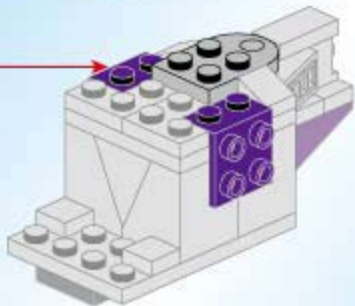

Qman

1402-7

Ages: 6+

PCS: 81

A detailed LEGO Technic model of a space lander, the "Thunder Challenger". It features a grey base, purple structural elements, and two large black engines with blue flame-like details. A large purple gear is visible on the right side. The model is set against a space background with a planet and stars. A bright orange and yellow flame effect is shown coming from the front of the lander.

**A4**

1x

2x

A5

A6

A7

2x

1x

A8

1x

2x

A9

2x

A10

1x

3x