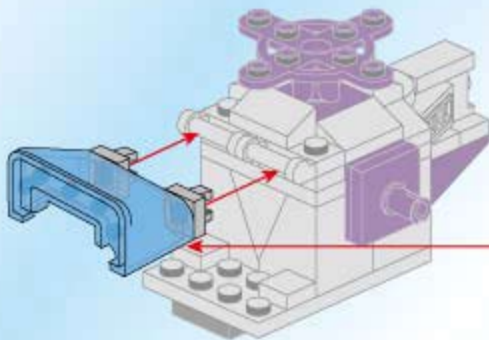

Qman

1402-7

Ages: 6+

PCS: 81

A detailed LEGO Technic model of a space lander, the "Thunder Challenger". It features a grey base, purple structural elements, and two large black engines with blue flame-like details. A large purple gear is visible on the right side. The model is set against a space background with a planet and stars. A bright orange and yellow flame effect is shown coming from the front of the lander.

A11

2x

1x

A12

1x

1x

A13

2x

1x

1

2

A14

- 1x
- 2x
- 2x
- 1x

1

2

A15