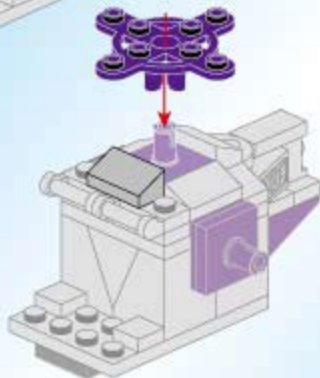

Qman

1402-7

Ages: 6+

PCS: 81

A detailed LEGO Technic model of a space lander, the "Thunder Challenger". It features a grey base, purple structural elements, and two large black engines with blue flame-like details. A large purple gear is visible on the right side. The model is set against a space background with a planet and stars. A bright orange and yellow flame effect is shown coming from the front of the lander.

A11

2x

1x

A12

1x

1x

A13

2x

1x

1

2

A14

- 1x
- 2x
- 2x
- 1x

1

2

A15