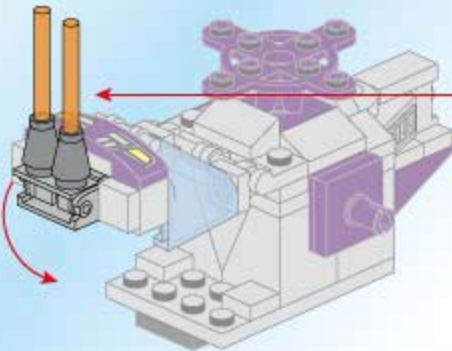

A15

2x

1x

1x

4

2x