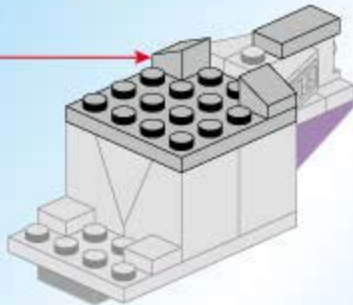

Qman

1402-7

Ages: 6+

PCS: 81

A detailed LEGO Technic model of a space lander, the "Thunder Challenger". It features a grey base, purple structural elements, and two large black engines with blue flame-like details. A large purple gear is visible on the right side. The model is set against a space background with a planet and stars. A bright orange and yellow flame effect is shown coming from the front of the lander.

**A4**

1x

2x

A5

A6

A7

2x

1x