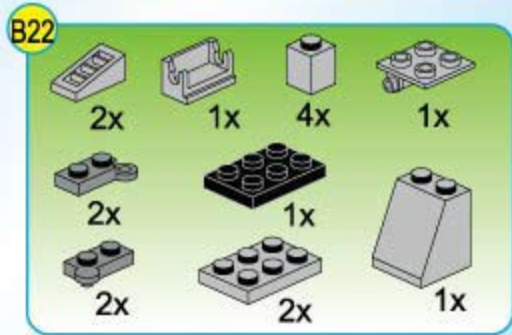

1x

A16

8x (Grey Technic Pin) 2 1:1

A17

A11

A16

B23

- | | |
|---|---|
|  |  |
| 3x | 1x |
|  |  |
| 1x | 1x |
|  |  |
| 1x | 1x |
|  |  |
| 1x | 1x |
|  |  |
| 2x | 2x |