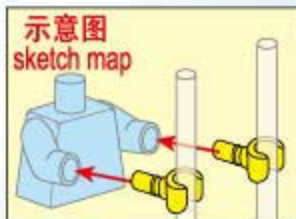

POLICE

BATTLE FORCE

Qman

1906

Ages:6+

Minifigs:X2

pcs:149

2