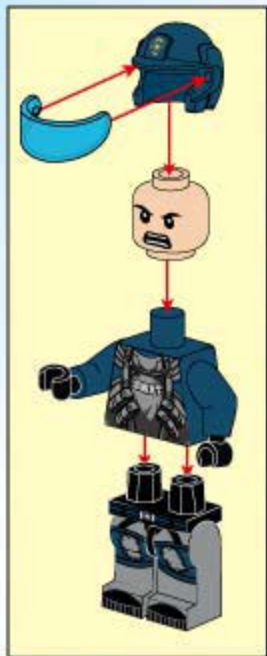

POLICE

BATTLE FORCE

Qman

1908

Ages: 6+

Minifigs: X2

pcs: 139

THE POLICE