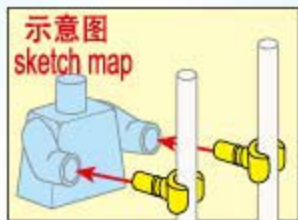

POLICE

BATTLE FORCE

Qman

1908

Ages: 6+

Minifigs: X2

pcs: 139

THE POLICE