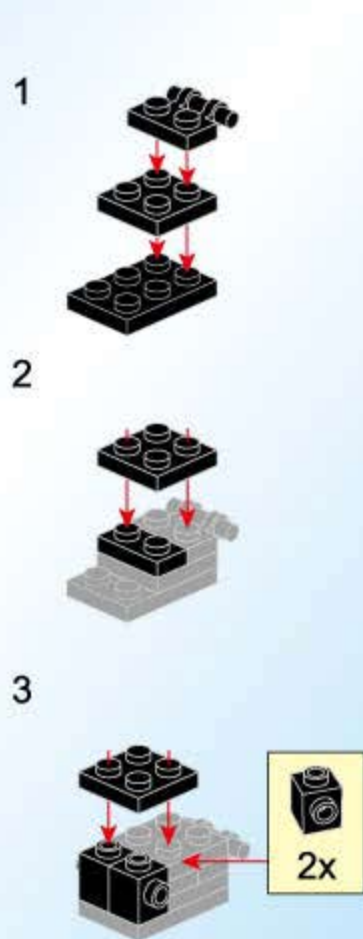

## BATTLE FORCE

Qman

1918

Ages: 6+

Minifigs: X7

pcs: 951

MOVING HEADQUARTER

Usage of Brick Separator:

示意图  
sketch map

3

4

5

6

7

8

9