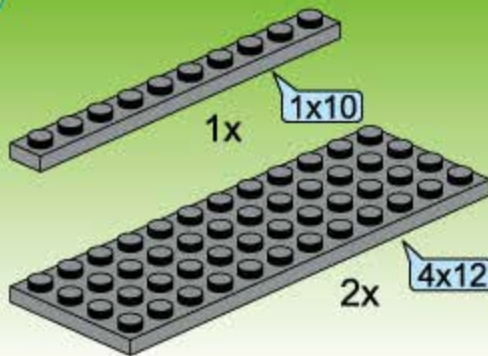

The main diagram shows a LEGO police station with a 'POLICE' sign on the front. Red arrows point from callout boxes to specific assembly points on the building's roof and side.

1  2 

1  2 

1  2 

  
2x

49

50