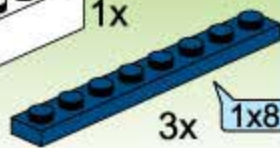

35

1x

3x

1x

4

1x

1x

1x

1x

3x

1x8