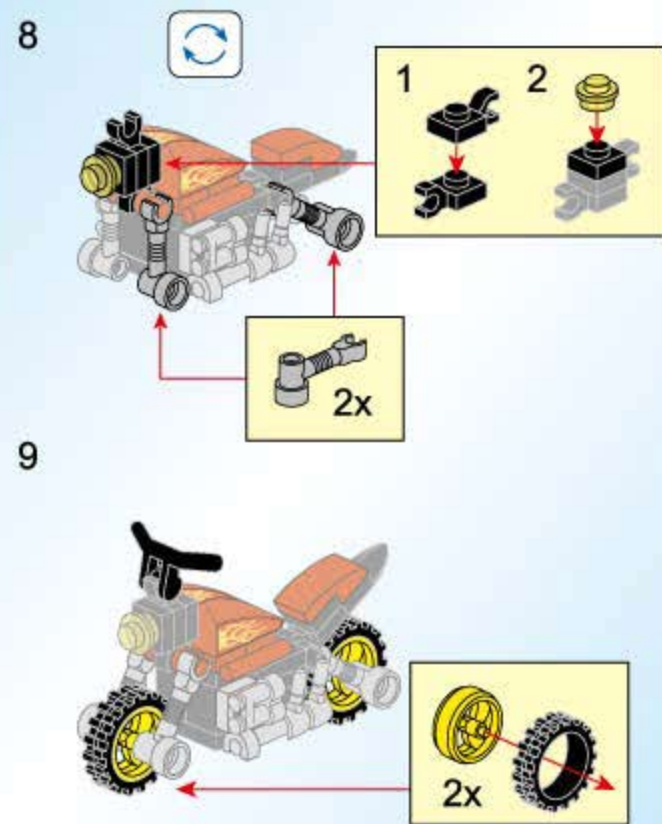

## BATTLE FORCE

Qman

1918

Ages: 6+

Minifigs: X7

pcs: 951

MOVING HEADQUARTER

Usage of Brick Separator: