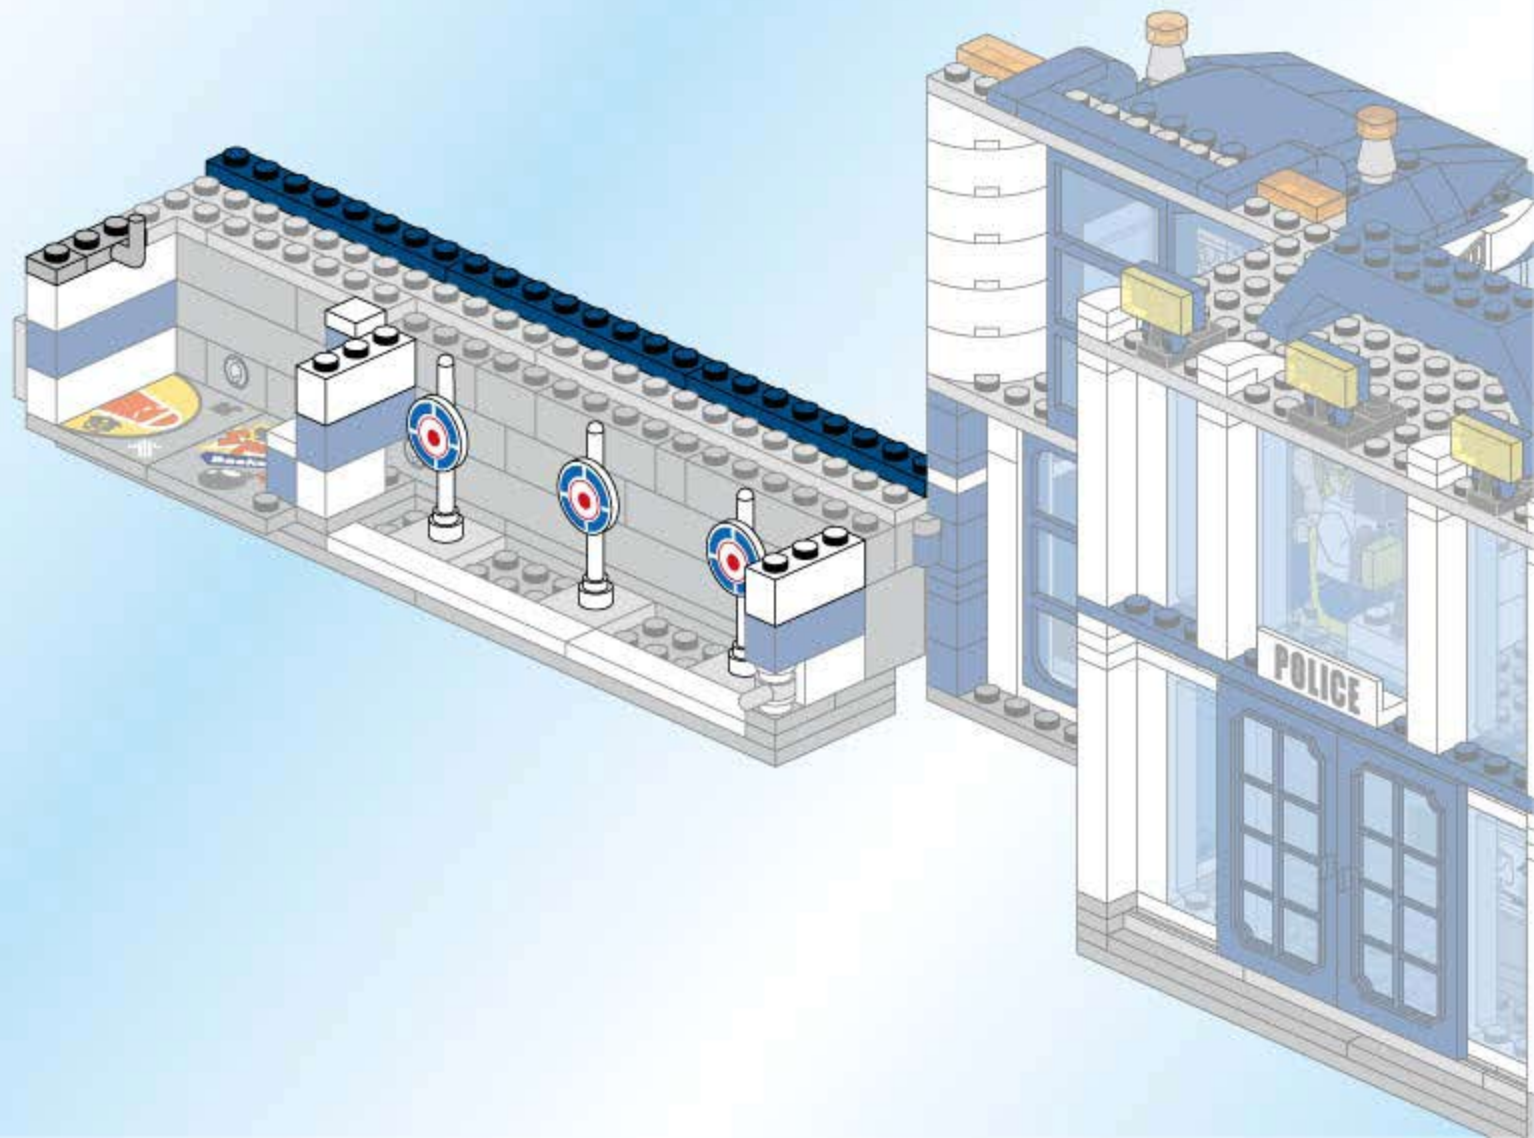

The main diagram shows a LEGO police station with a 'POLICE' sign on the front. Red arrows point from callout boxes to specific assembly points on the building's roof and side.

1  2 

1  2 

1  2 

  
2x

49

50

51

52

53

54

55

48

56

57