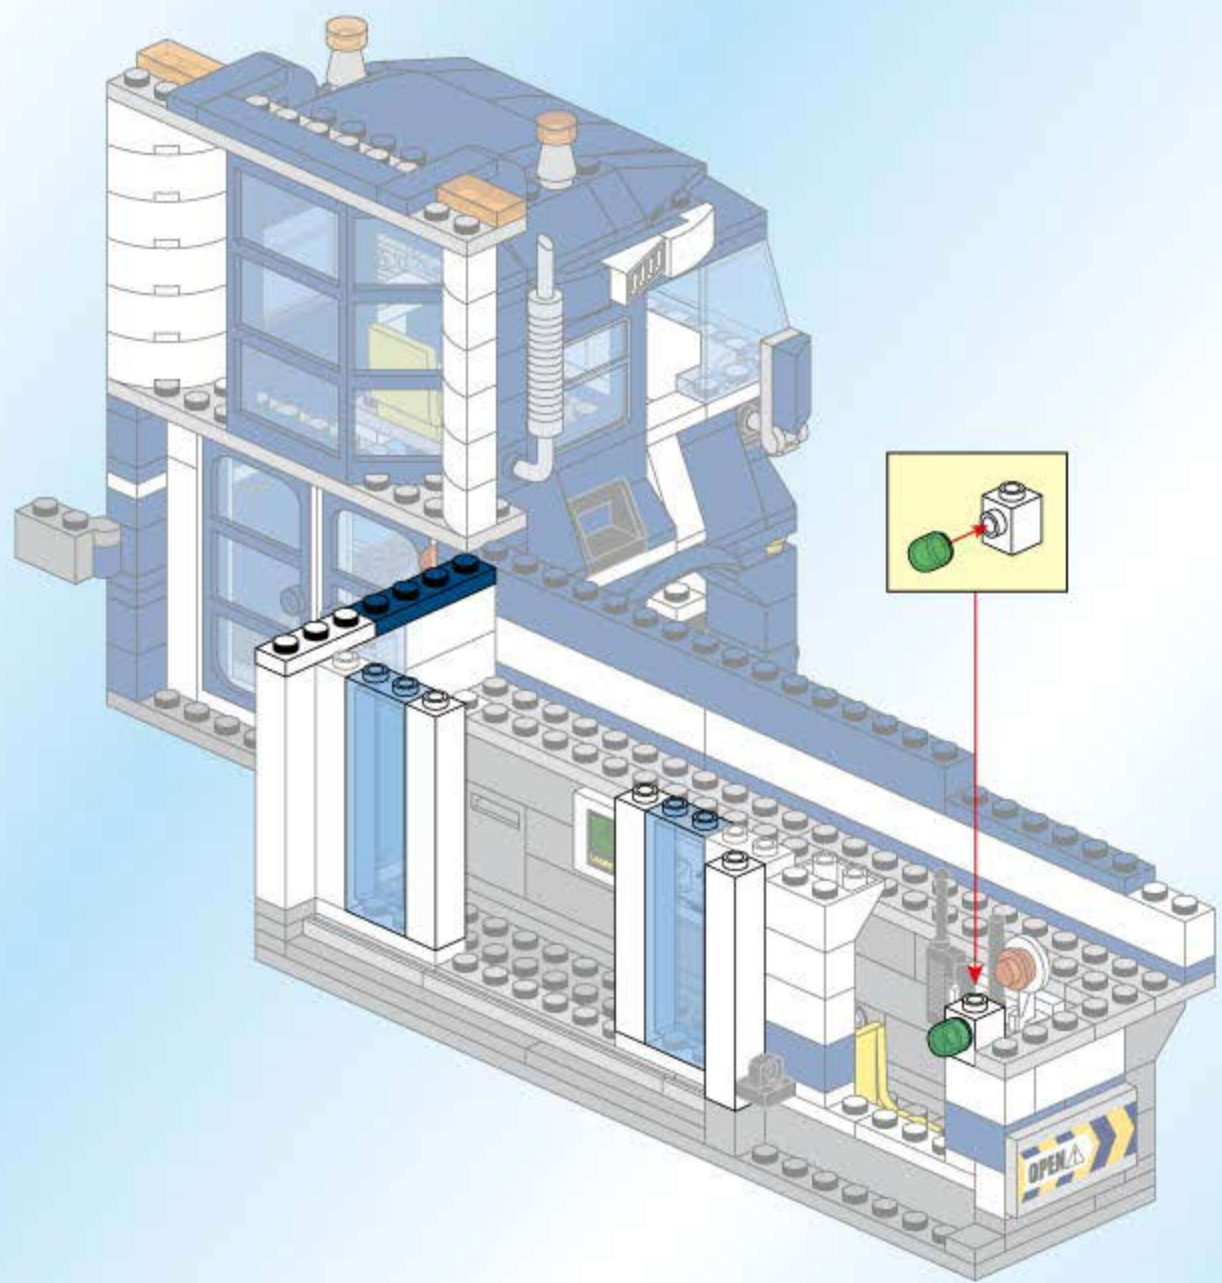

38

1x
1x
1x

3x
2x
1x