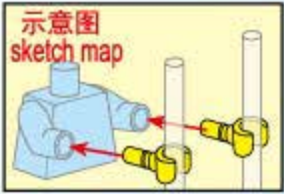

1x

1x

1x

1x

1x

2x

2x

 1x	 3x	 3x	 4x
 3x	 3x	 2x	 1x
 2x	 1x		

The main diagram shows a LEGO police station with a 'POLICE' sign on the front. Red arrows point from callout boxes to specific assembly points on the building's roof and side.

1  2 

1  2 

1  2 

  
2x

49

50