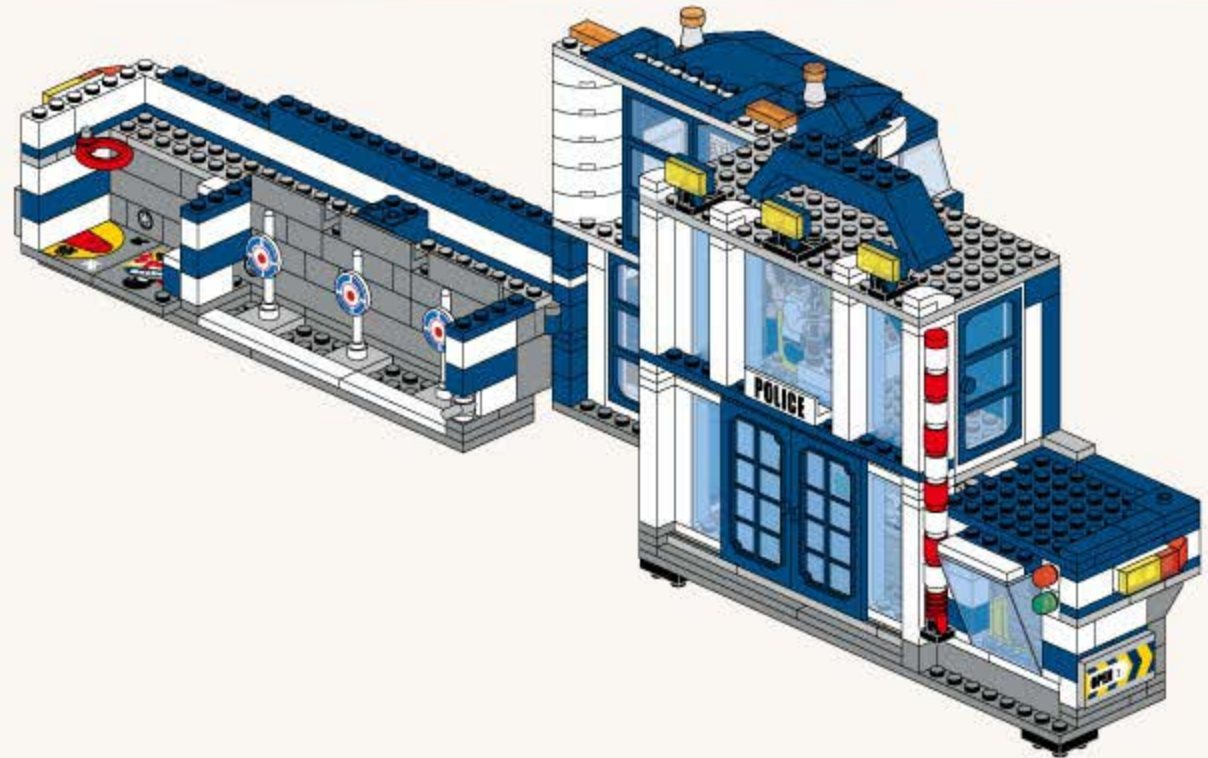

The main diagram shows a LEGO police station with a 'POLICE' sign on the front. Red arrows point from callout boxes to specific assembly points on the building's roof and side.

1  2 

1  2 

1  2 

  
2x

49

50