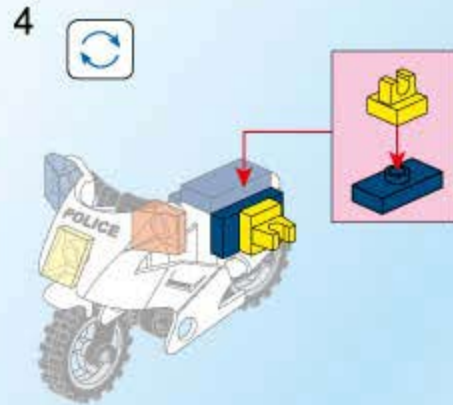

## BATTLE FORCE

Qman

1918

Ages: 6+

Minifigs: X7

pcs: 951

MOVING HEADQUARTER

Usage of Brick Separator: