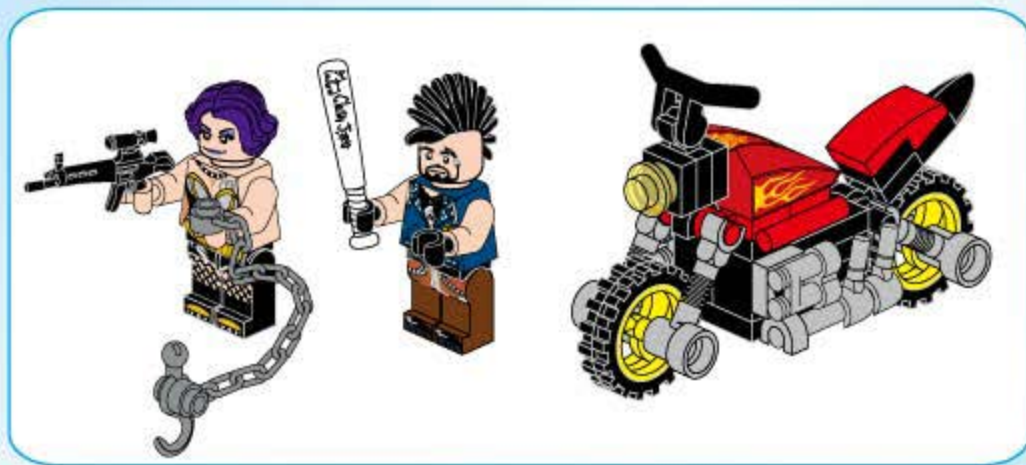

# POLICE

## BATTLE FORCE

Qman

1918

Ages: 6+

Minifigs: X7

pcs: 951

MOVING HEADQUARTER

Usage of Brick Separator: