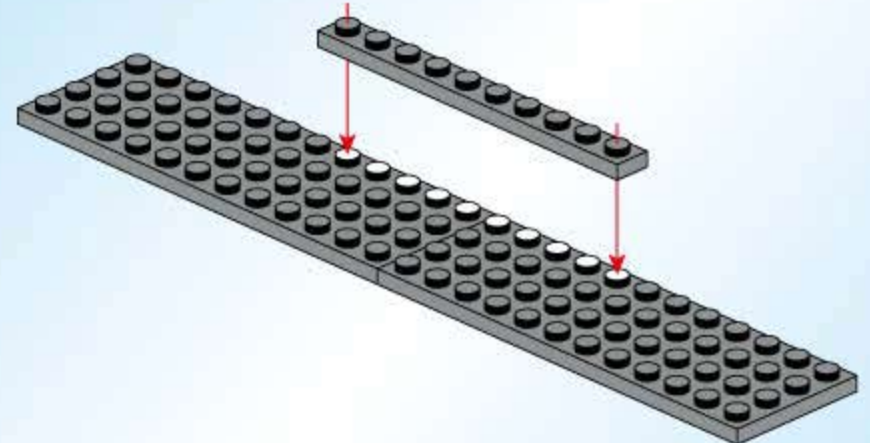

The main diagram shows a LEGO police station with a 'POLICE' sign on the front. Red arrows point from callout boxes to specific assembly points on the building's roof and side.

1  2 

1  2 

1  2 

  
2x

49

50