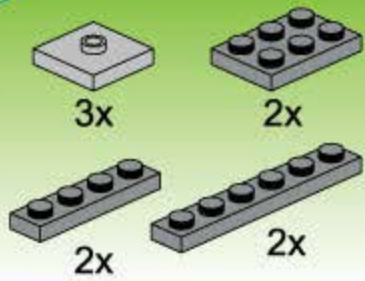

The main diagram shows a LEGO police station with a 'POLICE' sign on the front. Red arrows point from callout boxes to specific assembly points on the building's roof and side.

1  2 

1  2 

1  2 

  
2x

49

50