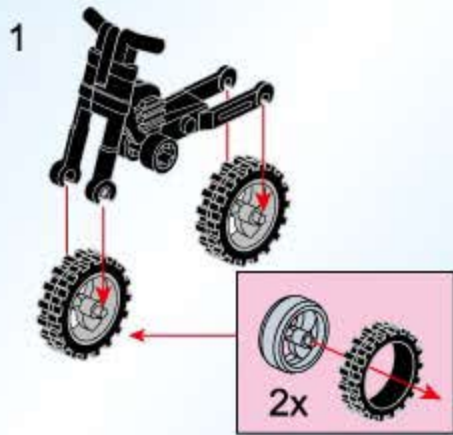

## BATTLE FORCE

Qman

1918

Ages: 6+

Minifigs: X7

pcs: 951

MOVING HEADQUARTER

Usage of Brick Separator: