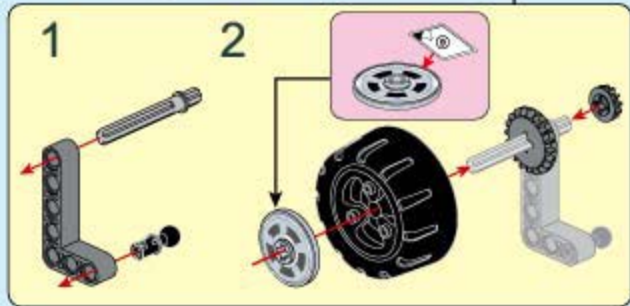

B20

- | | | | | | |
|---|---|---|---|---|---|
|  |  |  |  | | |
| 2x | 2x | 1x | 2x | | |
|  |  |  |  |  |  |
| 2x | 2x | 1x | 1x | 1x | 2x |

B21

B22

B23

B24

B25

B26

B27

B28

- 2x [Grey L-shaped Technic Beam 1x5 with 5 holes]
- 2x [Grey Technic Gear 24-tooth]
- 2x [Grey Technic Gear 12-tooth]
- 2x [Grey Technic Pin Long with Friction Ridge]
- 1x [White O-ring]
- 2x [Black Technic Pin with Friction Ridge]