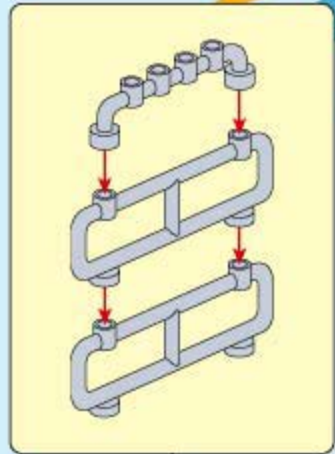

B20

- | | | | | | |
|---|---|---|---|---|---|
|  |  |  |  | | |
| 2x | 2x | 1x | 2x | | |
|  |  |  |  |  |  |
| 2x | 2x | 1x | 1x | 1x | 2x |

B21

B22

B23

B24

B25

B26

B27

B28

- 2x [Grey L-shaped Technic Beam 1x5 with 5 holes]
- 2x [Grey Technic Gear 24-tooth]
- 2x [Grey Technic Gear 12-tooth]
- 2x [Grey Technic Pin Long with Friction Ridge]
- 1x [White O-ring]
- 2x [Black Technic Pin with Friction Ridge]