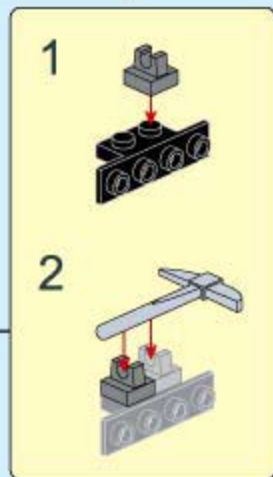

B20

- | | | | | | |
|---|---|---|---|---|---|
|  |  |  |  | | |
| 2x | 2x | 1x | 2x | | |
|  |  |  |  |  |  |
| 2x | 2x | 1x | 1x | 1x | 2x |

B21

B22

B23

B24

B25

B26

B27

B28

- 2x [Grey L-shaped Technic Beam 1x5 with 5 holes]
- 2x [Grey Technic Gear 24-tooth]
- 2x [Grey Technic Gear 12-tooth]
- 2x [Grey Technic Pin Long with Friction Ridge]
- 1x [White O-ring]
- 2x [Black Technic Pin with Friction Ridge]