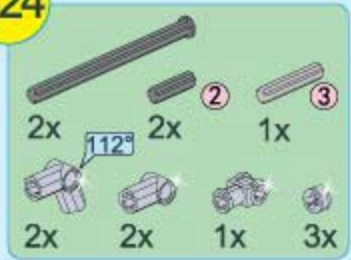

B20

- | | | | | | |
|---|---|---|---|---|---|
|  |  |  |  | | |
| 2x | 2x | 1x | 2x | | |
|  |  |  |  |  |  |
| 2x | 2x | 1x | 1x | 1x | 2x |

B21

B22

B23

B24

B25

B26

B27

B28

- 2x [Grey L-shaped Technic Beam 1x5 with 5 holes]
- 2x [Grey Technic Gear 24-tooth]
- 2x [Grey Technic Gear 12-tooth]
- 2x [Grey Technic Pin Long with Friction Ridge]
- 1x [White O-ring]
- 2x [Black Technic Pin with Friction Ridge]