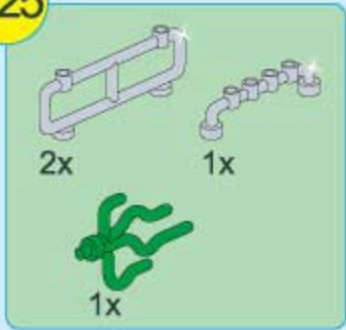

2x

1x

1x

2x

1

2

2x

B18

B20

- | | | | | | |
|---|---|---|---|---|---|
|  |  |  |  | | |
| 2x | 2x | 1x | 2x | | |
|  |  |  |  |  |  |
| 2x | 2x | 1x | 1x | 1x | 2x |

B21

B22

B23

B24

B25

B26

B27

B28

- 2x [Grey L-shaped Technic Beam 1x5 with 5 holes]
- 2x [Grey Technic Gear 24-tooth]
- 2x [Grey Technic Gear 12-tooth]
- 2x [Grey Technic Pin Long with Friction Ridge]
- 1x [White O-ring]
- 2x [Black Technic Pin with Friction Ridge]