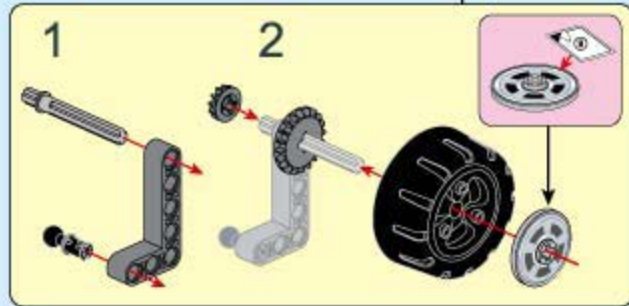

B20

- | | | | | | |
|---|---|---|---|---|---|
|  |  |  |  | | |
| 2x | 2x | 1x | 2x | | |
|  |  |  |  |  |  |
| 2x | 2x | 1x | 1x | 1x | 2x |

B21

B22

B23

B24

B25

B26

B27

B28

- 2x [Grey L-shaped Technic Beam 1x5 with 5 holes]
- 2x [Grey Technic Gear 24-tooth]
- 2x [Grey Technic Gear 12-tooth]
- 2x [Grey Technic Pin Long with Friction Ridge]
- 1x [White O-ring]
- 2x [Black Technic Pin with Friction Ridge]