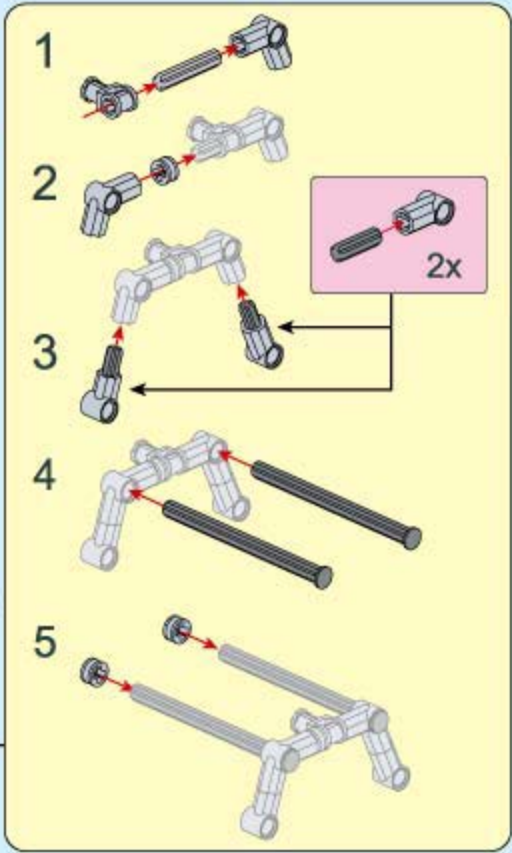

B20

- | | | | | | |
|---|---|---|---|---|---|
|  |  |  |  | | |
| 2x | 2x | 1x | 2x | | |
|  |  |  |  |  |  |
| 2x | 2x | 1x | 1x | 1x | 2x |

B21

B22

B23

B24

B25

B26

B27

B28

- 2x [Grey L-shaped Technic Beam 1x5 with 5 holes]
- 2x [Grey Technic Gear 24-tooth]
- 2x [Grey Technic Gear 12-tooth]
- 2x [Grey Technic Pin Long with Friction Ridge]
- 1x [White O-ring]
- 2x [Black Technic Pin with Friction Ridge]