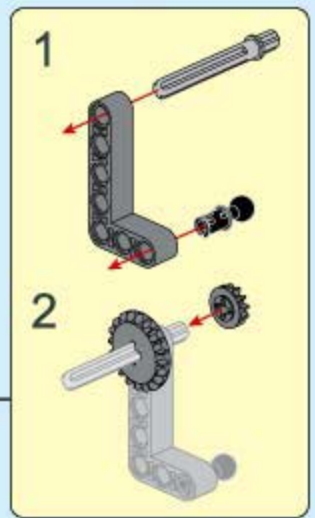

B20

- | | | | | | |
|---|---|---|---|---|---|
|  |  |  |  | | |
| 2x | 2x | 1x | 2x | | |
|  |  |  |  |  |  |
| 2x | 2x | 1x | 1x | 1x | 2x |

B21

B22

B23

B24

B25

B26

B27

B28

- 2x [Grey L-shaped Technic Beam 1x5 with 5 holes]
- 2x [Grey Technic Gear 24-tooth]
- 2x [Grey Technic Gear 12-tooth]
- 2x [Grey Technic Pin Long with Friction Ridge]
- 1x [White O-ring]
- 2x [Black Technic Pin with Friction Ridge]