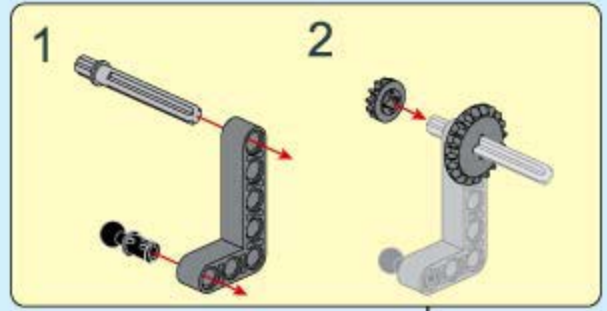

B20

- | | | | | | |
|---|---|---|---|---|---|
|  |  |  |  | | |
| 2x | 2x | 1x | 2x | | |
|  |  |  |  |  |  |
| 2x | 2x | 1x | 1x | 1x | 2x |

B21

B22

B23

B24

B25

B26

B27

B28

- 2x [Grey L-shaped Technic Beam 1x5 with 5 holes]
- 2x [Grey Technic Gear 24-tooth]
- 2x [Grey Technic Gear 12-tooth]
- 2x [Grey Technic Pin Long with Friction Ridge]
- 1x [White O-ring]
- 2x [Black Technic Pin with Friction Ridge]