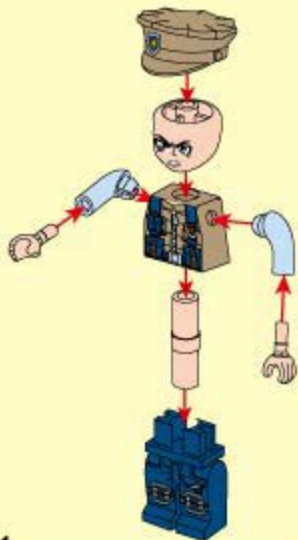

Qman

POLICE

BATTLE FORCE

1920

Ages: 6+

Minifigs: X2

Pcs: 261

SAVING GIANT PANDAS