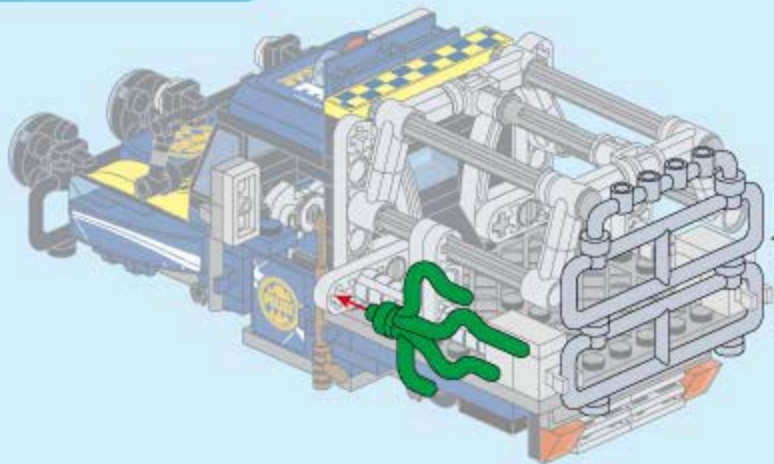

B20

- | | | | | | |
|---|---|---|---|---|---|
|  |  |  |  | | |
| 2x | 2x | 1x | 2x | | |
|  |  |  |  |  |  |
| 2x | 2x | 1x | 1x | 1x | 2x |

B21

B22

B23

B24

B25

B26

B27

B28

- 2x [Grey L-shaped Technic Beam 1x5 with 5 holes]
- 2x [Grey Technic Gear 24-tooth]
- 2x [Grey Technic Gear 12-tooth]
- 2x [Grey Technic Pin Long with Friction Ridge]
- 1x [White O-ring]
- 2x [Black Technic Pin with Friction Ridge]