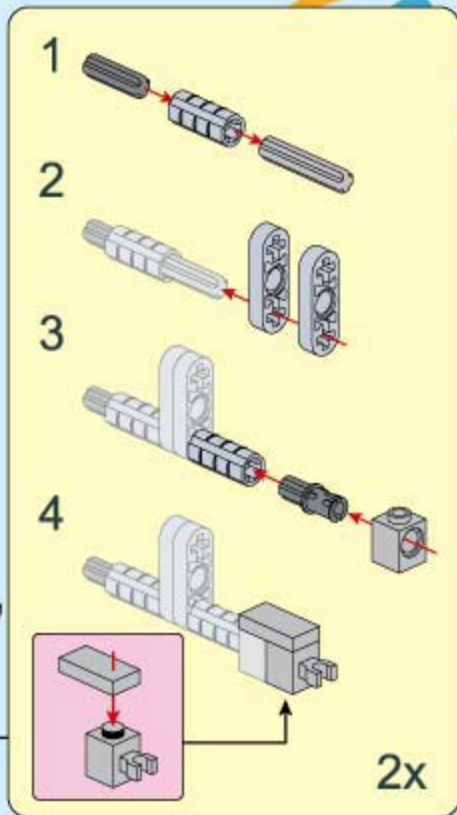

B20

- | | | | | | |
|---|---|---|---|---|---|
|  |  |  |  | | |
| 2x | 2x | 1x | 2x | | |
|  |  |  |  |  |  |
| 2x | 2x | 1x | 1x | 1x | 2x |

B21

B22

B23

B24

B25

B26

B27

B28

- 2x [Grey L-shaped Technic Beam 1x5 with 5 holes]
- 2x [Grey Technic Gear 24-tooth]
- 2x [Grey Technic Gear 12-tooth]
- 2x [Grey Technic Pin Long with Friction Ridge]
- 1x [White O-ring]
- 2x [Black Technic Pin with Friction Ridge]