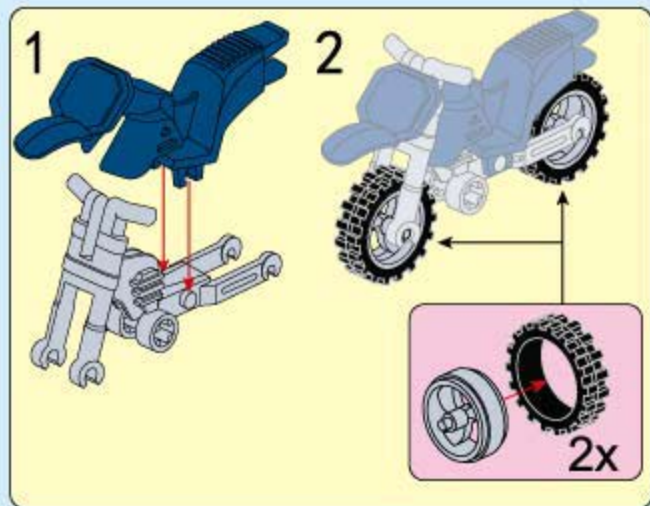

Qman

POLICE

BATTLE FORCE

1921

Ages: 6+

Minifigs: X2

PCS: 227

HUNTING SPIRIT MONKEYS