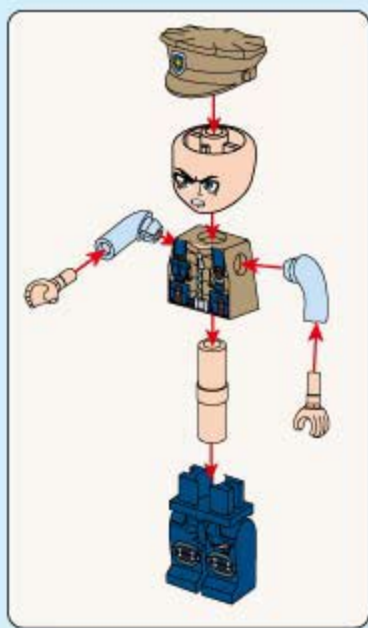

Qman

POLICE

BATTLE FORCE

1921

Ages: 6+

Minifigs: X2

PCS: 227

HUNTING SPIRIT MONKEYS