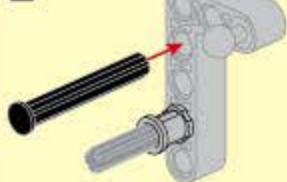

- 4x [Black Pin]
- 1x [Black Technic Pin]
- 2x [Black Technic Pin]
- 1x [Black Technic Pin]
- 2x [Grey Technic L-Bracket]
- 2x [Grey Technic Pin]
- 1x [Spring]
- 2x [Grey Technic Pin]
- 2x [Orange Technic Pin]

B26

B27

2x

2x

4x

2x

1

2

1

2

B28

POLICE

BATTLE FORCE

1919-1 JUNGLE TRACKING

1919-2 POACHING FIERCE TIGER

1919-3 SWAMP CROCODILE