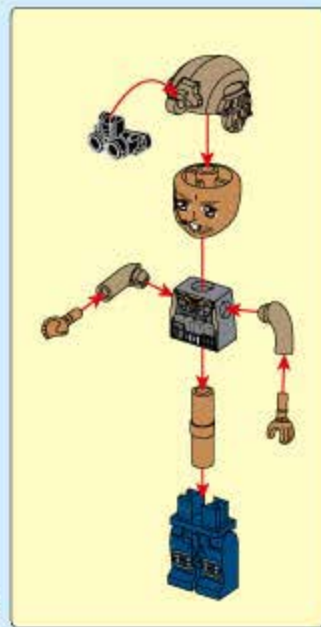

Qman

1923

Ages: 6+

Minifigs: X3

PCS: 344

POLICE

BATTLE FORCE

GIANT BEAR ESCAPE