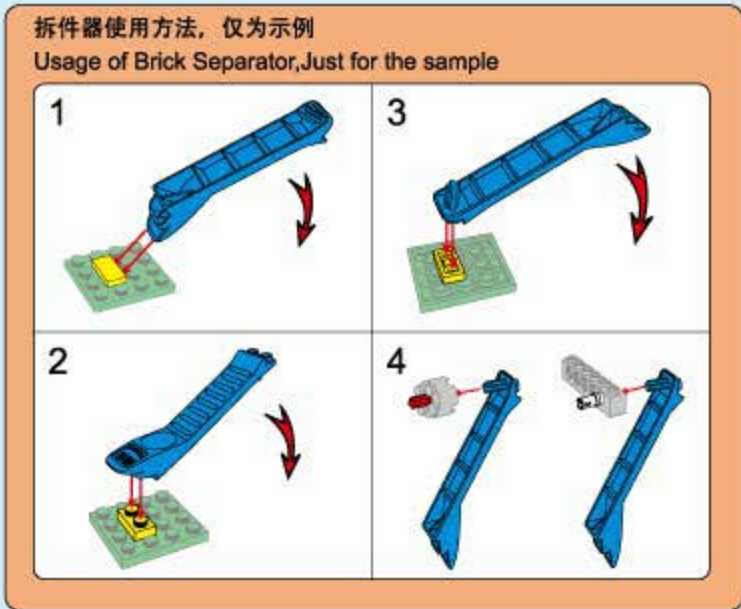

Qman

1923

Ages: 6+

Minifigs: X3

PCS: 344

POLICE

BATTLE FORCE

GIANT BEAR ESCAPE