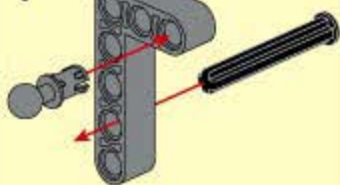

- 4x [Black Pin]
- 1x [Black Technic Pin]
- 2x [Black Technic Pin]
- 1x [Black Technic Pin]
- 2x [Grey Technic L-Bracket]
- 2x [Grey Technic Pin]
- 1x [Spring]
- 2x [Grey Technic Pin]
- 2x [Orange Technic Pin]

B26

B27

2x

2x

4x

2x

1

2

1

2

B28

POLICE

BATTLE FORCE

1919-1 JUNGLE TRACKING

1919-2 POACHING FIERCE TIGER

1919-3 SWAMP CROCODILE