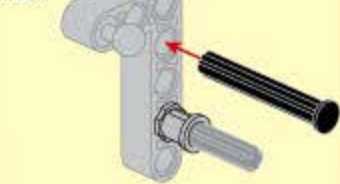

- 4x [Black Pin]
- 1x [Black Technic Pin]
- 2x [Black Technic Pin]
- 1x [Black Technic Pin]
- 2x [Grey Technic L-Bracket]
- 2x [Grey Technic Pin]
- 1x [Spring]
- 2x [Grey Technic Pin]
- 2x [Orange Technic Pin]

B26

B27

2x

2x

4x

2x

1

2

1

2

B28

POLICE

BATTLE FORCE

1919-1 JUNGLE TRACKING

1919-2 POACHING FIERCE TIGER

1919-3 SWAMP CROCODILE