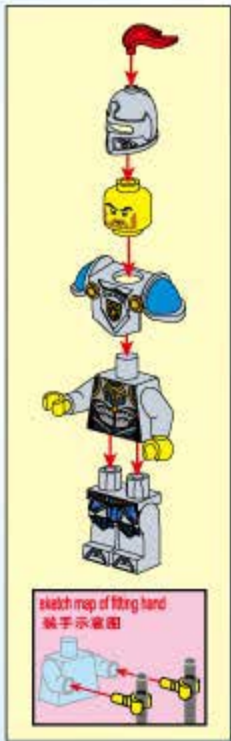

THE WAR OF GLORY

2308

AGES: 6+

Minifigs: x 3

PCS: 243

DWARF'S SECRET WEAPON

1

2