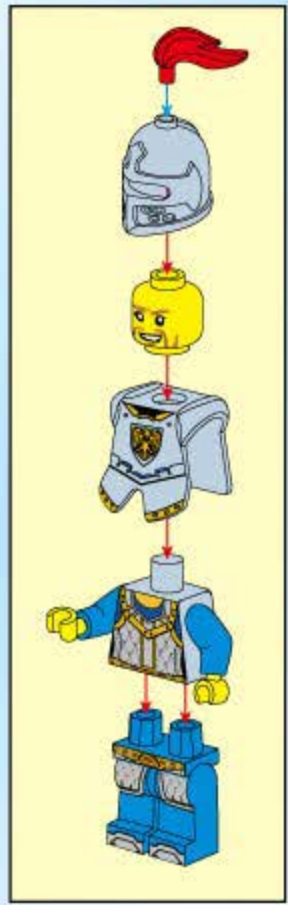

# THE WAR OF GLORY

**2305**

AGES: 6+

Minifigs: x 2

PCS: 250

**CONFRONTATION**

4

5