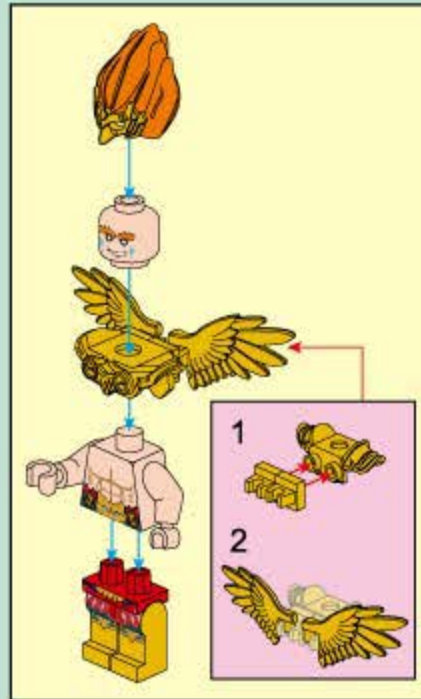

CREATION OF THE GODS

2216

AGES : 6+

PCS : 886

THE DARK KING OF KYLIN

拆件器使用方法, 仅为示例

Usage of Brick Separator, Just for the sample

A1