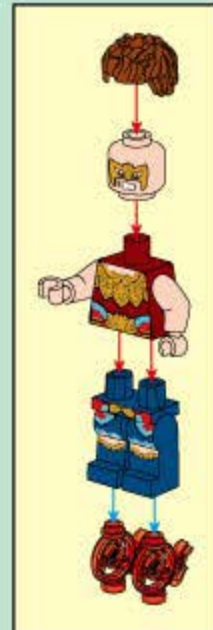

CREATION OF THE GODS

2216

AGES : 6+

PCS : 886

THE DARK KING OF KYLIN

拆件器使用方法, 仅为示例

Usage of Brick Separator, Just for the sample

A1