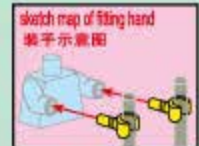

CREATION OF THE GODS

2216

AGES : 6+

PCS : 886

THE DARK KING OF KYLIN

拆件器使用方法, 仅为示例

Usage of Brick Separator, Just for the sample

A1