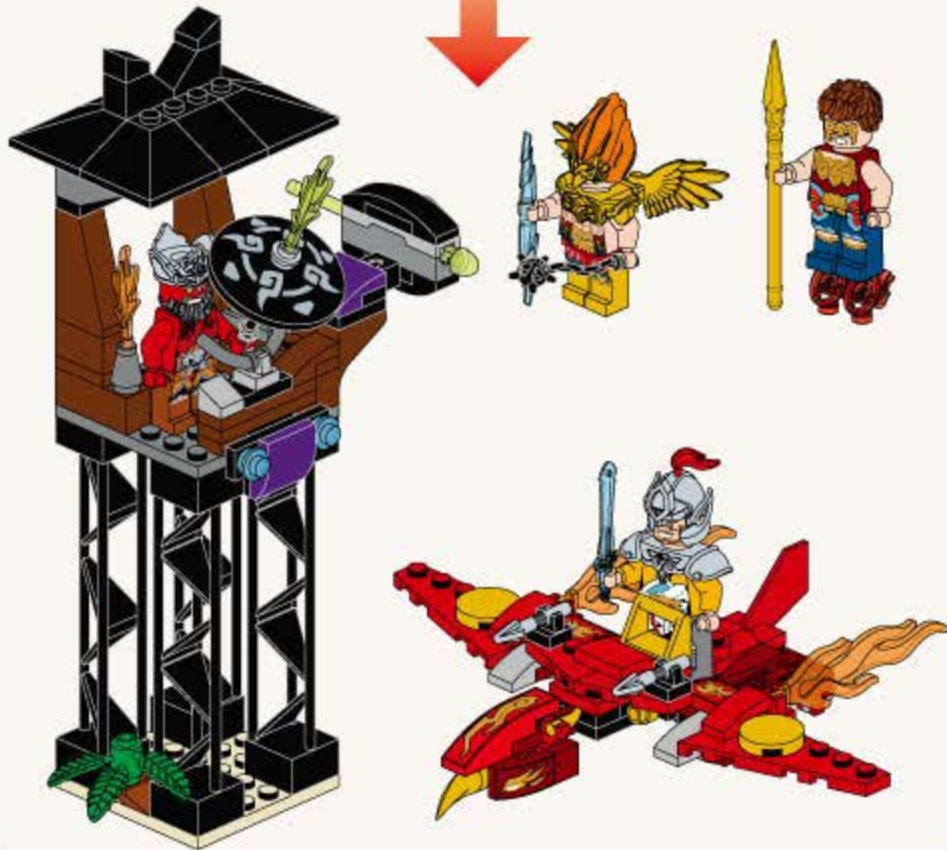

CREATION OF THE GODS

2216

AGES : 6+

PCS : 886

THE DARK KING OF KYLIN

拆件器使用方法, 仅为示例

Usage of Brick Separator, Just for the sample

A1