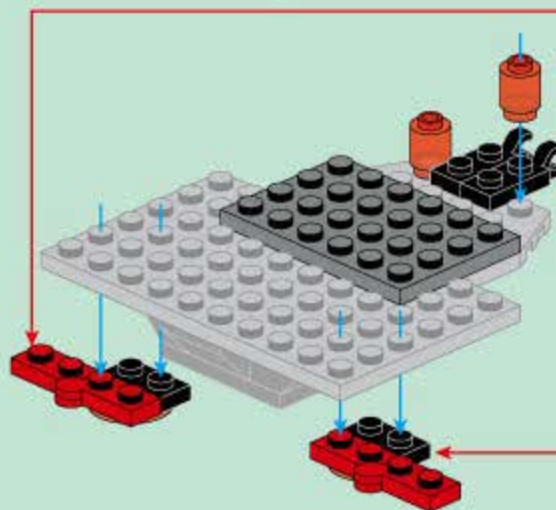

A3

3x

2x

A4

1x

6x10

1x

A5

2x

2x

2x

2x

2x

2x

1x