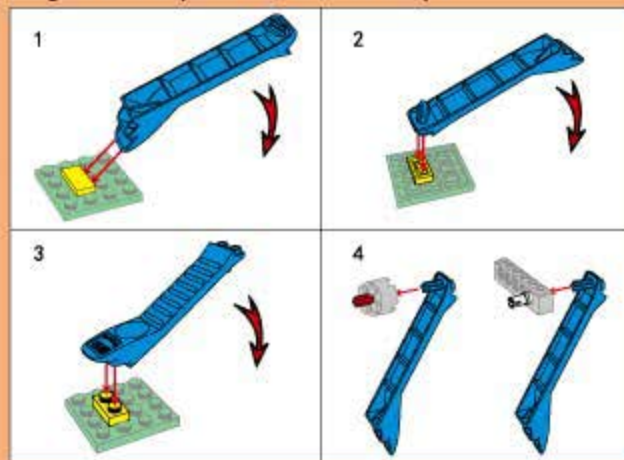

CREATION OF THE GODS

2215

AGES : 6+

PCS : 401

COMMANDER CHARIOT

拆件器使用方法, 仅为示例

Usage of Brick Separator, Just for the sample

A1