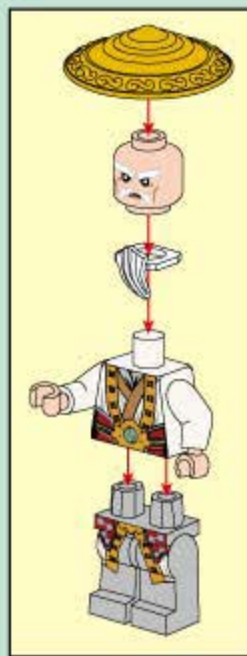

CREATION OF THE GODS

2215

AGES : 6+

PCS : 401

COMMANDER CHARIOT

拆件器使用方法, 仅为示例

Usage of Brick Separator, Just for the sample

A1