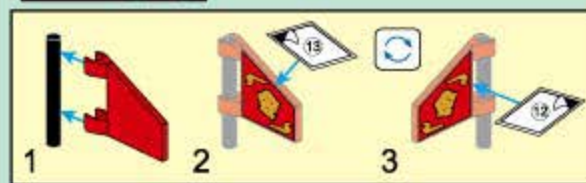

CREATION OF THE GODS

2215

AGES : 6+

PCS : 401

COMMANDER CHARIOT

拆件器使用方法, 仅为示例

Usage of Brick Separator, Just for the sample

A1