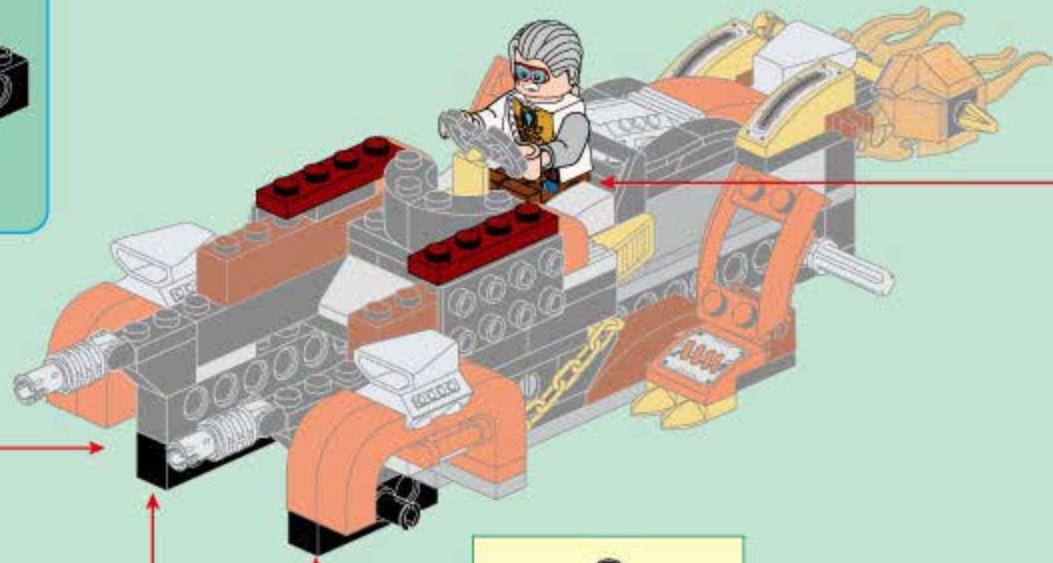

19

- 2x
- 1x
- 2x
- 2x
- 1x
- 1x
- 1x
- 2x