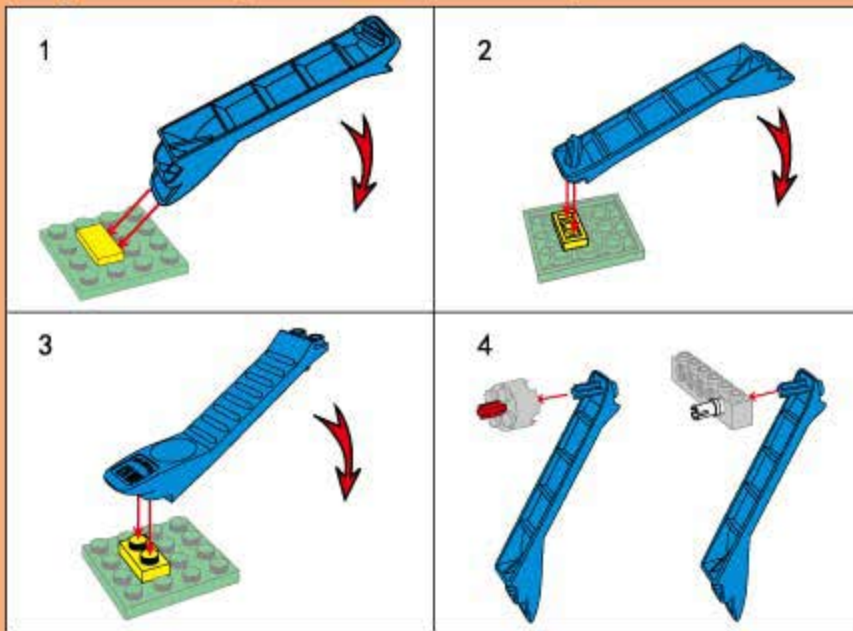

CREATION OF THE GODS

2214

AGES : 6+

PCS : 478

FIRE KYLIN TANK

拆件器使用方法, 仅为示例

Usage of Brick Separator, Just for the sample

2