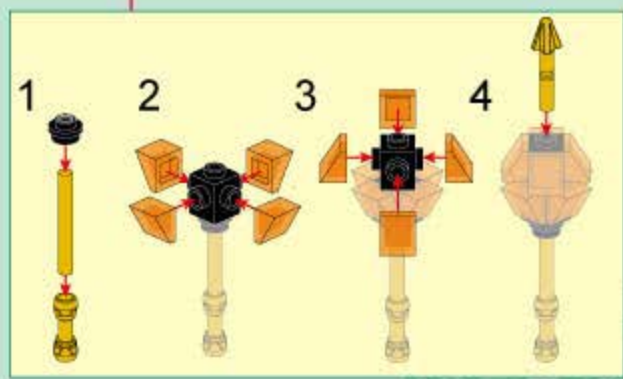

2x

1x

1x

1x

2x

18

- 1x [Black axle pin]
- 8x [Orange 1x2 Technic brick]
- 1x [Yellow axle pin]
- 1x [Yellow axle pin]
- 1x [Yellow axle pin 3]
- 2x [Black 2x2 Technic brick with hole]
- 2x [Black 2x2 Technic brick with hole]
- 2x [Black 2x2 Technic brick with hole]
- 1x [White Technic connector]