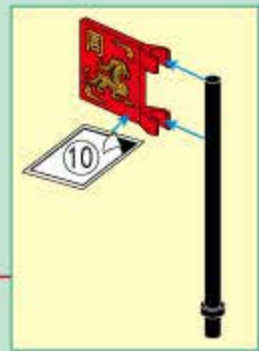

2x

1x

1x

1x

2x

18

- 1x [Black axle pin]
- 8x [Orange 1x2 Technic brick]
- 1x [Yellow axle pin]
- 1x [Yellow axle pin]
- 1x [Yellow axle pin 3]
- 2x [Black 2x2 Technic brick with hole]
- 2x [Black 2x2 Technic brick with hole]
- 2x [Black 2x2 Technic brick with hole]
- 1x [White Technic connector]

19

- 2x
- 1x
- 2x
- 2x
- 1x
- 1x
- 1x
- 2x

20

1x

2x

2x

2x

2x

2x

21

- 2x [White Technic Pin]
- 1x [Black Technic 1x3 Brick with 3 Holes]
- 1x [Black Technic 1x3 Brick with 3 Holes]
- 2x [Black Technic Axle Connector]
- 2x [Red Technic 1x3 Plate]
- 2x [Black Technic Axle]