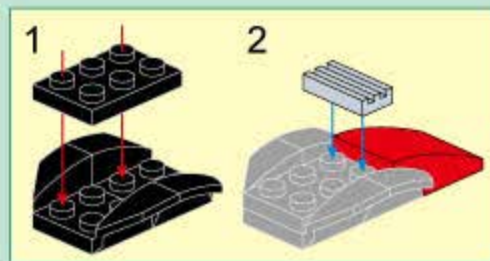

2x 2x 2x

1x

2x

1x

2x

2x

11

			
1x	1x	2x	1x
			
1x	4x	1x	

- 1 
- 2 
- 3 
- 4 

12

13

14

15

17

16

17

2x

1x

1x

1x

2x

18

- 1x [Black axle pin]
- 8x [Orange 1x2 Technic brick]
- 1x [Yellow axle pin]
- 1x [Yellow axle pin]
- 1x [Yellow axle pin 3]
- 2x [Black 2x2 Technic brick with hole]
- 2x [Black 2x2 Technic brick with hole]
- 2x [Black 2x2 Technic brick with hole]
- 1x [White Technic connector]