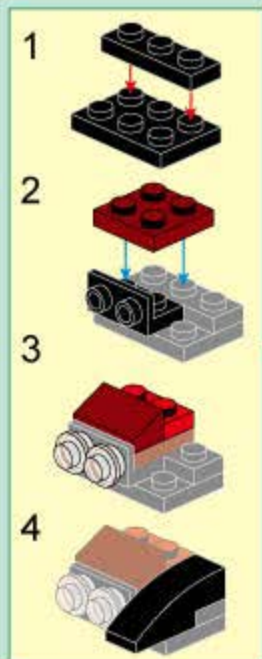

23

4x 2x 2x 2x 2x

2x 2x 2x 1x