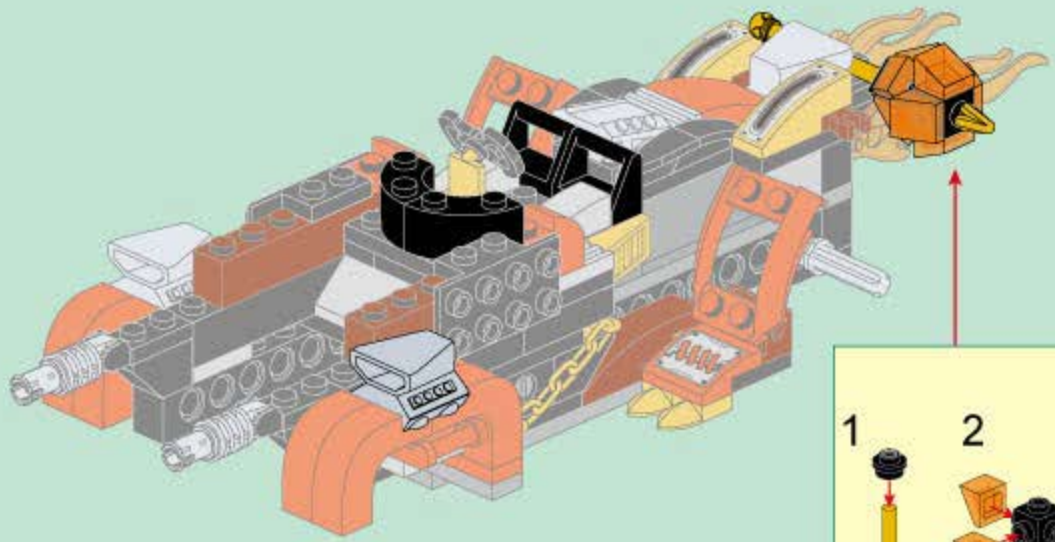

2x

1x

1x

1x

2x

18

- 1x [Black axle pin]
- 8x [Orange 1x2 Technic brick]
- 1x [Yellow axle pin]
- 1x [Yellow axle pin]
- 1x [Yellow axle pin 3]
- 2x [Black 2x2 Technic brick with hole]
- 2x [Black 2x2 Technic brick with hole]
- 2x [Black 2x2 Technic brick with hole]
- 1x [White Technic connector]