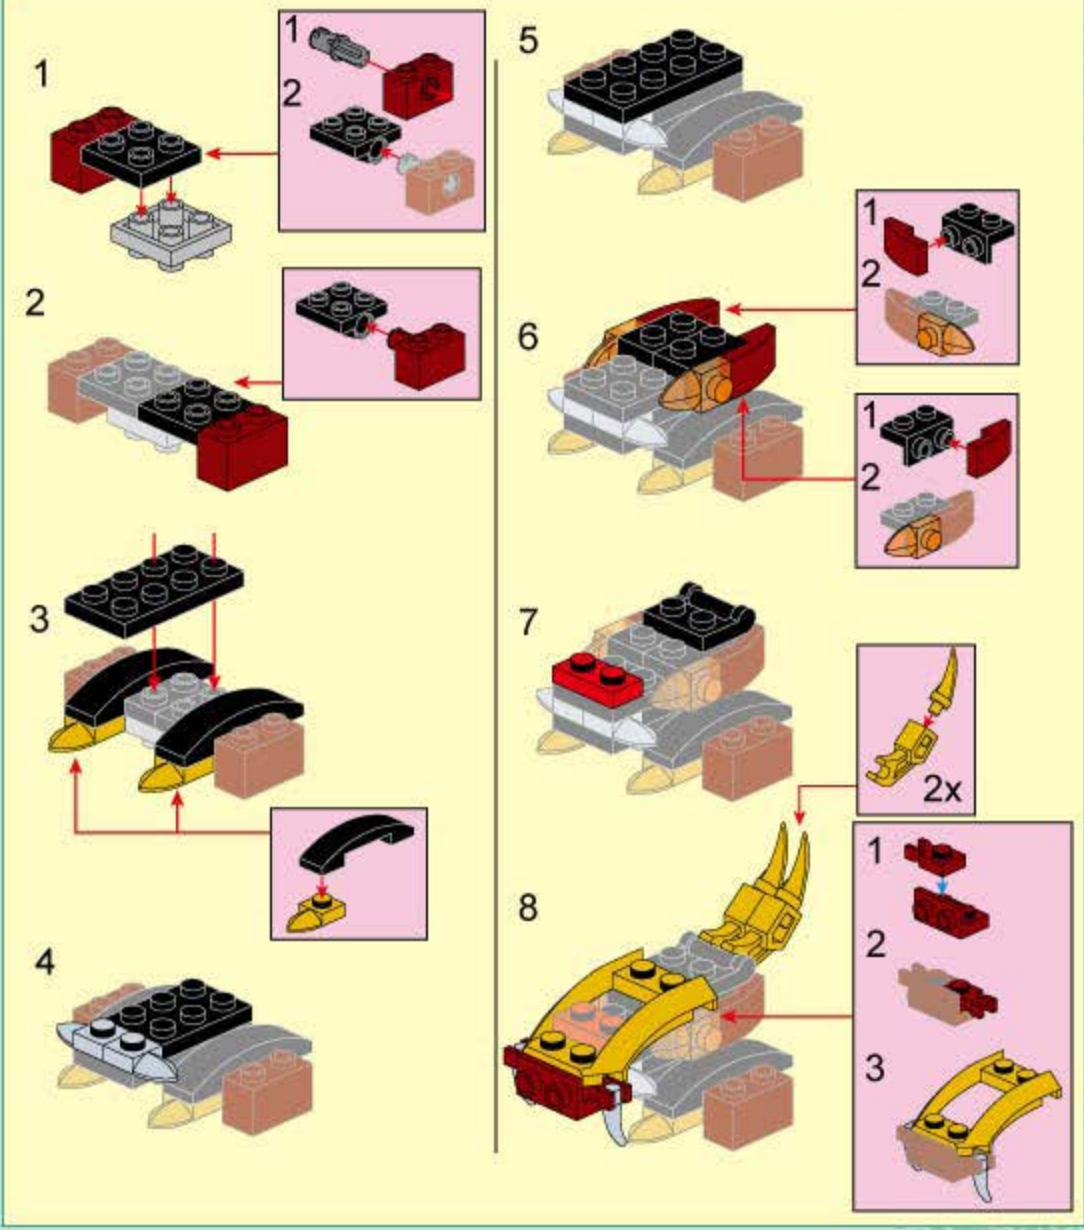

2x

21

- 2x [White Technic Pin]
- 1x [Black Technic 1x3 Brick with 3 Holes]
- 1x [Black Technic 1x3 Brick with 3 Holes]
- 2x [Black Technic Axle Connector]
- 2x [Red Technic 1x3 Plate]
- 2x [Black Technic Axle]