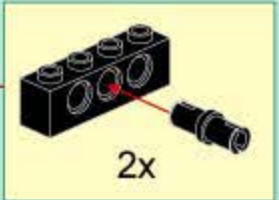

19

- 2x
- 1x
- 2x
- 2x
- 1x
- 1x
- 1x
- 2x