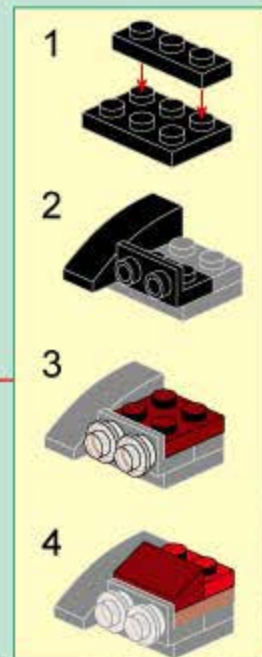

23

4x 2x 2x 2x 2x

2x 2x 2x 1x