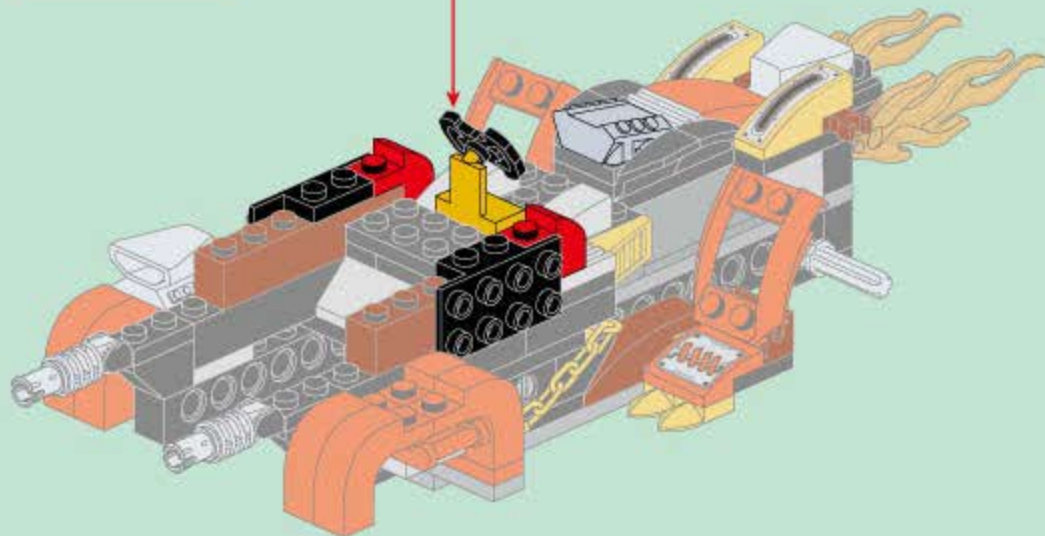

2x

1x

1x

1x

2x

18

- 1x [Black axle pin]
- 8x [Orange 1x2 Technic brick]
- 1x [Yellow axle pin]
- 1x [Yellow axle pin]
- 1x [Yellow axle pin 3]
- 2x [Black 2x2 Technic brick with hole]
- 2x [Black 2x2 Technic brick with hole]
- 2x [Black 2x2 Technic brick with hole]
- 1x [White Technic connector]