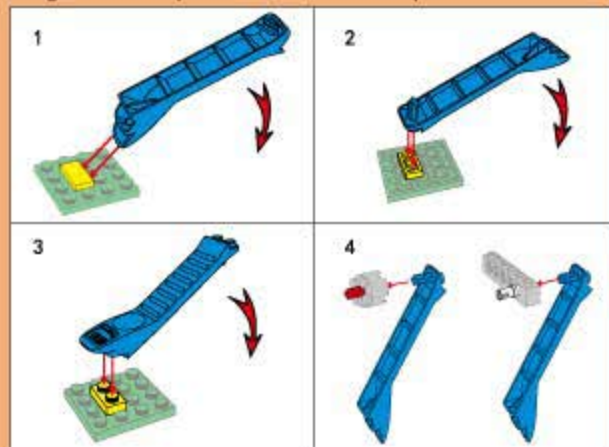

CREATION OF THE GODS

2213

AGES : 6+

PCS : 462

CONQUERING THE DEMON

拆件器使用方法, 仅为示例

Usage of Brick Separator. Just for the sample

5