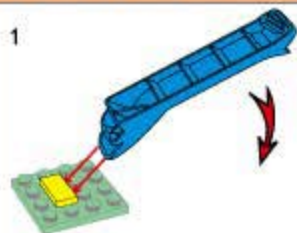

# CREATION OF THE GODS

2212

AGES : 6+

PCS : 314

DEMON BLADE TRUCK

拆件器使用方法, 仅为示例

Usage of Brick Separator, Just for the sample

1