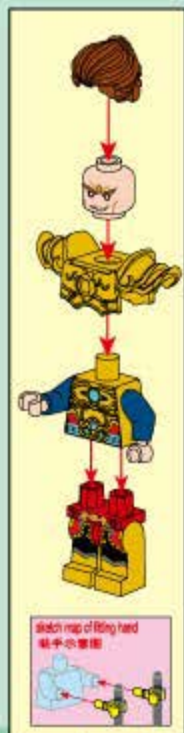

# CREATION OF THE GODS

2212

AGES : 6+

PCS : 314

DEMON BLADE TRUCK

拆件器使用方法, 仅为示例

Usage of Brick Separator, Just for the sample

1