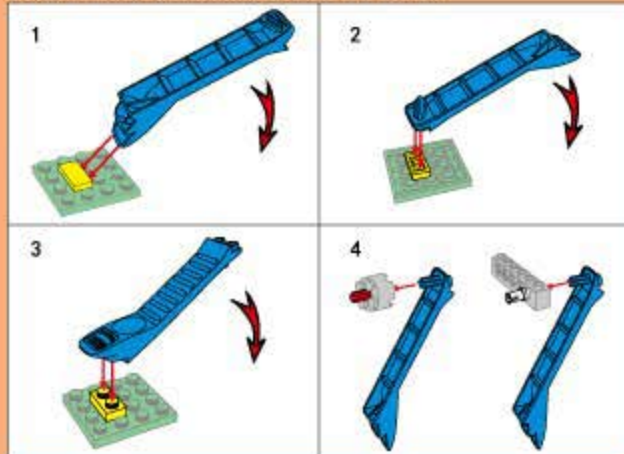

CREATION OF THE GODS

2211

AGES: 6+

PCS: 338

NEZHA CONQUERS THE DRAGON

拆件器使用方法, 仅为示例

Usage of Brick Separator, Just for the sample

A1