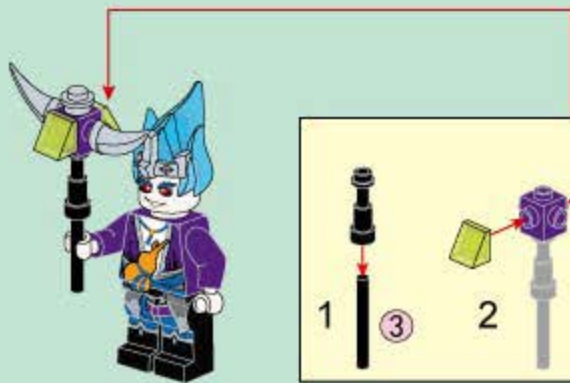

# CREATION OF THE GODS

2210

AGES : 6+

PCS : 312

**EVIL QUEEN'S BOAT**

拆件器使用方法, 仅为示例

Usage of Brick Separator, Just for the sample

1