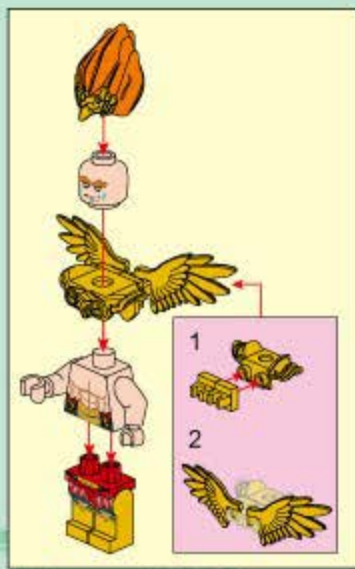

# CREATION OF THE GODS

2210

AGES : 6+

PCS : 312

**EVIL QUEEN'S BOAT**

拆件器使用方法, 仅为示例

Usage of Brick Separator, Just for the sample

1