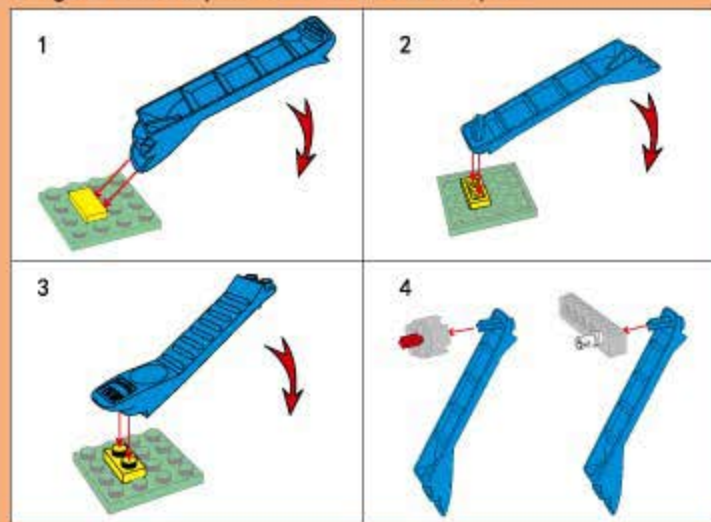

# CREATION OF THE GODS

2210

AGES : 6+

PCS : 312

**EVIL QUEEN'S BOAT**

拆件器使用方法, 仅为示例

Usage of Brick Separator, Just for the sample

1