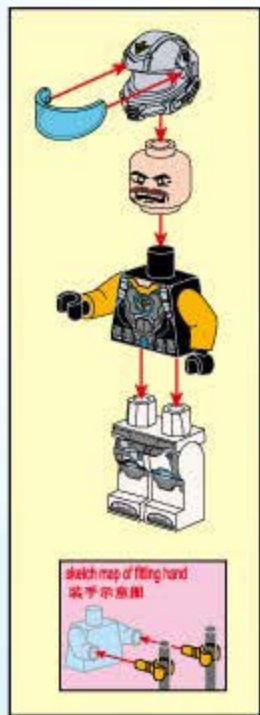

Qman

THE HIGH-TECH ERA

FIRST BATTLE

2709

Ages: 6+

Minifigs: X3

PCS: 318

JAEGER FIGHTER